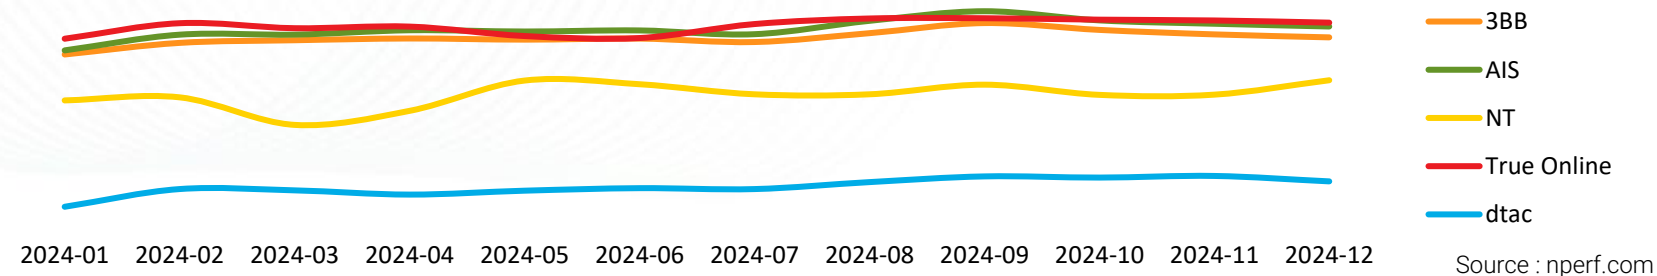

The nperf score takes into account the measured bitrates, the latency and the Qoe tests. The value of the points for the rates and the latency is calculated on a logarithmic scale, to better represent the perception of the user.

Thus, this score reflects the overall quality of the connection experienced by the user.

Source : nperf.com

true
Best fixed Internet performance
in 2024

Source : nperf.com

nPerf score evolution over the year (average)