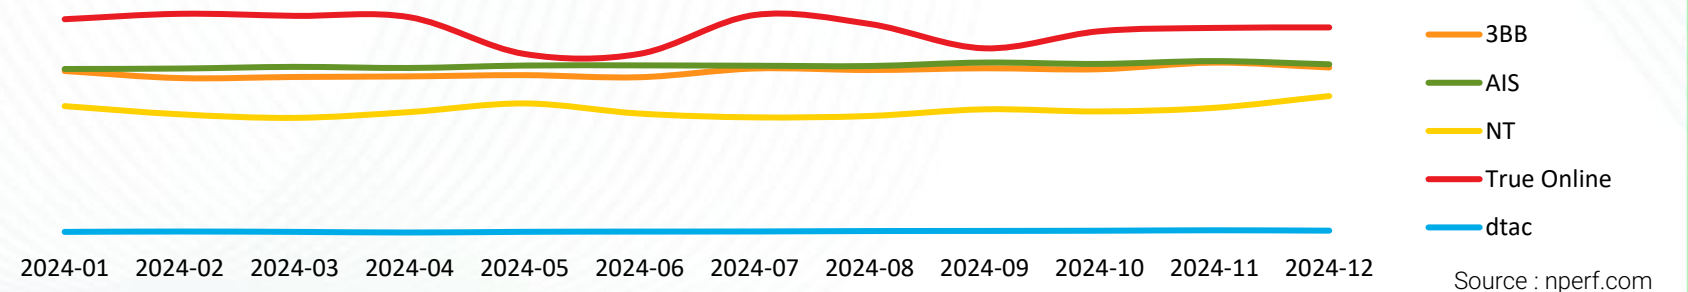

The subscribers of True Online enjoyed the best average fixed Internet upload speed in 2024.

Upload Speed results ventilation (average)

Source : nperf.com

Upload Speed (average)

Source : nperf.com

Upload Speed evolution over the year (average)

Source : nperf.com

Latency Speed (average)

Source : nperf.com

The subscribers of AIS enjoyed the best average fixed Internet latency speed in 2024.

Latency Speed results ventilation (average)

Source : nperf.com