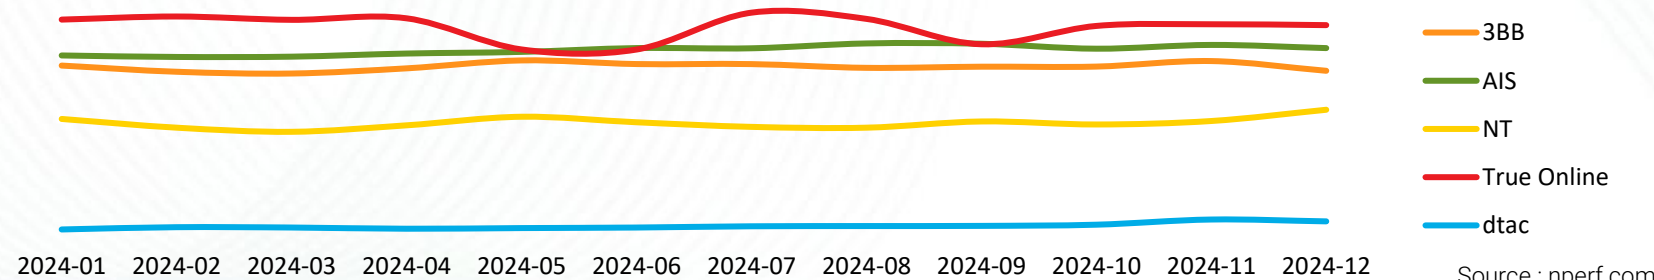

Source : nperf.com

Streaming performance rate (average) evolution over the year

Source : nperf.com

Download Speed (average)

Source : nperf.com

The subscribers of True Online enjoyed the best average fixed Internet download speed in 2024.

Download Speed results ventilation (average)

Source : nperf.com

Download Speed (average)

Source : nperf.com

Download Speed evolution over the year (average)

Source : nperf.com

Upload Speed (average)

Source : nperf.com

The subscribers of True Online enjoyed the best average fixed Internet upload speed in 2024.

Upload Speed results ventilation (average)

Source : nperf.com

Upload Speed (average)

Source : nperf.com

Upload Speed evolution over the year (average)