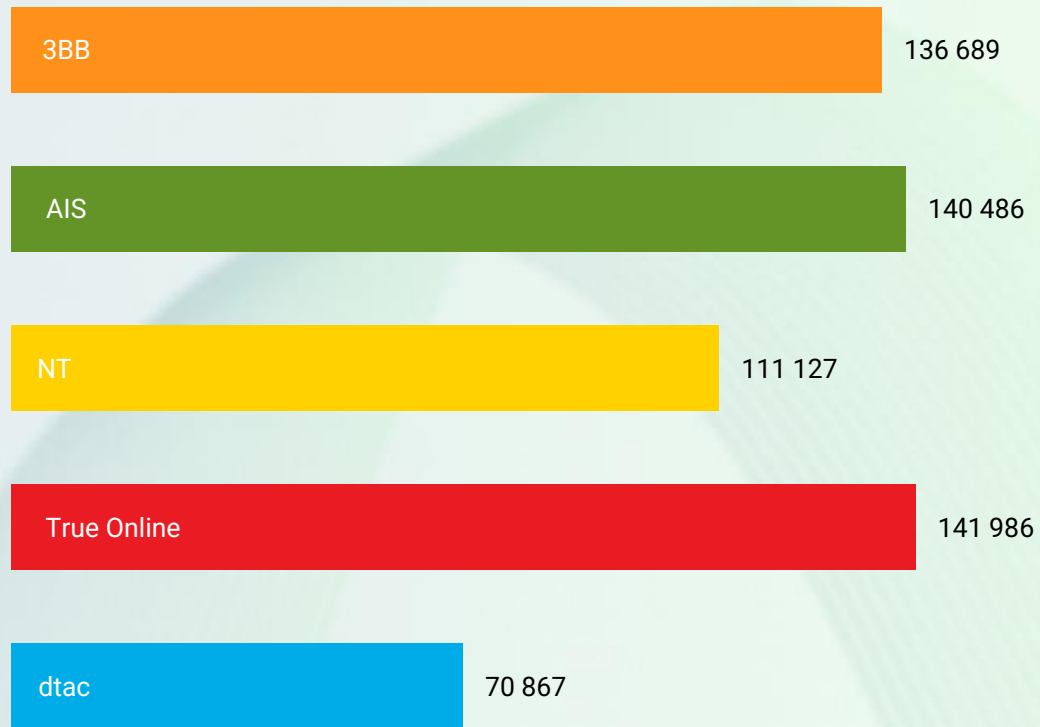

- Best performances WIFI: AIS
- Best web browsing performances WIFI: AIS
- Best video streaming performances WIFI: AIS
- Fastest performances (Download) WIFI: AIS
- Fastest performances (Upload) WIFI:
- WIFI connections with the lowest latency: AIS

Source : nperf.com

Source : nperf.com

nPerf score evolution over the year (average)

Source : nperf.com

Fixed Internet performance in Thailand

nPerf Score (nPoints)

Source : nperf.com

The subscribers of True Online enjoyed the best fixed Internet performances in 2024.

The nperf score takes into account the measured bitrates, the latency and the Qoe tests. The value of the points for the rates and the latency is calculated on a logarithmic scale, to better represent the perception of the user.