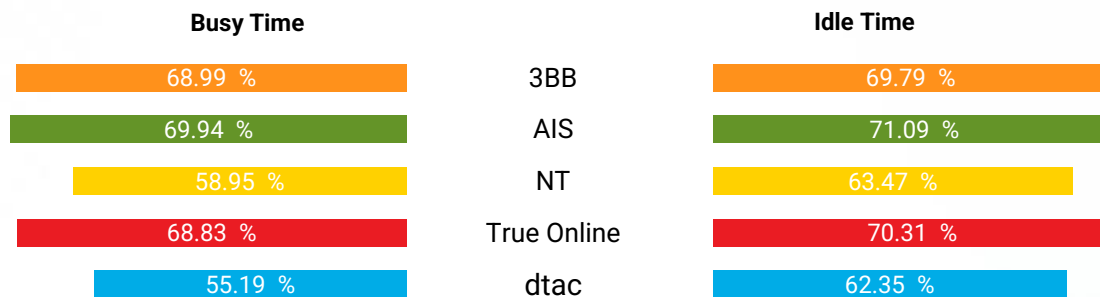

Browsing Performance rate (average)