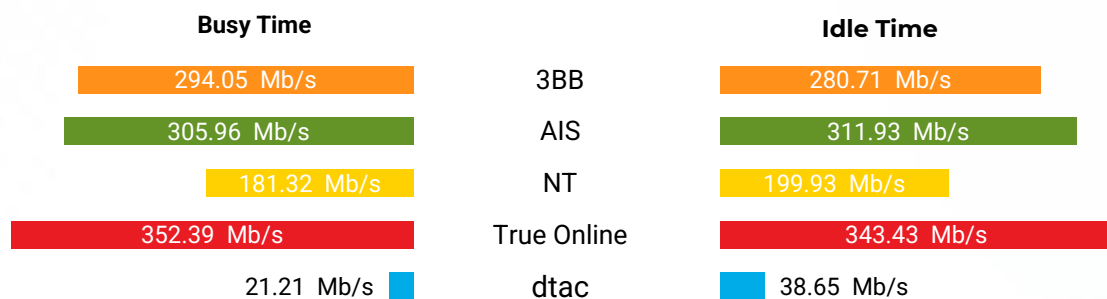

Download Speed (average)