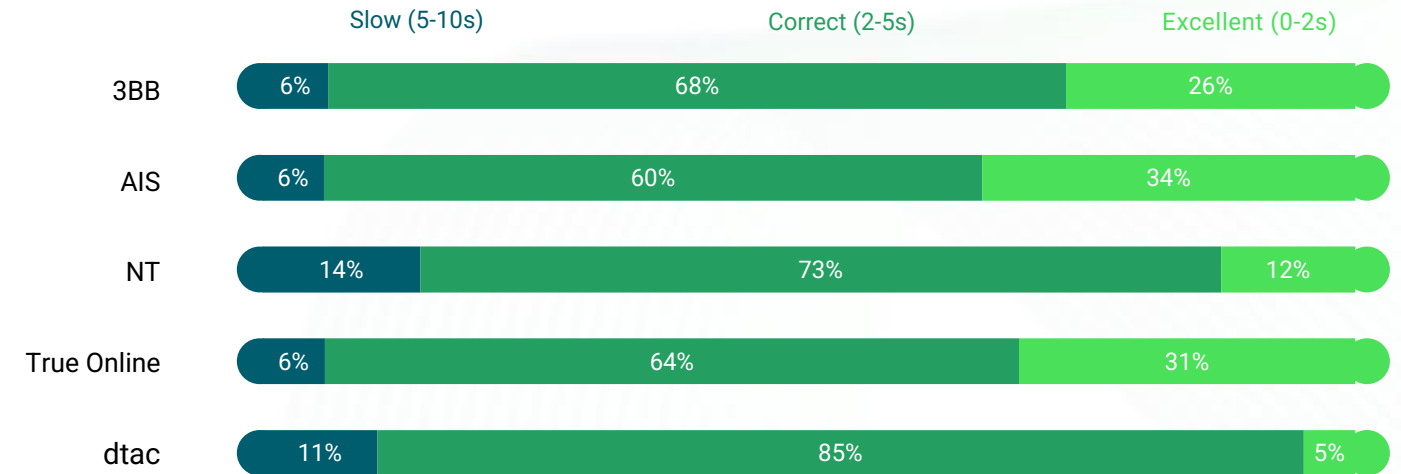

Source : nperf.com

Browsing Performance rate (average)

Source : nperf.com

The subscribers of AIS enjoyed the best fixed Internet browsing performance in 2024.

Browsing Performance results ventilation (average)