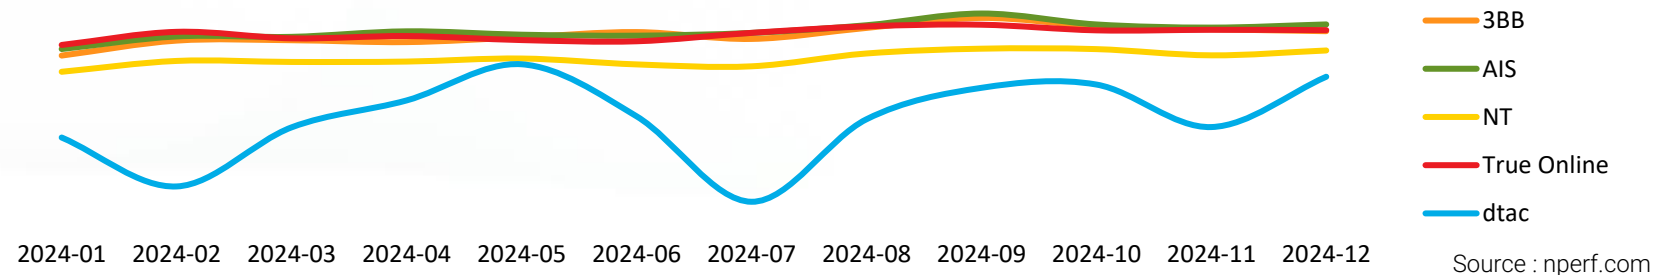

nPerf score evolution over the year (average)