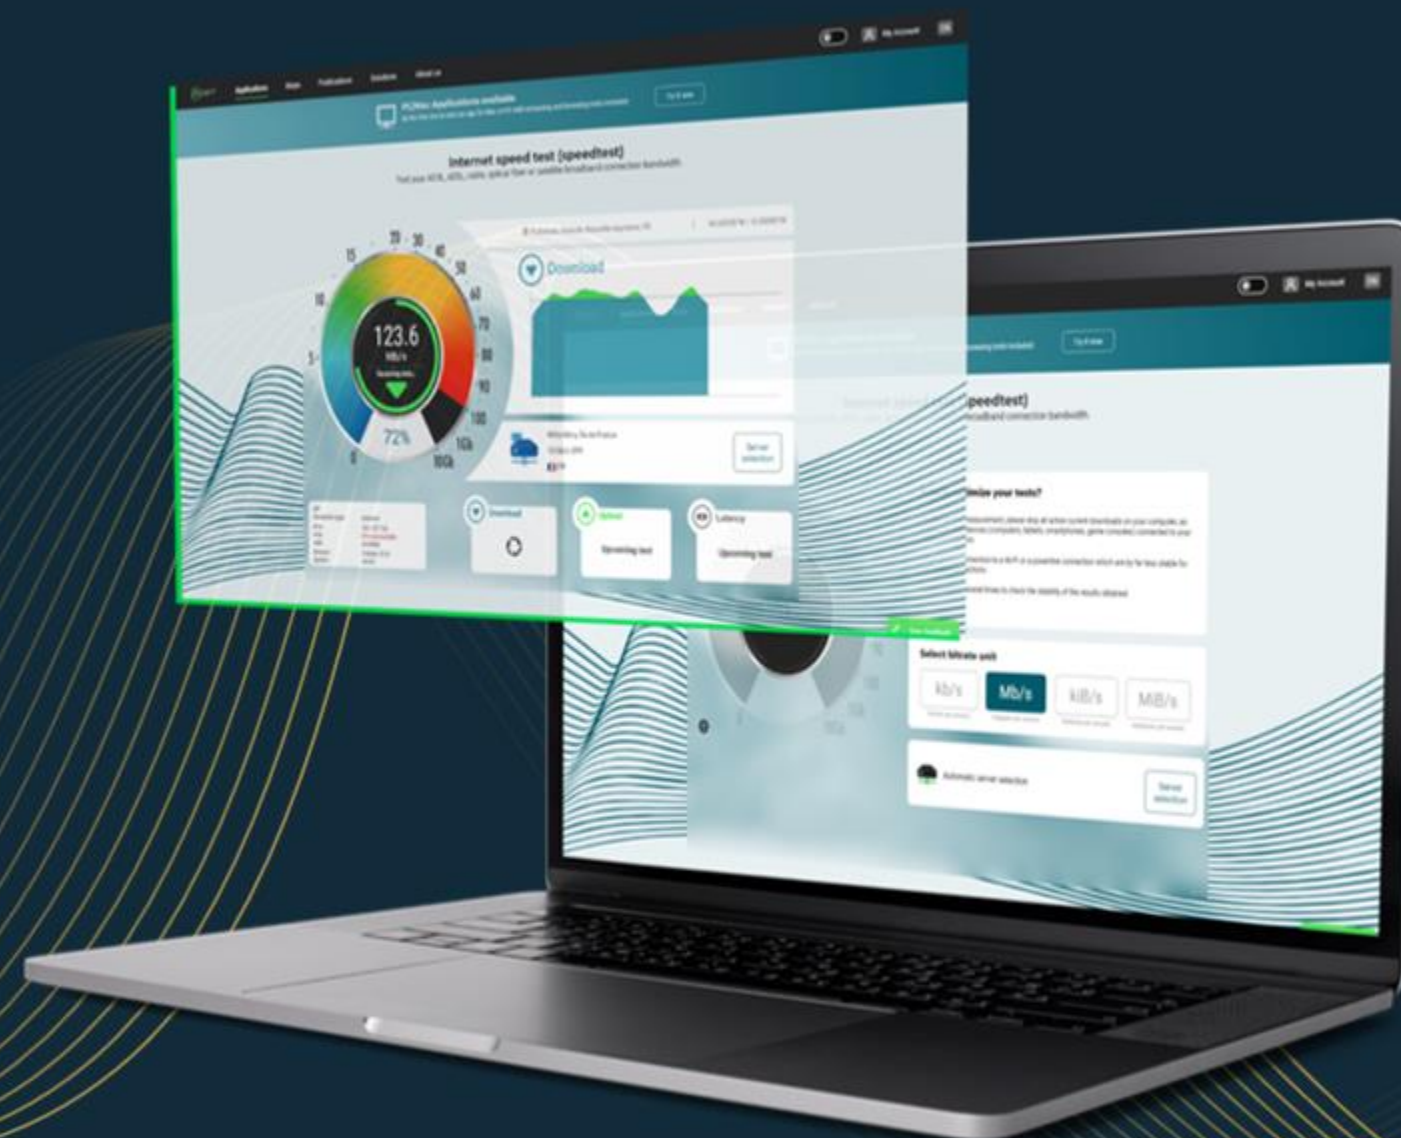

01/16/2025

Barometer of fixed Internet connections in Thailand

01/01/2024 - 12/31/2024

1

**Introducing
nPerf**

2

**Executive
summary**

3

Analysis

4

Methodology

5

**nPerf Network
assessment**

Expert in the telecom network optimization

nPerf is an independent French company based in Lyon (France). For over a decade, nPerf has been a trusted partner for both fixed and mobile operators, providing comprehensive network testing solutions and analysis. Our mission is to accurately measure, evaluate, and enhance the understanding of Internet connectivity around the world.

 **300k+** tests daily worldwide.

 **26Md+** coverage scans in total.

 **3k+** servers all around the world.

Test your Internet connection with nPerf!

nPerf allows you to test the quality of your fixed, mobile, or Wi-Fi Internet connections up to 10 Gb/s! Download our app or visit our website!