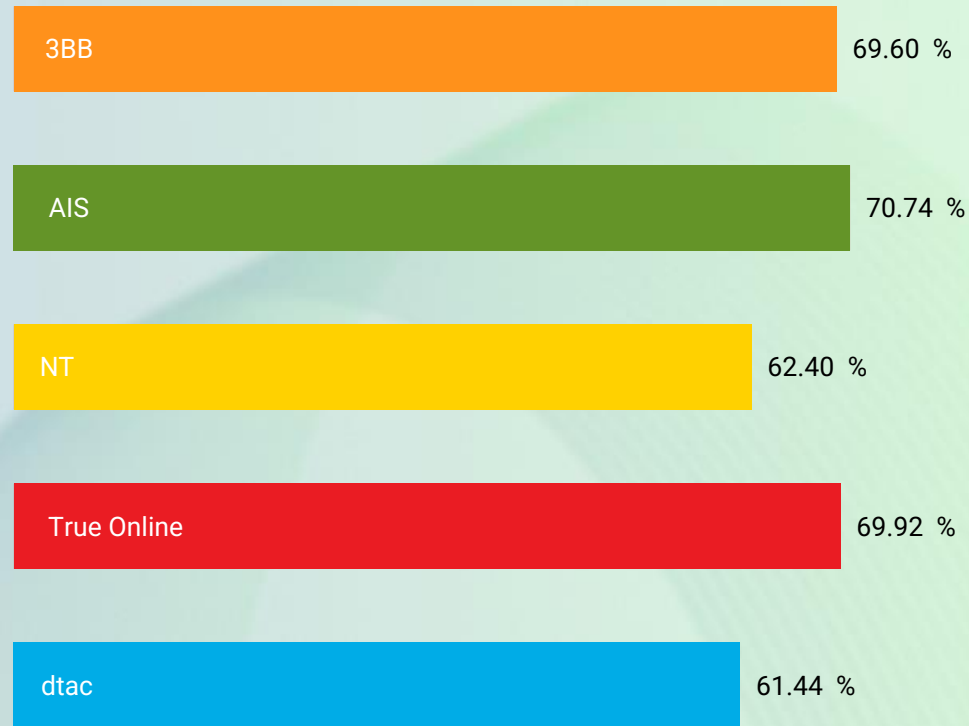

We only include national Internet service providers with test share above 5% share. The chart below shows the overall test distribution for each service provider.

Overall distribution of the tests per provider (ISPs Share)

Source : nperf.com

Browsing Performance rate (average)

Source : nperf.com

The subscribers of AIS enjoyed the best fixed Internet browsing performance in 2024.

Browsing Performance results ventilation (average)