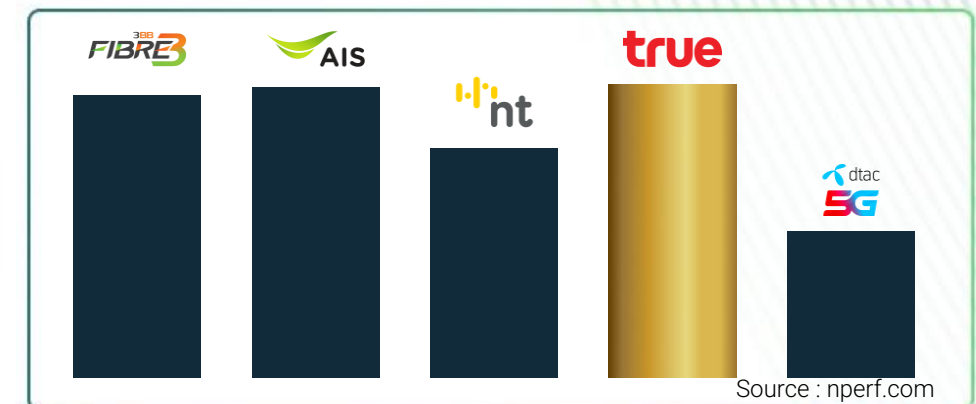

 **300k+** tests daily worldwide.

 **26Md+** coverage scans in total.

 **3k+** servers all around the world.

Test your Internet connection with nPerf!

nPerf allows you to test the quality of your fixed, mobile, or Wi-Fi Internet connections up to 10 Gb/s! Download our app or visit our website!

2. Executive Summary

The subscribers of True Online enjoyed the best fixed Internet performances in 2024.

Fixed Internet connections in Thailand

	3BB	AIS	NT	<u>True Online</u>	dtac
▼ Download bitrates (Mb/s)	284,24	310,18	196,03	348,26	34,31
▲ Upload bitrates (Mb/s)	217,80	226,20	167,64	276,11	10,34
◀▶ Latency (ms)	11,96	10,77	21,38	11,49	37,69
🌐 Web browsing (%)	69,60	70,74	62,40	69,92	61,44
📺 Youtube streaming (%)	88,65	89,36	79,97	89,39	86,19
nPerf Score (nPoints)	136 689	140 486	111 127	141 986	70 867

Source : nperf.com

true

Best fixed Internet performance in 2024

Source : nperf.com

Source : nperf.com

The subscribers of AIS enjoyed the best FTTH Internet performances in Thailand in 2024.

FTTH Fixed Internet connections in Thailand