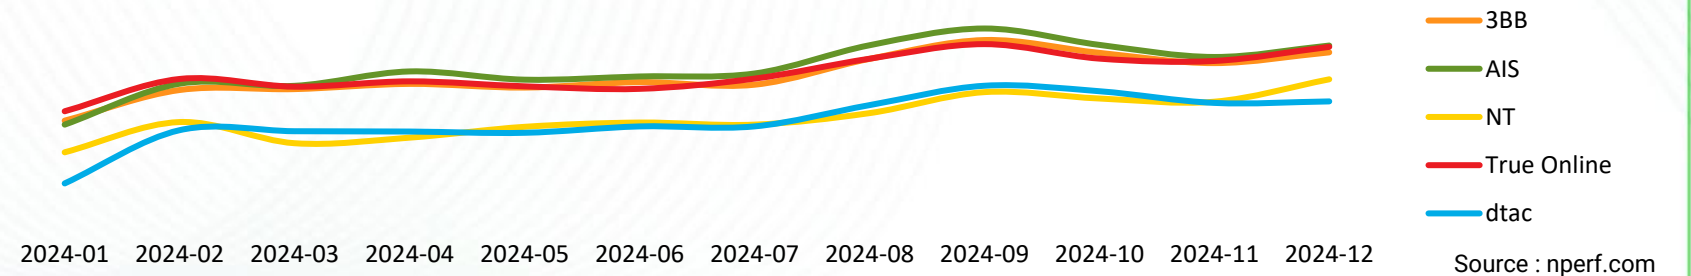

Browsing performance rate (average) evolution over the year