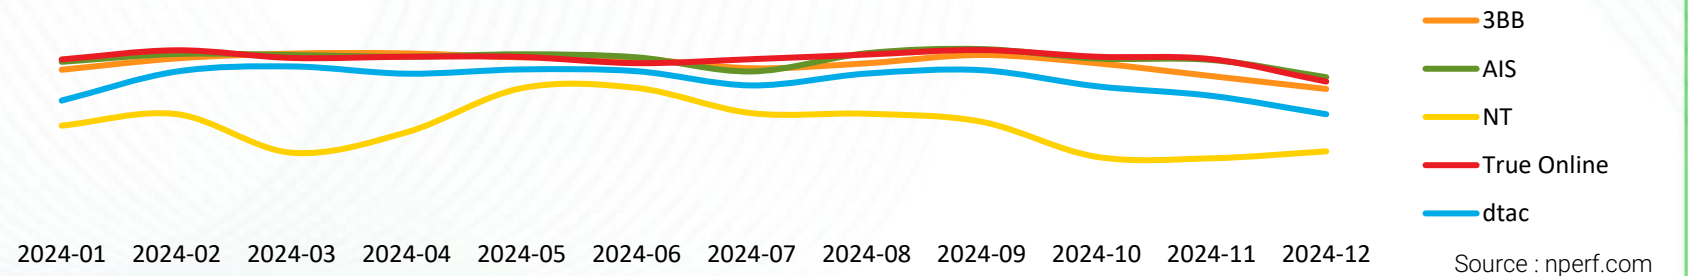

Source : nperf.com

Browsing Performance rate (average)

Source : nperf.com

Browsing performance rate (average) evolution over the year

Source : nperf.com

Streaming Performance rate (average)

Source : nperf.com

The subscribers of AIS and True Online enjoyed the best fixed Internet streaming performance in 2024.

Streaming Performance results ventilation (average)

Source : nperf.com

Streaming Performance rate (average)

Source : nperf.com

Streaming performance rate (average) evolution over the year

Source : nperf.com

Download Speed (average)

Source : nperf.com

The subscribers of True Online enjoyed the best average fixed Internet download speed in 2024.