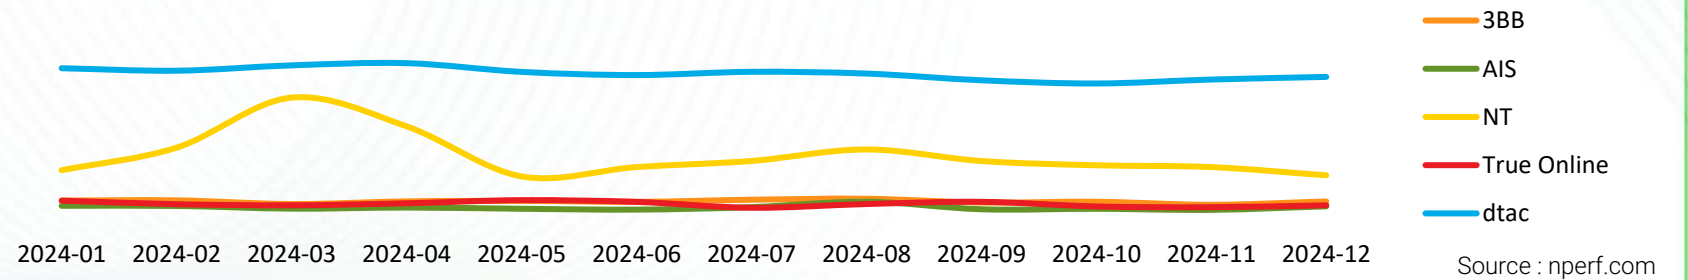

The subscribers of True Online enjoyed the best average fixed Internet upload speed in 2024.

Upload Speed results ventilation (average)

Source : nperf.com

Upload Speed (average)

Source : nperf.com

Upload Speed evolution over the year (average)

Source : nperf.com

Latency Speed (average)

Source : nperf.com

The subscribers of AIS enjoyed the best average fixed Internet latency speed in 2024.

Latency Speed results ventilation (average)

Source : nperf.com

Latency Speed (average)

Source : nperf.com

Latency Speed evolution over the year (average)

Source : nperf.com

nPerf Score (nPoints)

Source : nperf.com

The subscribers of AIS enjoyed the best FTTH Internet performances in 2024.