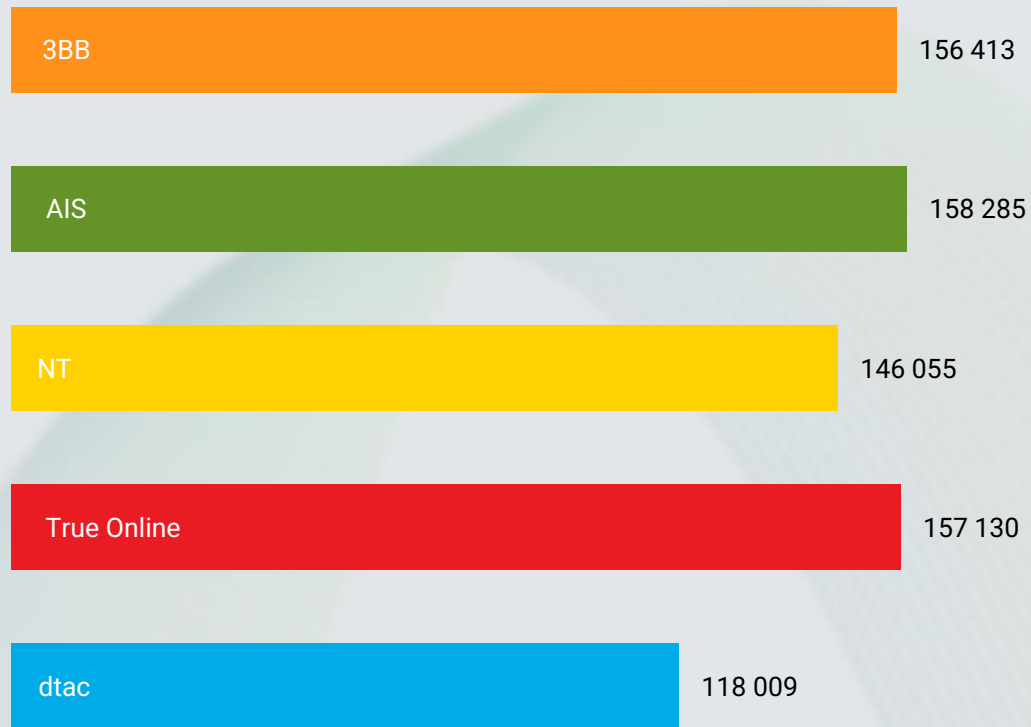

Latency Speed (average)

Source : nperf.com

Latency Speed evolution over the year (average)

Source : nperf.com

nPerf Score (nPoints)

Source : nperf.com

The subscribers of AIS enjoyed the best FTTH Internet performances in 2024.

- Best performances FTTH: AIS
- Best web browsing performances FTTH: AIS
- Best video streaming performances FTTH: 3BB
- Fastest performances (Download) FTTH: True Online
- Fastest performances (Upload) FTTH: True Online
- FTTH connections with the lowest latency: AIS