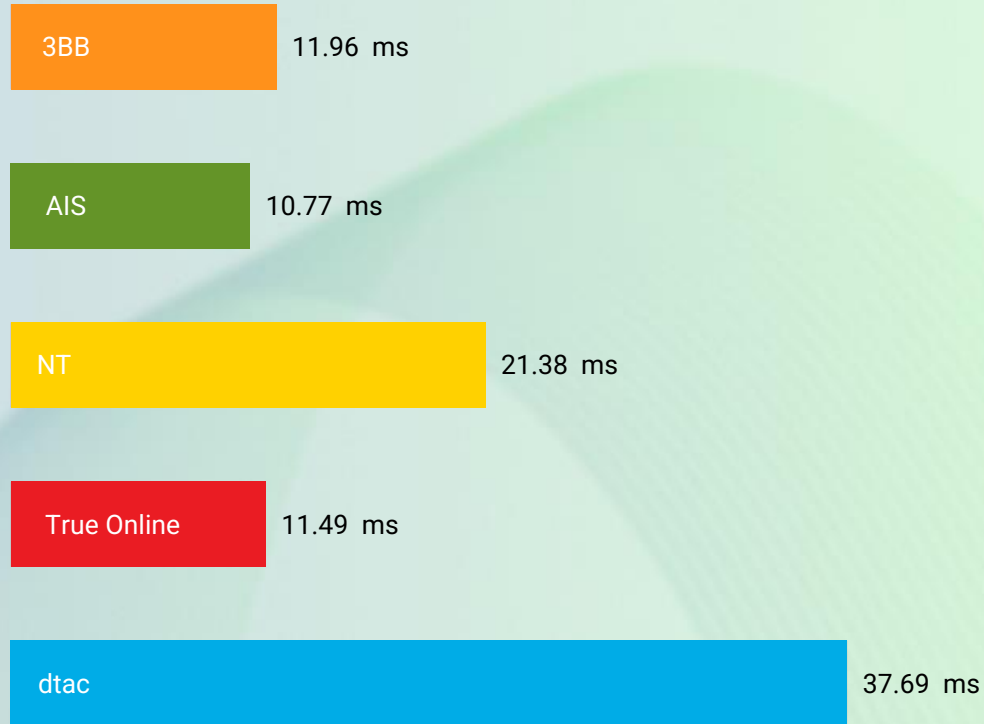

Latency Speed (average)