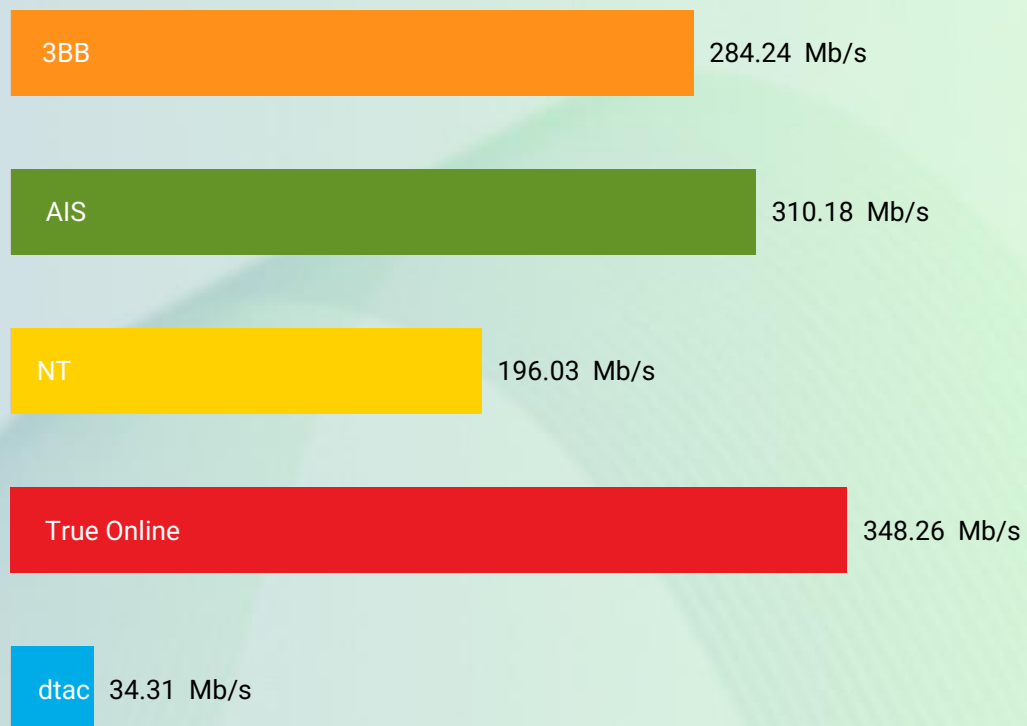

Source : nperf.com

Streaming performance rate (average) evolution over the year

Source : nperf.com

Download Speed (average)

Source : nperf.com

The subscribers of True Online enjoyed the best average fixed Internet download speed in 2024.