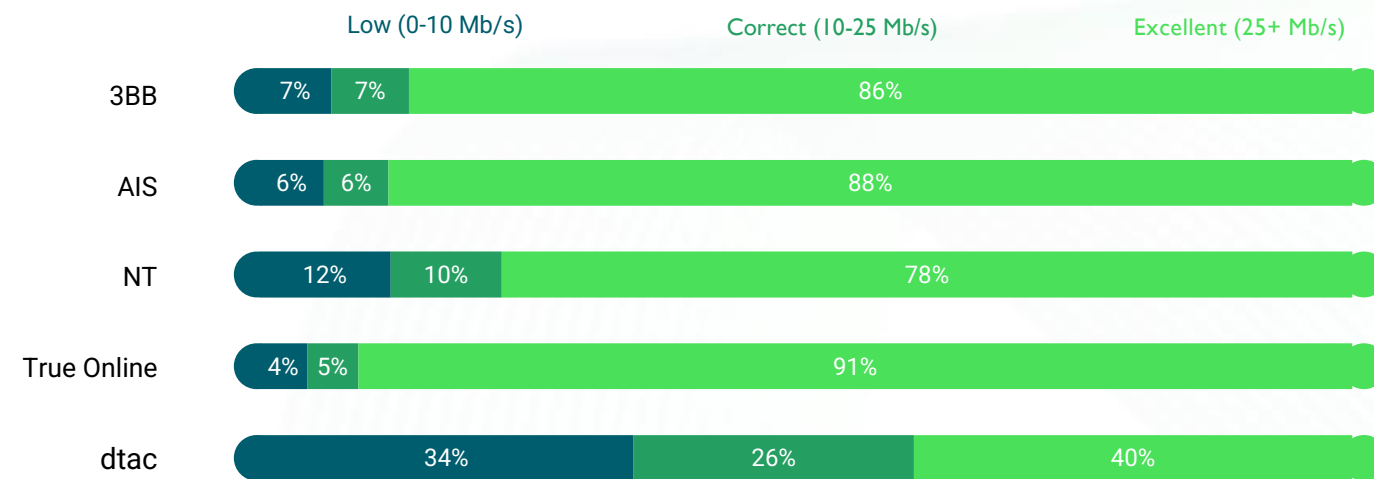

Download Speed results ventilation (average)