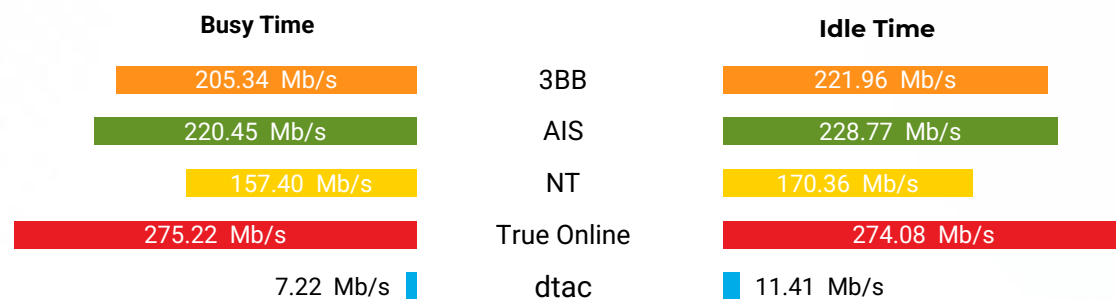

Download Speed results ventilation (average)

Source : nperf.com

Download Speed (average)

Source : nperf.com

Download Speed evolution over the year (average)

Source : nperf.com

Upload Speed (average)

Source : nperf.com

The subscribers of True Online enjoyed the best average fixed Internet upload speed in 2024.

Upload Speed results ventilation (average)

Source : nperf.com

Upload Speed (average)

Source : nperf.com

Upload Speed evolution over the year (average)