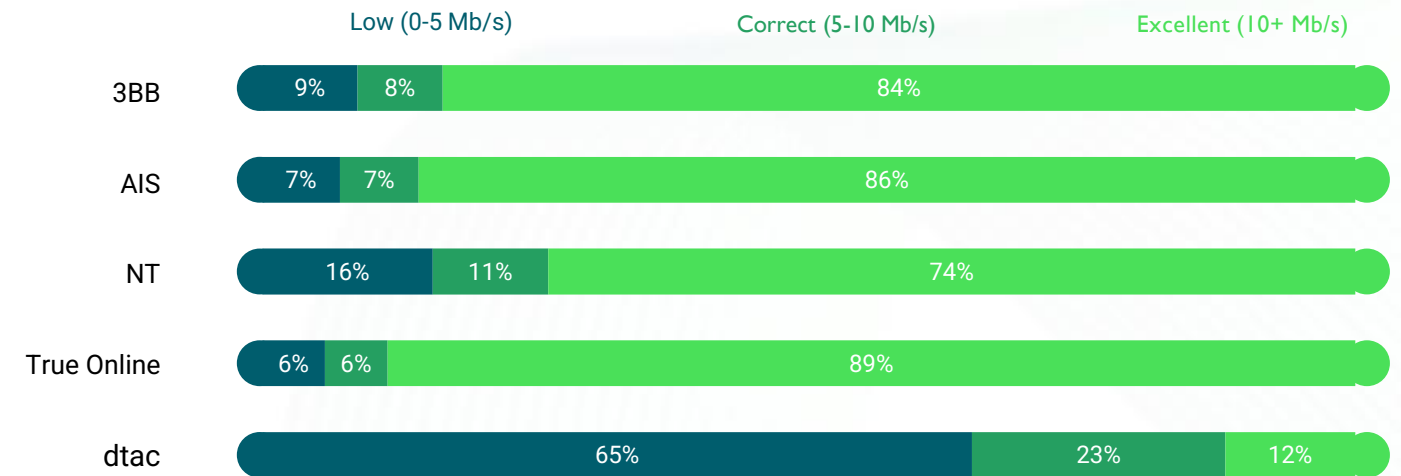

Download Speed results ventilation (average)

Source : nperf.com

Download Speed (average)

Source : nperf.com

Download Speed evolution over the year (average)

Source : nperf.com

Upload Speed (average)

Source : nperf.com

The subscribers of True Online enjoyed the best average fixed Internet upload speed in 2024.

Upload Speed results ventilation (average)

Source : nperf.com

Upload Speed (average)

Source : nperf.com

Upload Speed evolution over the year (average)