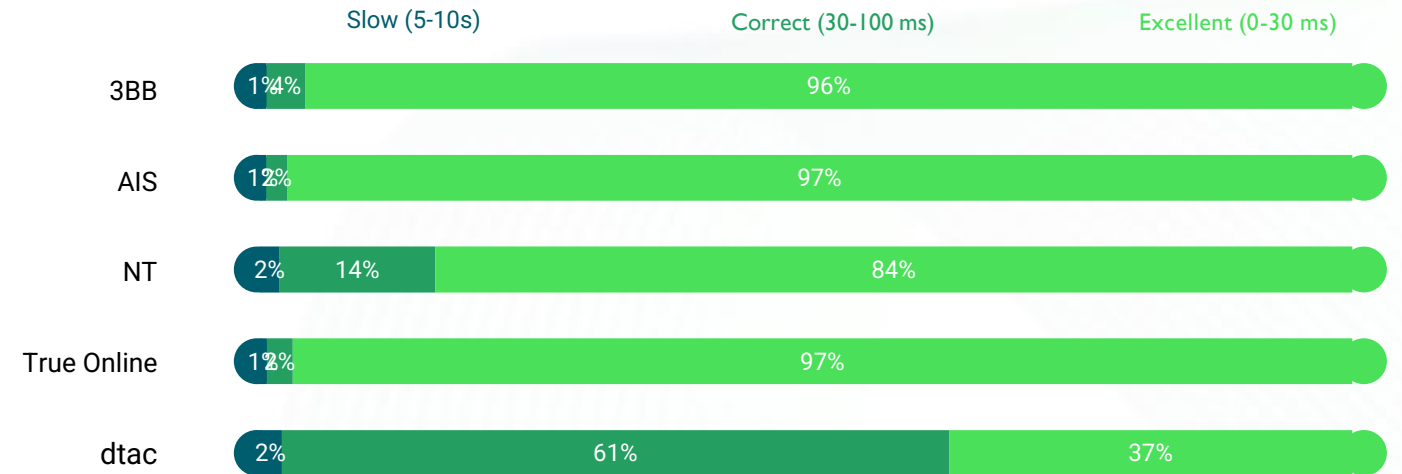

The subscribers of True Online enjoyed the best average fixed Internet upload speed in 2024.

Upload Speed results ventilation (average)

Source : nperf.com

Upload Speed (average)

Source : nperf.com

Upload Speed evolution over the year (average)

Source : nperf.com

Latency Speed (average)

Source : nperf.com

The subscribers of AIS enjoyed the best average fixed Internet latency speed in 2024.

Latency Speed results ventilation (average)

Source : nperf.com