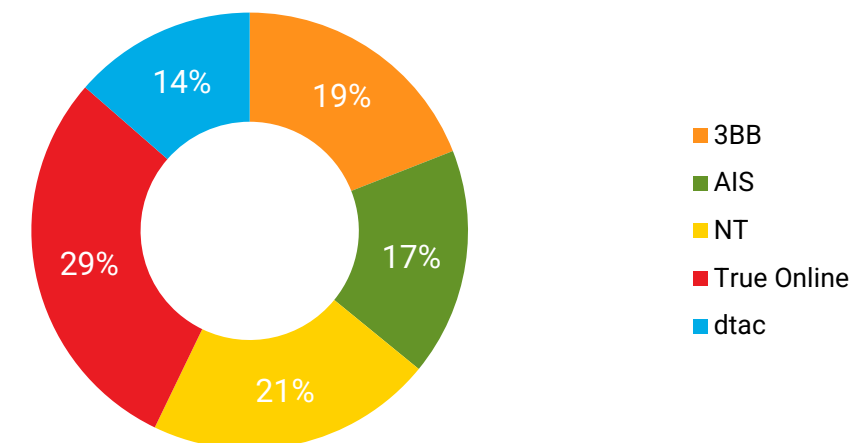

🌐 Browsing performance

The browsing test assesses the load time of the fully loaded pages, including images, javascript, CSS, and fonts, for the five most popular sites. This indicator reflects the perceived quality by the user.

📺 Streaming performance

The video streaming test gauges the load time of a fully loaded video in three resolutions on YouTube, considering stalls during playback. This indicator reflects the perceived quality by the user.

Statistical precision is crucial in accurately determining winners. At nPerf, we prioritize test quality, precise reporting, and transparency. Analyzing a large volume of tests in this study, we've achieved 3% precision for absolute values, highlighting the reliability and accuracy of our data.

For a more comprehensive understanding of the user experience, our report features test results during both Busy hours (6 PM to 11 PM) and Idle hours (the rest of the day). Busy hours, marked by network strain, can impact user experience through congestion. This approach helps in understanding how network performance fluctuates throughout the day.

We only include national Internet service providers with test share above 5% share. The chart below shows the overall test distribution for each service provider.

Overall distribution of the tests per provider (ISPs Share)

Source : nperf.com