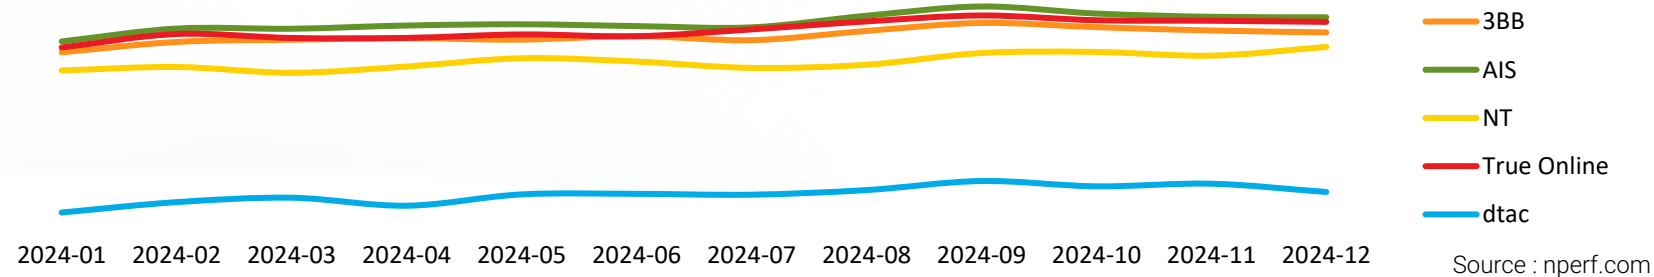

nPerf score evolution over the year (average)