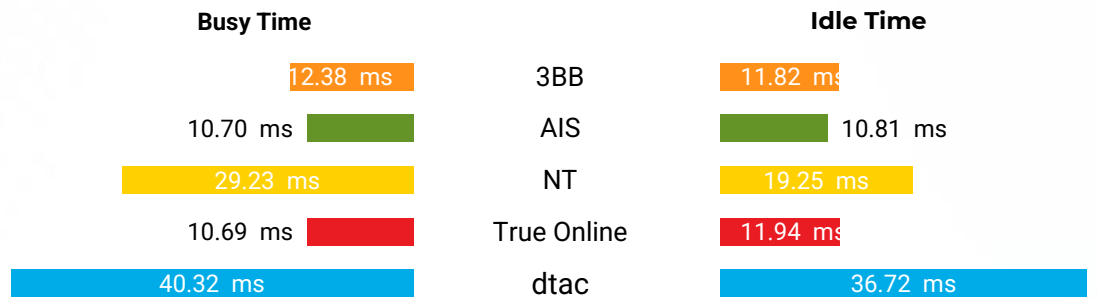

Latency Speed (average)