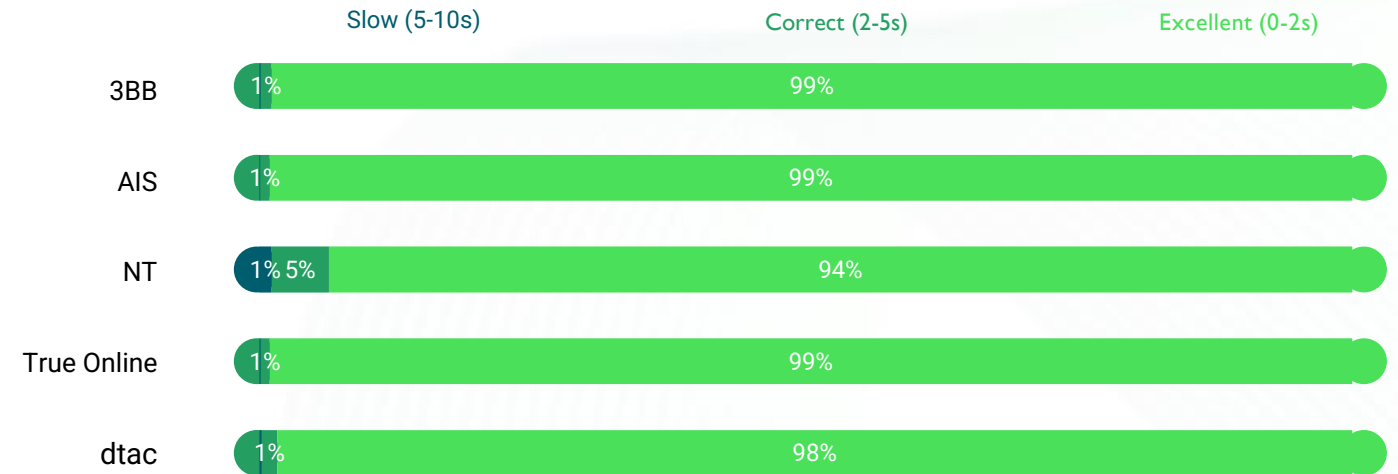

Source : nperf.com

Browsing Performance rate (average)

Source : nperf.com

The subscribers of AIS enjoyed the best fixed Internet browsing performance in 2024.

Browsing Performance results ventilation (average)

Source : nperf.com

Browsing Performance rate (average)

Source : nperf.com

Browsing performance rate (average) evolution over the year

Source : nperf.com

Streaming Performance rate (average)

Source : nperf.com

The subscribers of AIS and True Online enjoyed the best fixed Internet streaming performance in 2024.

Streaming Performance results ventilation (average)

Source : nperf.com

Streaming Performance rate (average)