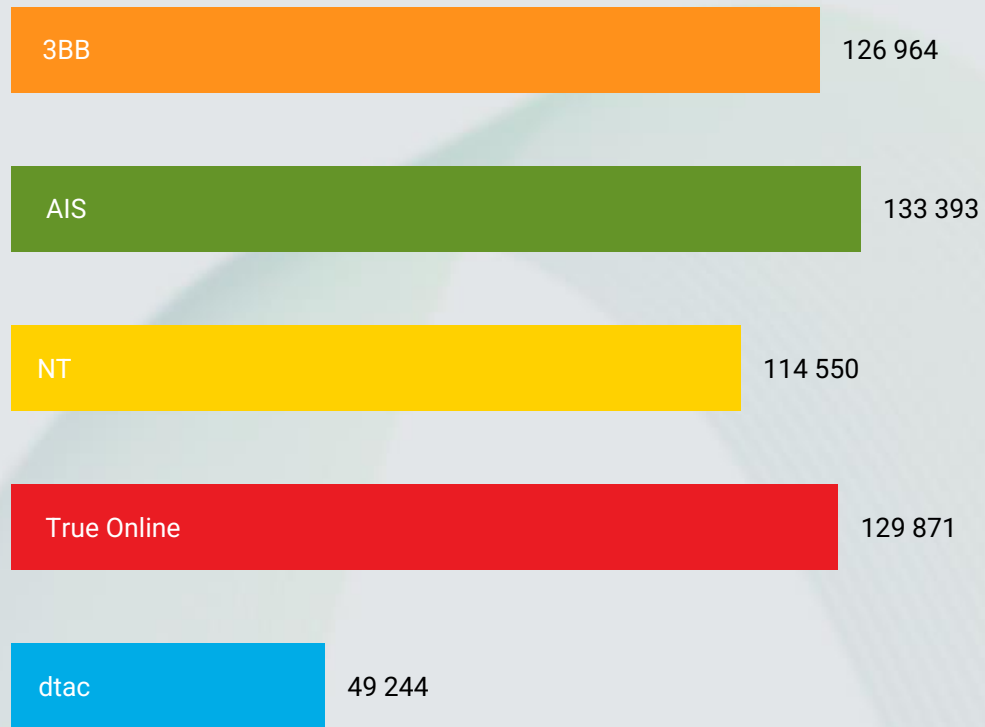

- Best performances FTTH: AIS
- Best web browsing performances FTTH: AIS
- Best video streaming performances FTTH: 3BB
- Fastest performances (Download) FTTH: True Online
- Fastest performances (Upload) FTTH: True Online
- FTTH connections with the lowest latency: AIS

Source : nperf.com

Source : nperf.com

nPerf score evolution over the year (average)

Source : nperf.com

nPerf Score (nPoints)

Source : nperf.com

The subscribers of AIS enjoyed the best WIFI Internet performances in Thailand in 2024.

- Best performances WIFI: AIS
- Best web browsing performances WIFI: AIS
- Best video streaming performances WIFI: AIS
- Fastest performances (Download) WIFI: AIS
- Fastest performances (Upload) WIFI:
- WIFI connections with the lowest latency: AIS