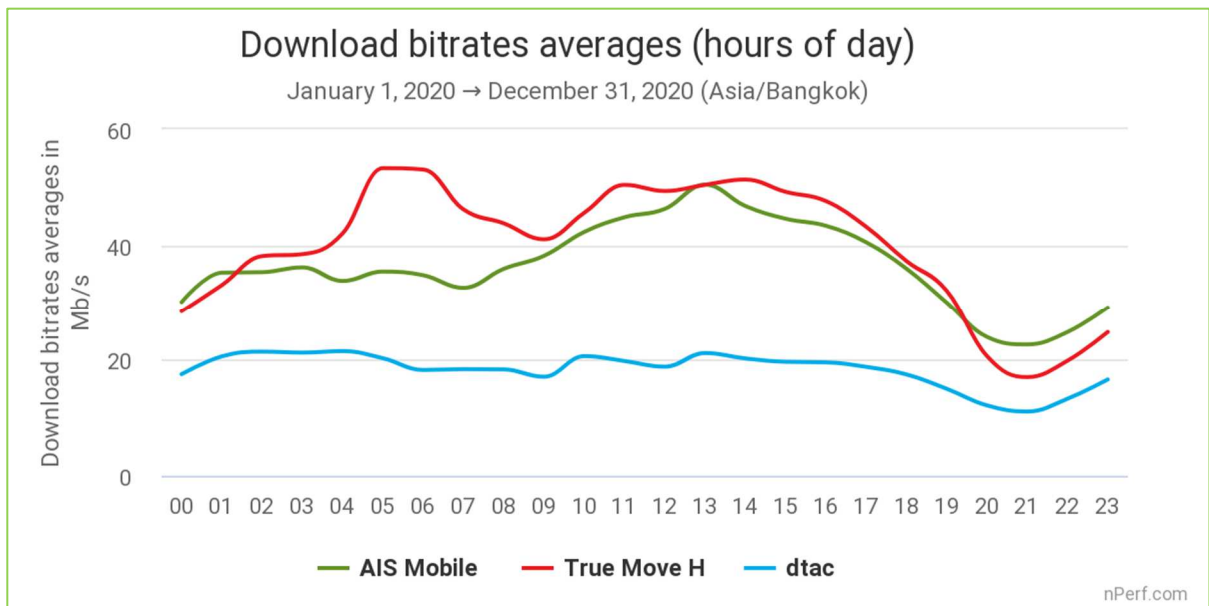

## 2.3 2G->5G download speed

*The highest value is the best.*

**True Move H has provided the best mobile download speed during the year 2020.**

*The highest value is the best.*

This graph illustrates the ability of providers to maintain a constant download speed during the year, regardless of network load (number of connected end-users).

Spectacular increase of the download speed for True Move and AIS from October. The operators have increased their download throughput respectively by 73% (+17 Mb/s) and 100% (+18 Mb/s) compared to 2019.

Please note that from this publication, 5G is included in all statistics. This explains these impressive increases in download speeds.

*The highest value is the best.*

This graph illustrates the ability of providers to ensure a constant download speed throughout the day, regardless of network load (number of connected end-users).