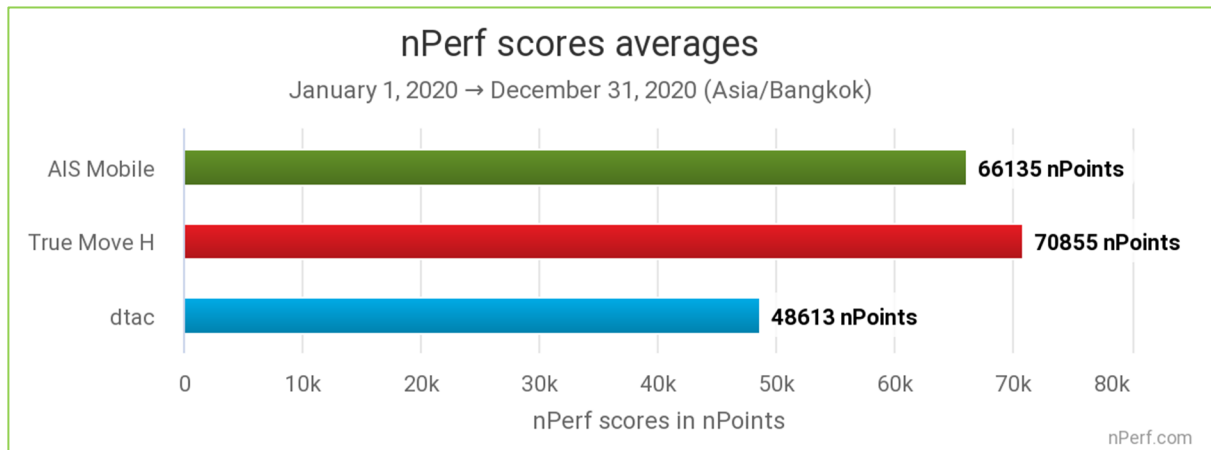

2.9 2G->5G nPerf score

The nPerf score, expressed in nPoints, gives an overall picture of the quality of a connection. It takes into account measured speed (2/3 download + 1/3 upload), latency and is equally affected by QoE tests (web browsing/streaming). The value of the points concerning throughputs and latency is calculated on a logarithmic scale to better represent the perception of the user.

Thus, this score reflects the overall quality of the connection **felt by the user**.

The results below consider all the previous indicators and therefore all the tests carried out. As technologies are grouped together, the proportion of tests in different technologies strongly impacts this global trend. This shows a general ranking of providers for the whole of Thailand.

The highest value is the best.

True Move H, the best mobile Internet performances in 2020.

Thanks to the nPerf application, find this global indicator directly on your smartphone or tablet via the « Compare » function at the end of the full test. It is updated in real time over 14 rolling days.