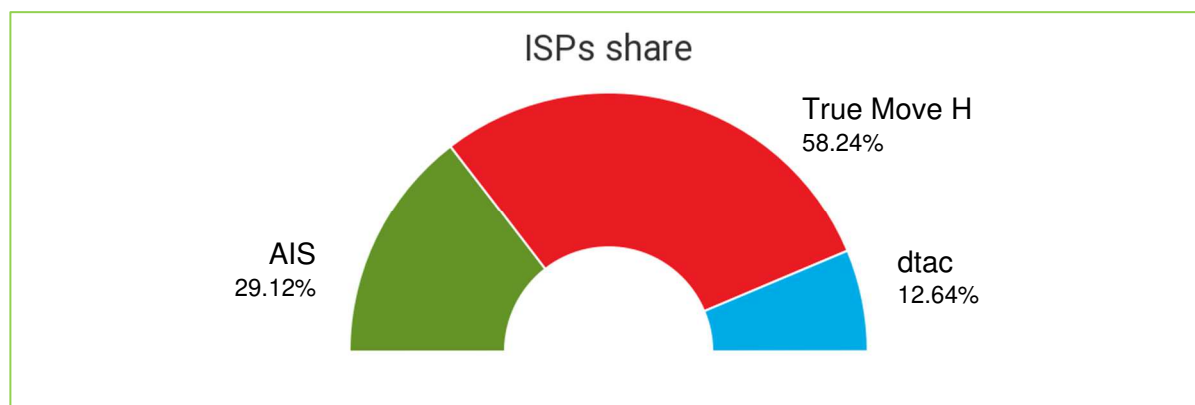

2 Overall 2G->5G results

Results from all cell generations taken from tests carried out on 4G/5G compatible terminals.

2.1 Data amount and distribution

The nPerf application allows the user to perform a full test* or each test separately. Between January 1, 2020 and December 31, 2020, we counted 2,902,011 unit tests, distributed as follows, after filtering (see § 5.1.4):

Technology	Speed	Browsing	Streaming
2G->5G	1,035,707	429,031	317,935

(*) a full test (speed, web browsing, streaming) = 3 unit tests.

The overall breakdown of the tests per provider is as follows: