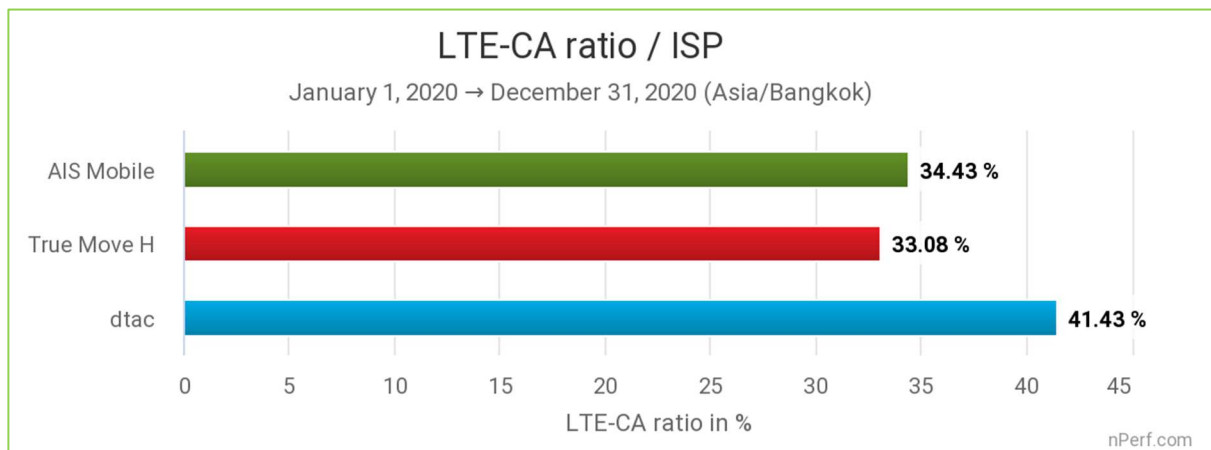

## 2.8 4G and 4G+ connection rates

nPerf data is used to determine the 4G and 4G+ connection rates. These indicators are calculated from test data from nPerf applications.

The principle is simple: for each operator, the number of tests performed in 4G and 4G+ on the total number of cellular tests is calculated.

### 2.8.1 4G connection rate

Statistics based on 1,481,948 tests performed on 4G terminals. List of 4G terminals in annex.

*The highest value is the best.*

**AIS got the best 4G/LTE connection rate for the year 2020.**

### 2.8.2 4G+ connection rate

Statistics based on 1,171,699 tests carried out on 4G terminals (Categories 6 or +) which allow the identification of the 4G+ (LTE Advanced with Carrier Aggregation). List of 4G+ terminals in annex.

*The highest value is the best.*

**Dtac got the best 4G+/LTE-CA connection rate for the year 2020.**