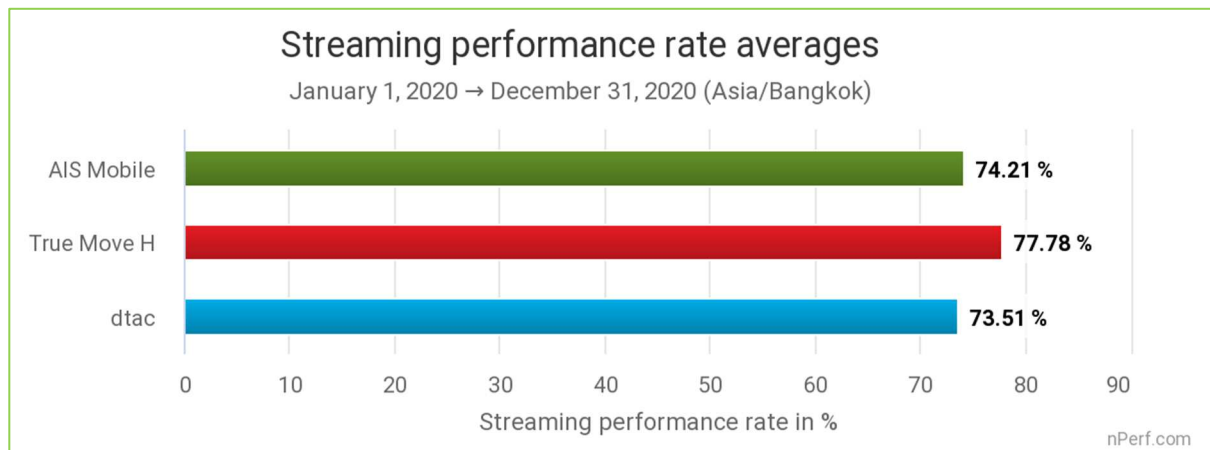

2.7 2G->5G streaming test

Measuring the quality of watching a video on the YouTube streaming platform.

The highest value is the best.

True Move H has provided the best performance rate in mobile video streaming in 2020.