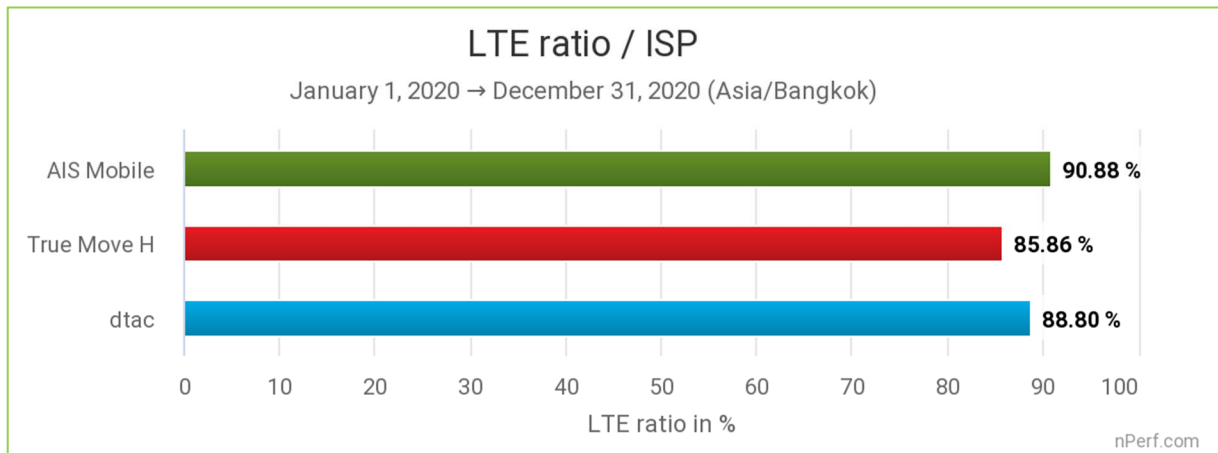

2.8 4G and 4G+ connection rates

nPerf data is used to determine the 4G and 4G+ connection rates. These indicators are calculated from test data from nPerf applications.

The principle is simple: for each operator, the number of tests performed in 4G and 4G+ on the total number of cellular tests is calculated.

For the relevance of the result, we exclude beforehand all the tests carried out on the terminals which do not make it possible to benefit from the technology concerned.

2.8.1 4G connection rate

Statistics based on 1,481,948 tests performed on 4G terminals. List of 4G terminals in annex.

The highest value is the best.

AIS got the best 4G/LTE connection rate for the year 2020.

2.8.2 4G+ connection rate

Statistics based on 1,171,699 tests carried out on 4G terminals (Categories 6 or +) which allow the identification of the 4G+ (LTE Advanced with Carrier Aggregation). List of 4G+ terminals in annex.