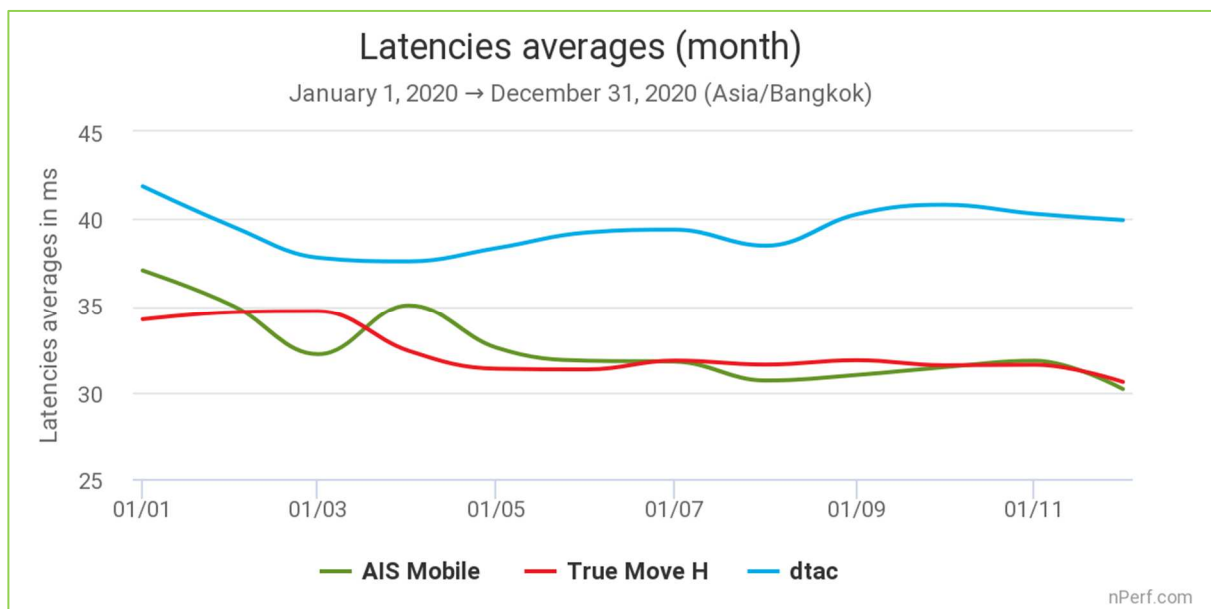

## 2.4 2G->5G upload speed

*The highest value is the best.*

**AIS has provided the best mobile upload speed during the year 2020.**

*The highest value is the best.*

This graph illustrates the ability of providers to maintain a constant upload speed during the year, regardless of network load (number of connected end-users).

True Move H and AIS have increased their upload throughput respectively by 2% (+0.3 Mb/s) and 43% (+5.2 Mb/s) compared to 2019.

## 2.5 2G->5G latency

*The lowest value is the best.*

**True Move H has provided the best mobile latency during the year 2020.**

*The highest value is the best.*

This graph illustrates the ability of providers to maintain a constant latency during the year, regardless of network load (number of connected end-users).