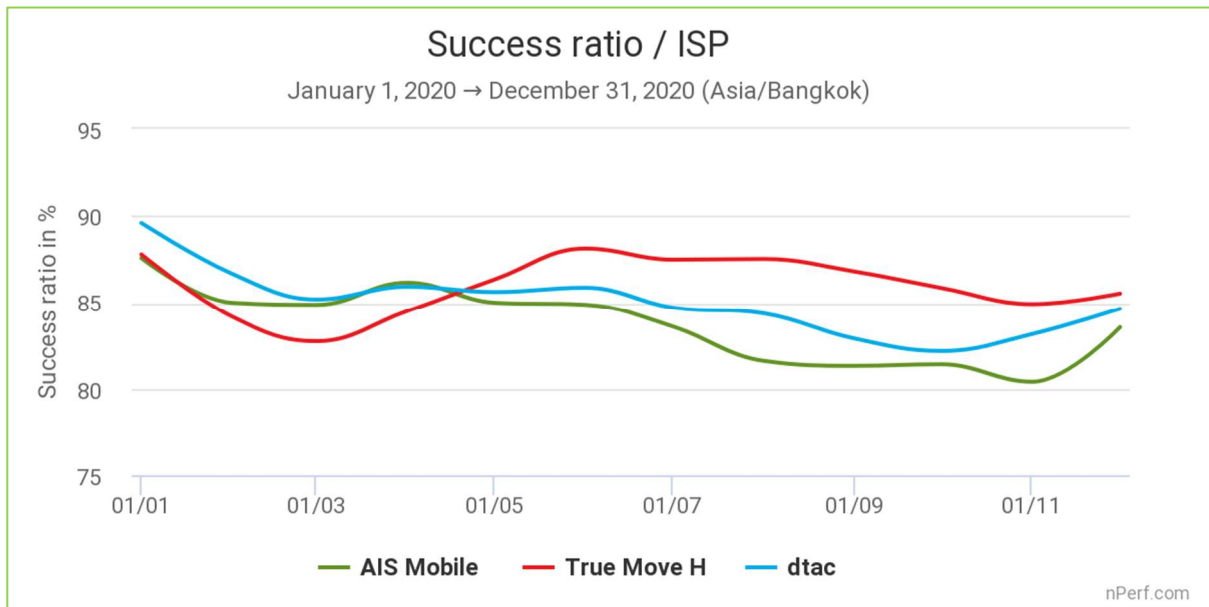

The highest value is the best.

Evolution of the success rate throughout the year.