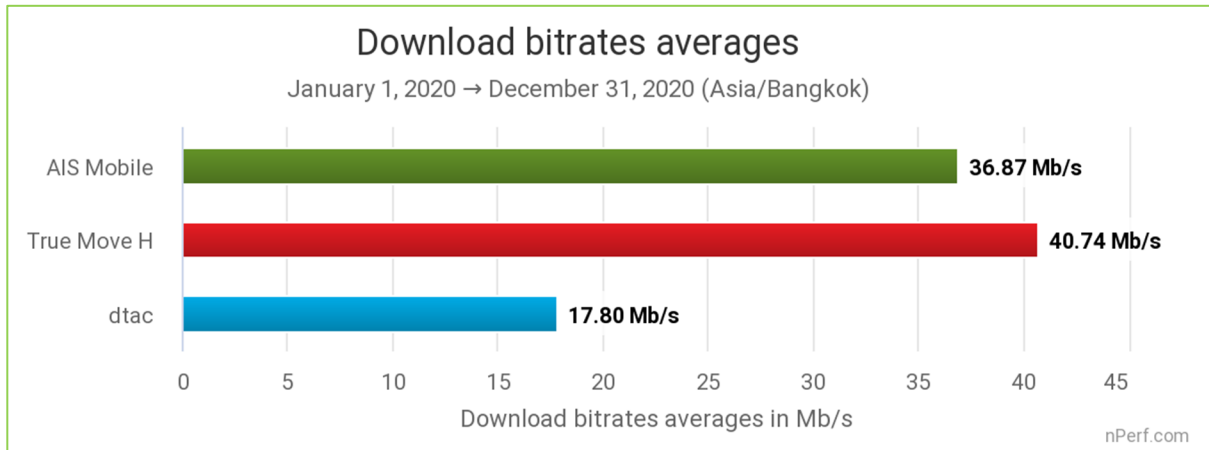

2.3 2G->5G download speed

The highest value is the best.

True Move H has provided the best mobile download speed during the year 2020.