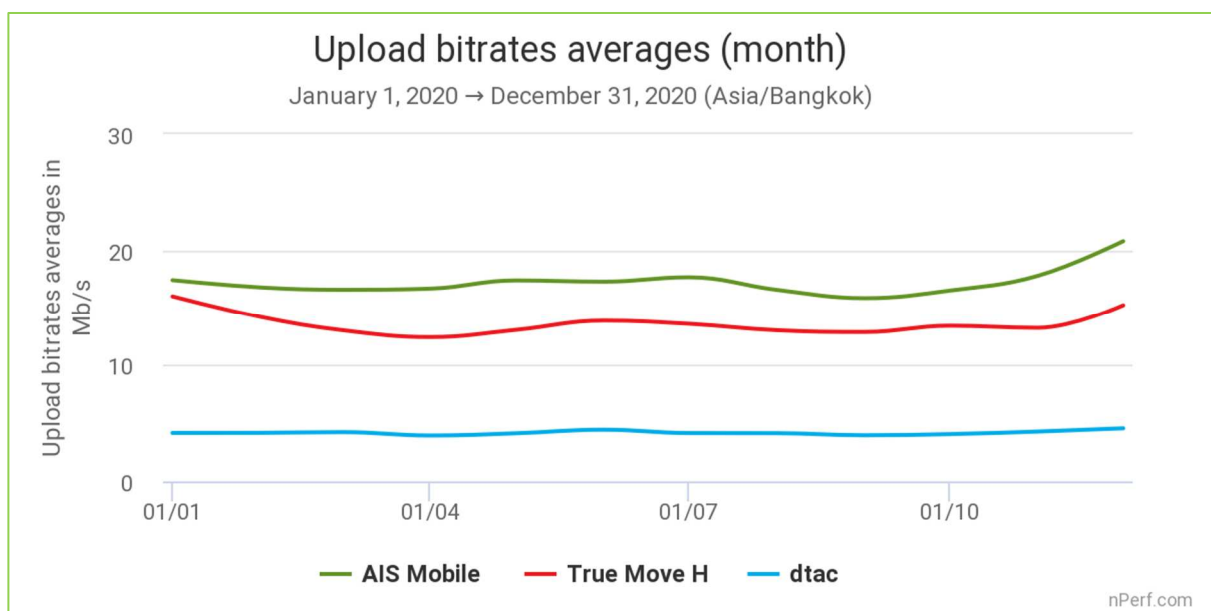

Please note that from this publication, 5G is included in all statistics. This explains these impressive increases in download speeds.

*The highest value is the best.*

This graph illustrates the ability of providers to ensure a constant download speed throughout the day, regardless of network load (number of connected end-users).

We note for all operators a significant decline in download speed late in the day.

## 2.4 2G->5G upload speed

*The highest value is the best.*

**AIS has provided the best mobile upload speed during the year 2020.**

*The highest value is the best.*

This graph illustrates the ability of providers to maintain a constant upload speed during the year, regardless of network load (number of connected end-users).