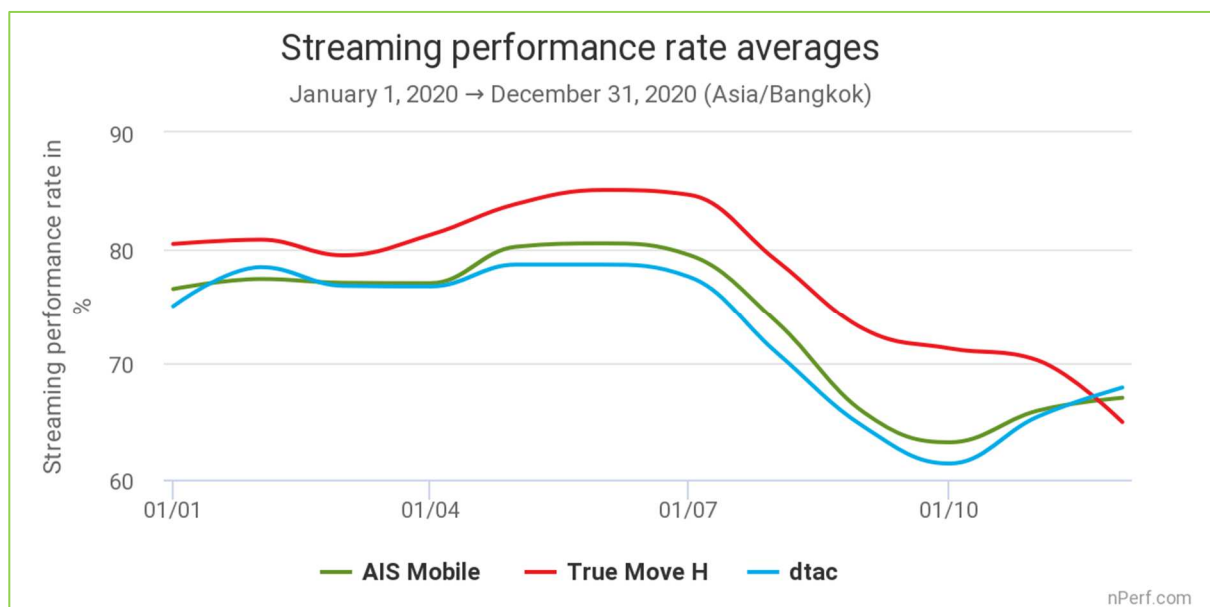

*The highest value is the best.*

This graph illustrates the ability of providers to maintain a constant browsing performance during the year, regardless of network load (number of connected end-users).

The gaps widen at the end of 2020 with True Move H still in the lead.

## 2.7 2G->5G streaming test

Measuring the quality of watching a video on the YouTube streaming platform.

*The highest value is the best.*

**True Move H has provided the best performance rate in mobile video streaming in 2020.**