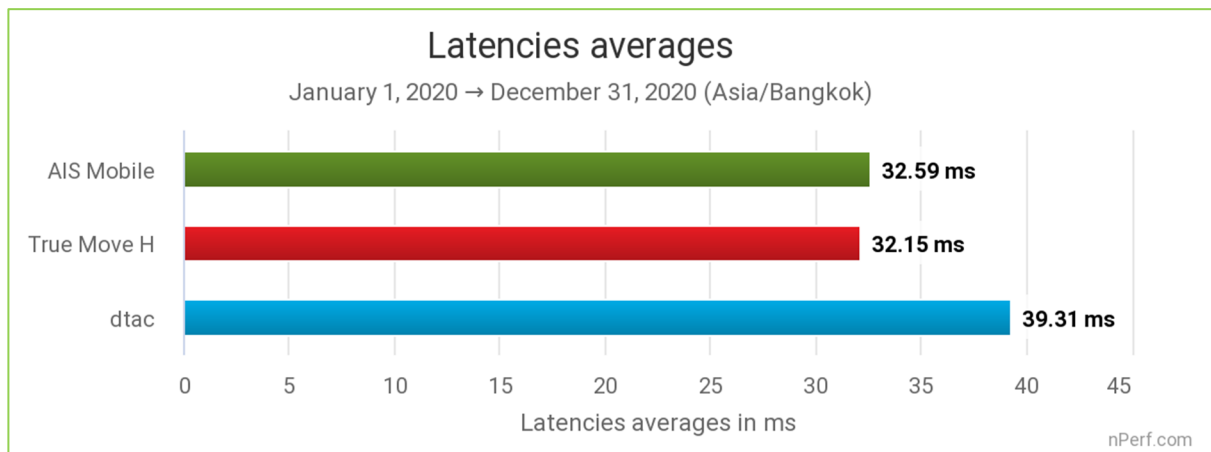

2.5 2G->5G latency

The lowest value is the best.

True Move H has provided the best mobile latency during the year 2020.