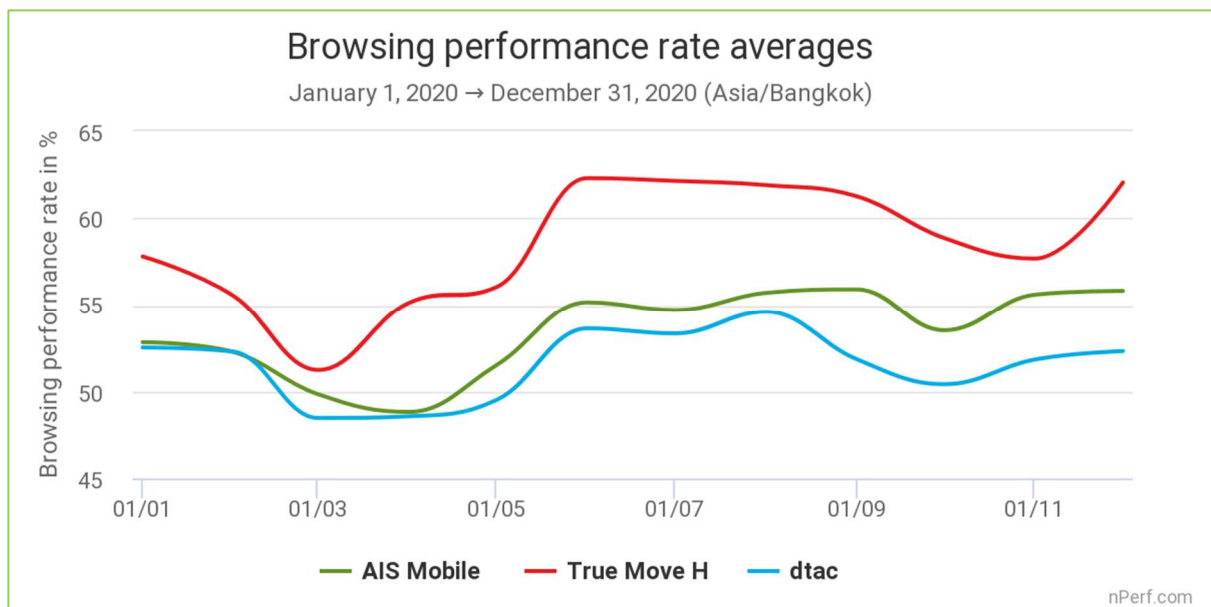

## 2.5 2G->5G latency

*The lowest value is the best.*

**True Move H has provided the best mobile latency during the year 2020.**

*The highest value is the best.*

This graph illustrates the ability of providers to maintain a constant latency during the year, regardless of network load (number of connected end-users).

True Move H and AIS have increased their latency respectively by 16% (-6 ms) and 14% (-5 ms) compared to 2019. Dtac, by 10%.

*The highest value is the best.*

This graph illustrates the ability of providers to maintain a constant browsing performance during the year, regardless of network load (number of connected end-users).