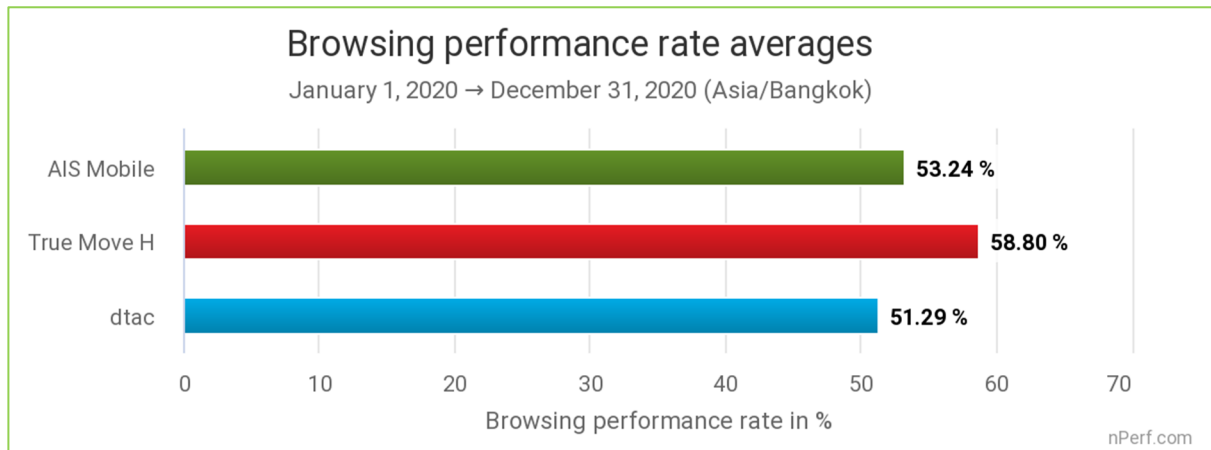

2.6 2G->5G browsing test

Average performance of the loading times of the 5 websites most frequented by Thai Internet users (excluding YouTube).

The highest value is the best.

True Move has provided the best performance rate in mobile Internet browsing in 2020.