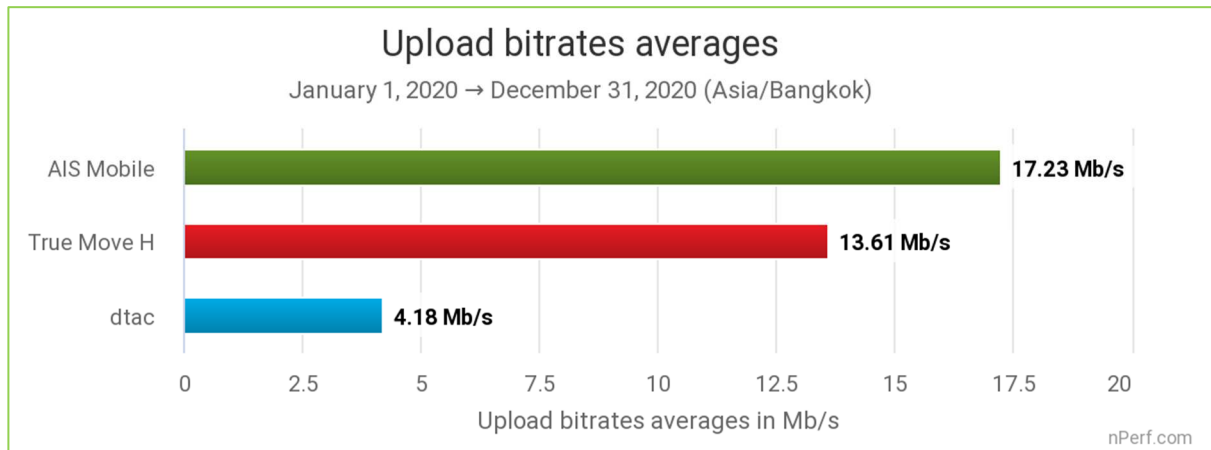

2.4 2G->5G upload speed

The highest value is the best.

AIS has provided the best mobile upload speed during the year 2020.