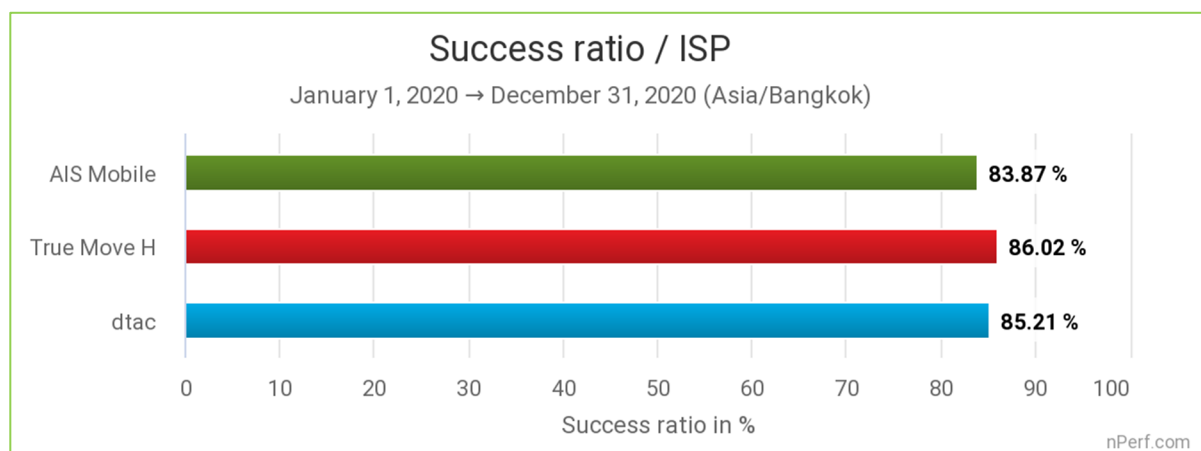

### 2.1 Data amount and distribution

The nPerf application allows the user to perform a full test\* or each test separately. Between January 1, 2020 and December 31, 2020, we counted 2,902,011 unit tests, distributed as follows, after filtering (see § 5.1.4):

Technology	Speed	Browsing	Streaming
2G->5G	1,035,707	429,031	317,935

(\* ) a full test (speed, web browsing, streaming) = 3 unit tests.

The overall breakdown of the tests per provider is as follows:

### 2.2 2G->5G success rate

The success rate is the number of successful tests compared to the number of tests performed.

*The highest value is the best.*

**True Move H has recorded the best success rate in 2020, all technologies combined.**