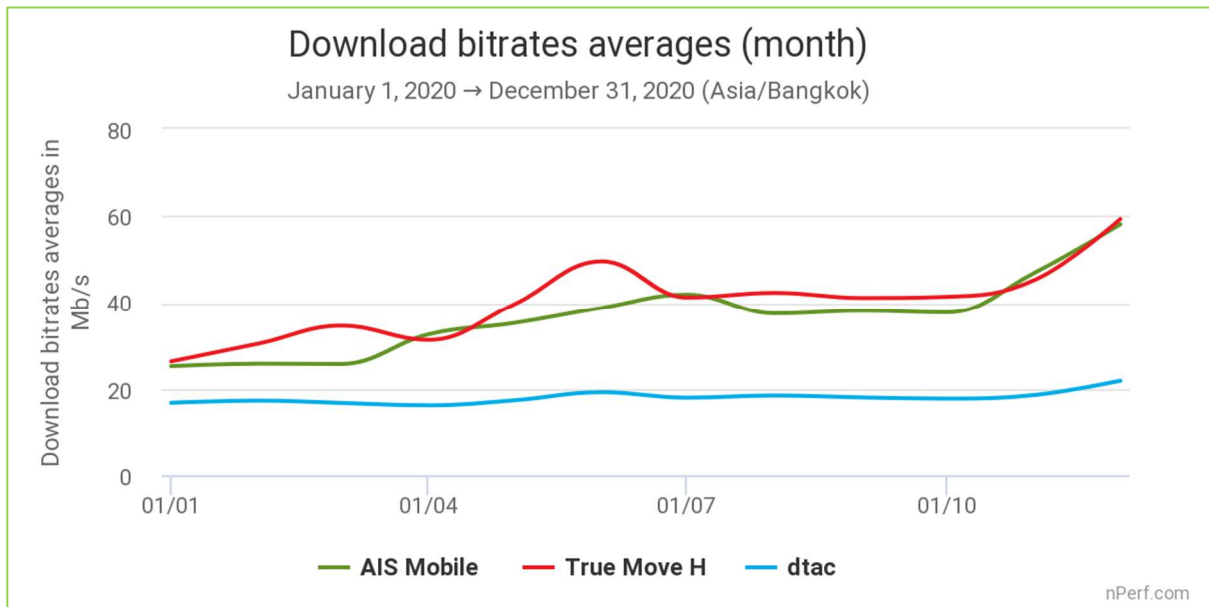

The highest value is the best.

This graph illustrates the ability of providers to maintain a constant download speed during the year, regardless of network load (number of connected end-users).

Spectacular increase of the download speed for True Move and AIS from October. The operators have increased their download throughput respectively by 73% (+17 Mb/s) and 100% (+18 Mb/s) compared to 2019.

Please note that from this publication, 5G is included in all statistics. This explains these impressive increases in download speeds.