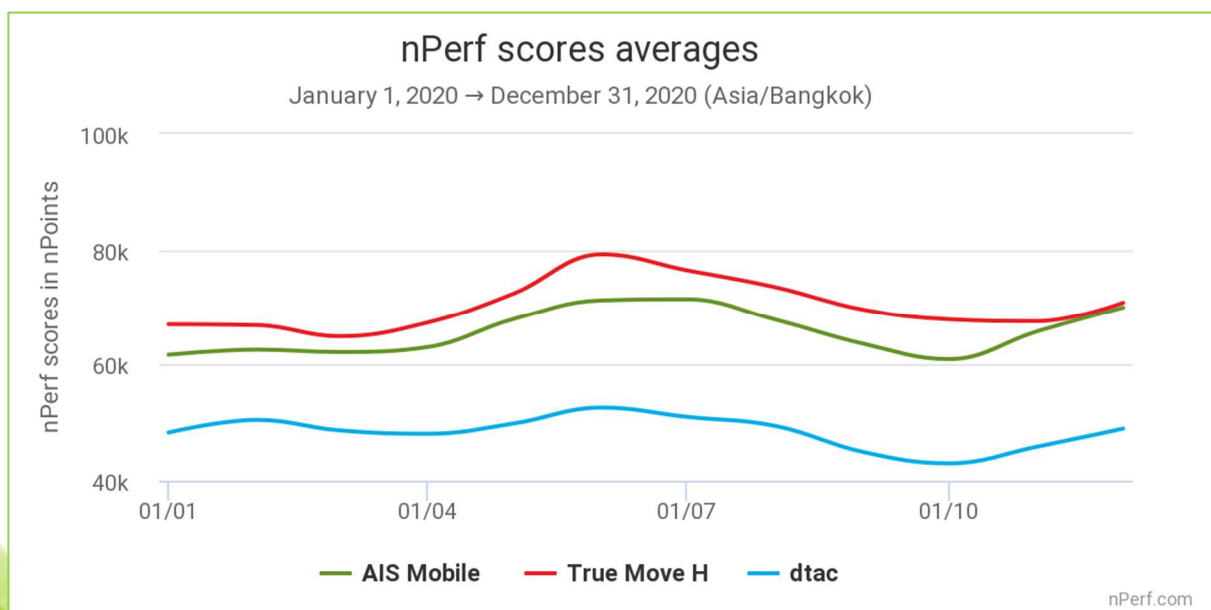

*The highest value is the best.*

**Dtac got the best 4G+/LTE-CA connection rate for the year 2020.**

## 2.9 2G->5G nPerf score

The nPerf score, expressed in nPoints, gives an overall picture of the quality of a connection. It takes into account measured speed (2/3 download + 1/3 upload), latency and is equally affected by QoE tests (web browsing/streaming). The value of the points concerning throughputs and latency is calculated on a logarithmic scale to better represent the perception of the user.

Thus, this score reflects the overall quality of the connection **felt by the user**.

The results below consider all the previous indicators and therefore all the tests carried out. As technologies are grouped together, the proportion of tests in different technologies strongly impacts this global trend. This shows a general ranking of providers for the whole of Thailand.

*The highest value is the best.*

**True Move H, the best mobile Internet performances in 2020.**

Thanks to the nPerf application, find this global indicator directly on your smartphone or tablet via the « Compare » function at the end of the full test. It is updated in real time over 14 rolling days.