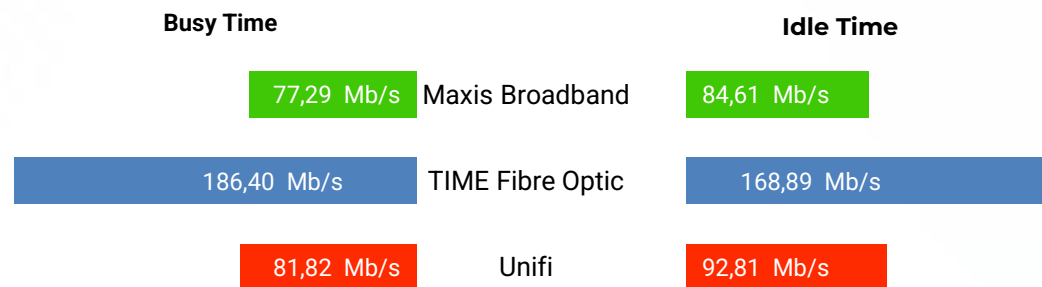

Download Speed results ventilation (average)

Source : nperf.com

Download Speed (average)

Source : nperf.com

Download Speed evolution over the year (average)

Source : nperf.com

Upload Speed (average)

Source : nperf.com

The subscribers of Time enjoyed the best average mobile Internet upload speed in 2024.

Upload Speed results ventilation (average)

Source : nperf.com

Upload Speed (average)

Source : nperf.com

Upload Speed evolution over the year (average)