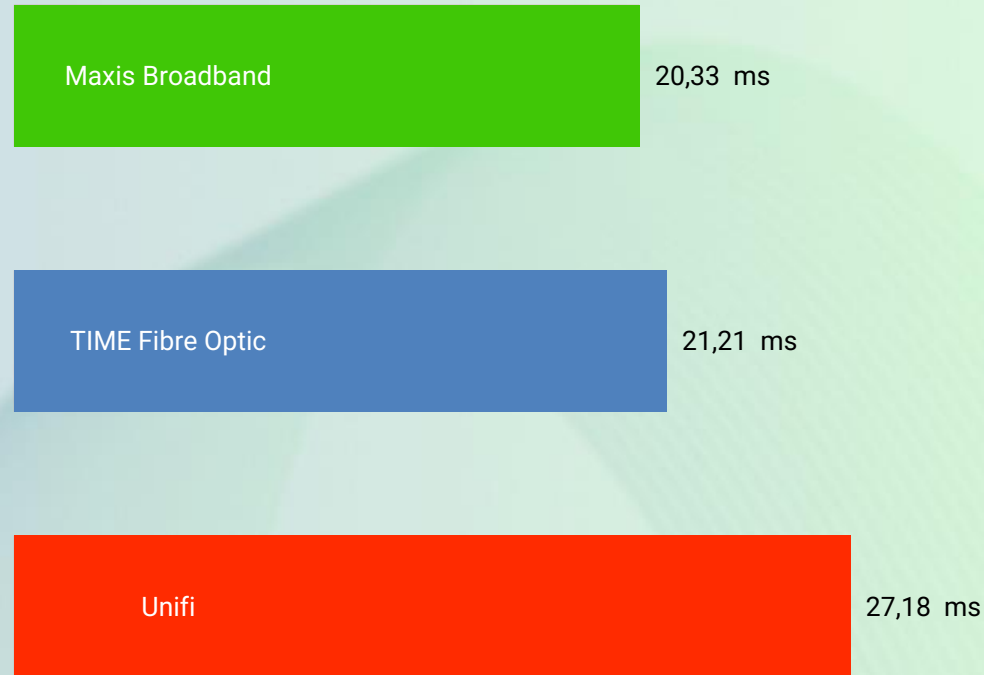

Latency Speed (average)