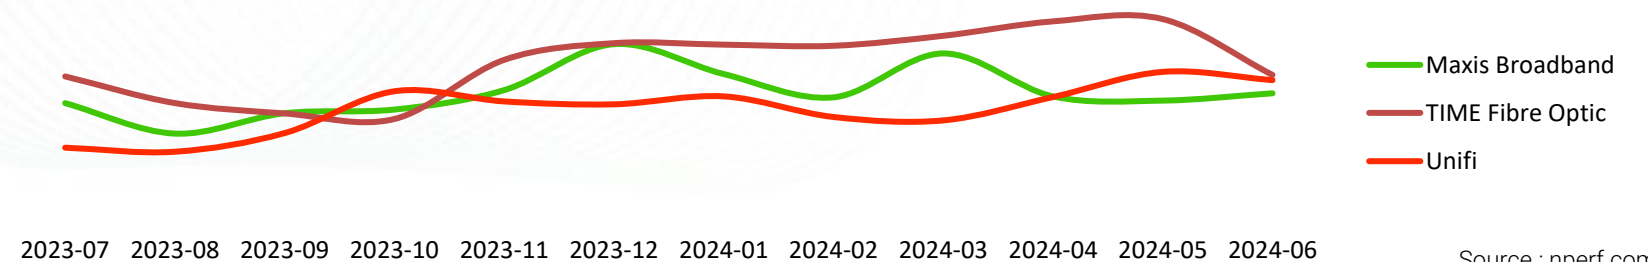

The nPerf score takes into account the measured bitrates, the latency and the QoE tests. The value of the points for the rates and the latency is calculated on a logarithmic scale, to better represent the perception of the user.

Thus, this score reflects the overall quality of the connection experienced by the user.

Source : nperf.com

time
Best fixed Internet performance in 2024

Source : nperf.com

nPerf score evolution over the year (average)