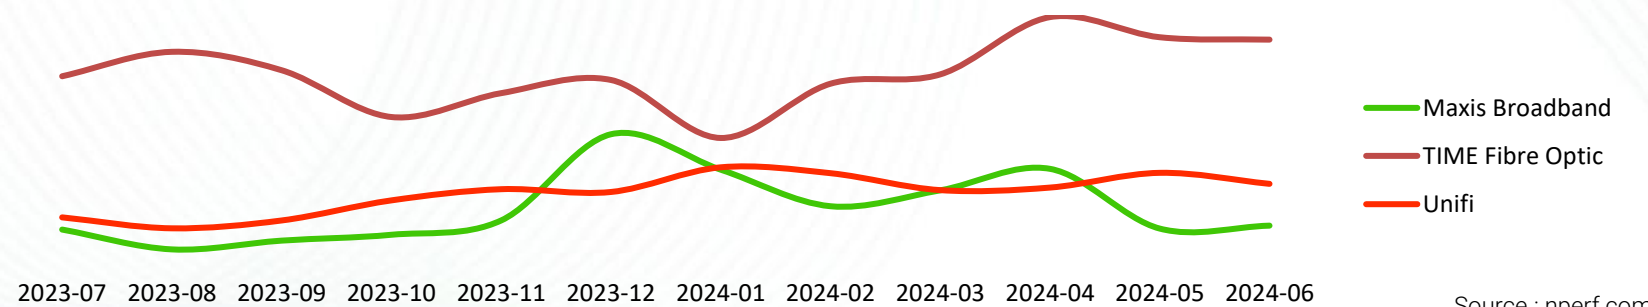

The subscribers of Time enjoyed the best average mobile Internet upload speed in 2024.

Upload Speed results ventilation (average)

Source : nperf.com

Upload Speed (average)

Source : nperf.com

Upload Speed evolution over the year (average)

Source : nperf.com

Latency Speed (average)

Source : nperf.com

The subscribers of Maxis enjoyed the best average mobile Internet latency speed in 2024.

Latency Speed results ventilation (average)

Source : nperf.com