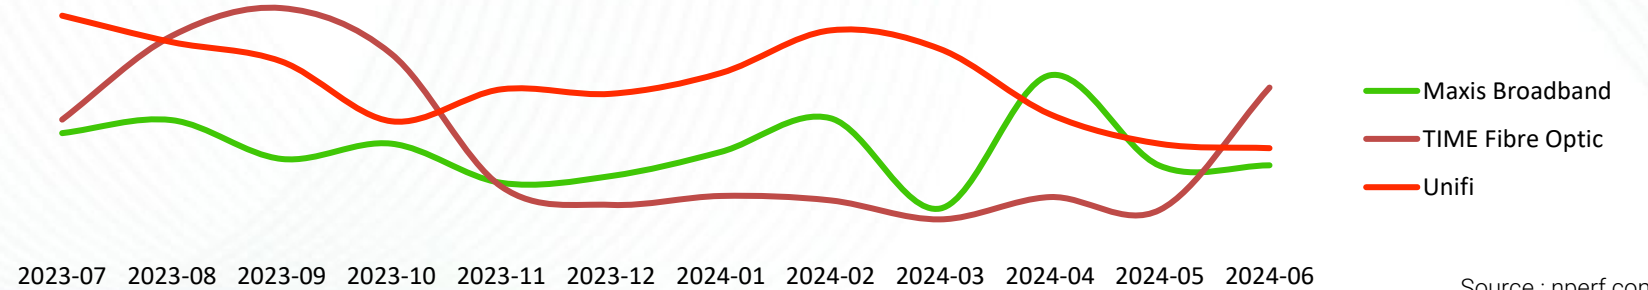

Latency Speed evolution over the year (average)