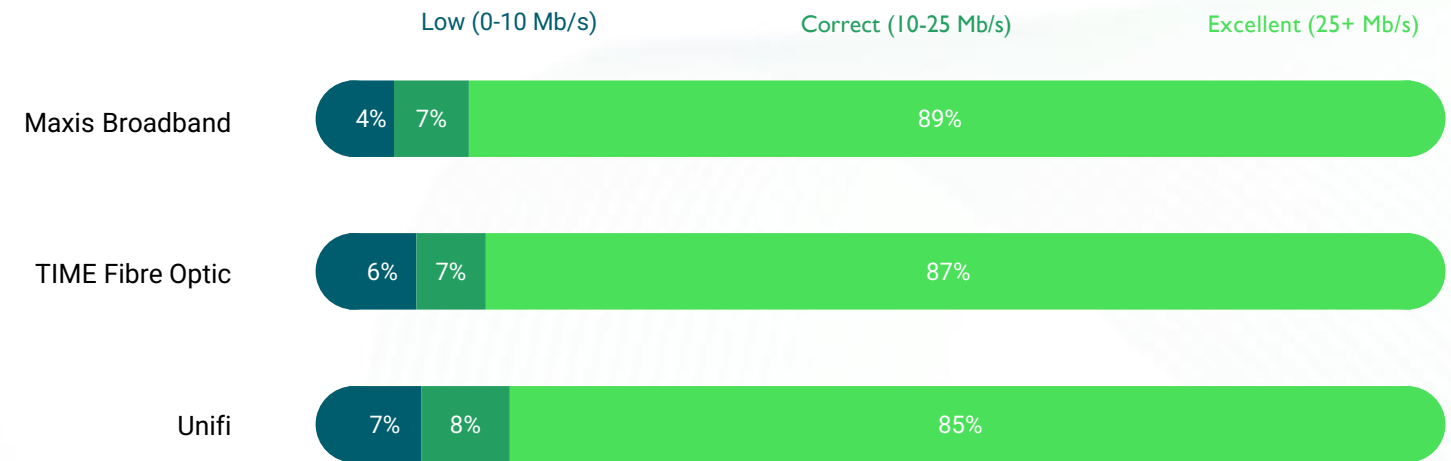

Download Speed results ventilation (average)