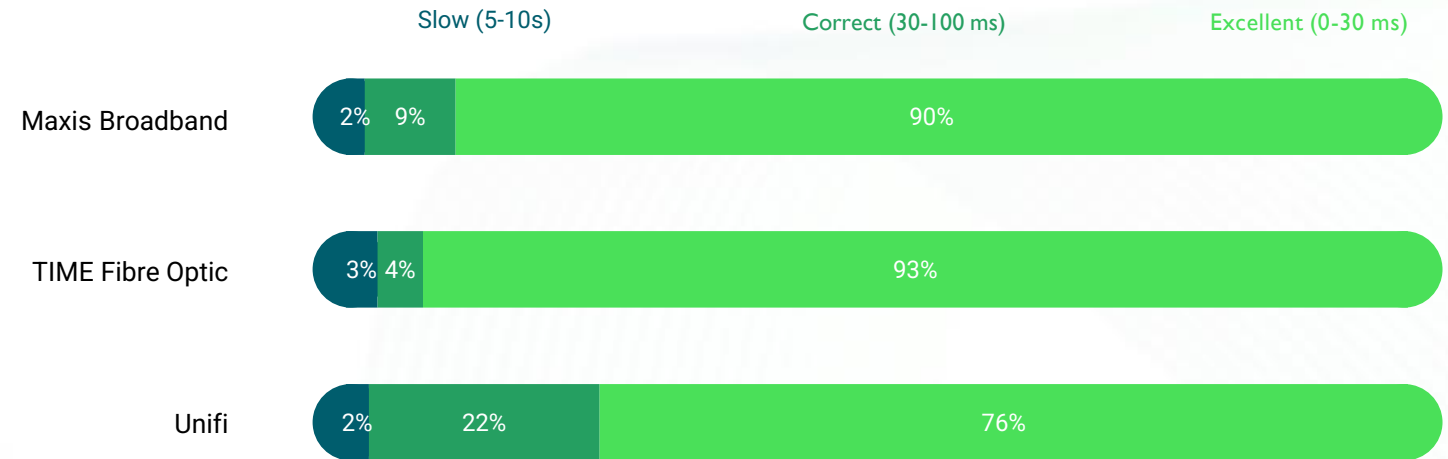

Source : nperf.com

Latency Speed (average)

Source : nperf.com

The subscribers of Maxis enjoyed the best average mobile Internet latency speed in 2024.

Latency Speed results ventilation (average)

Source : nperf.com