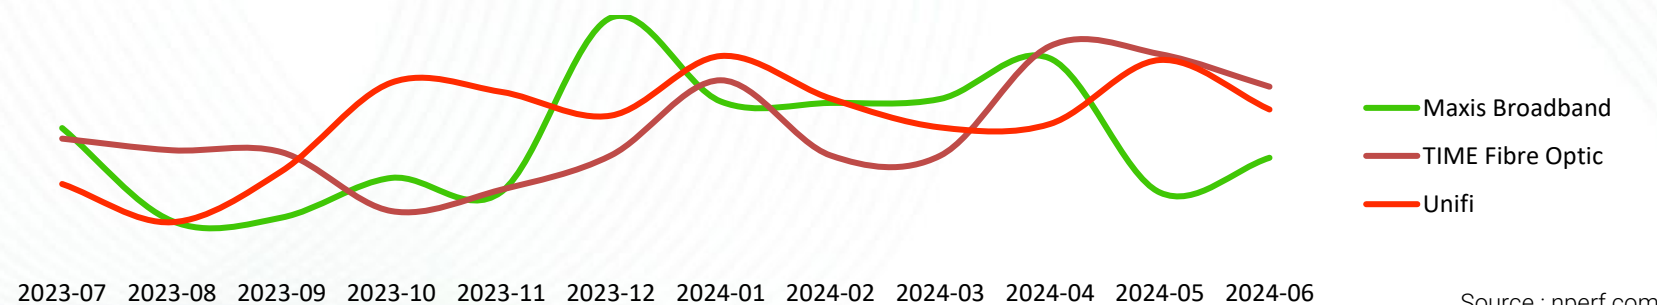

Download Speed evolution over the year (average)