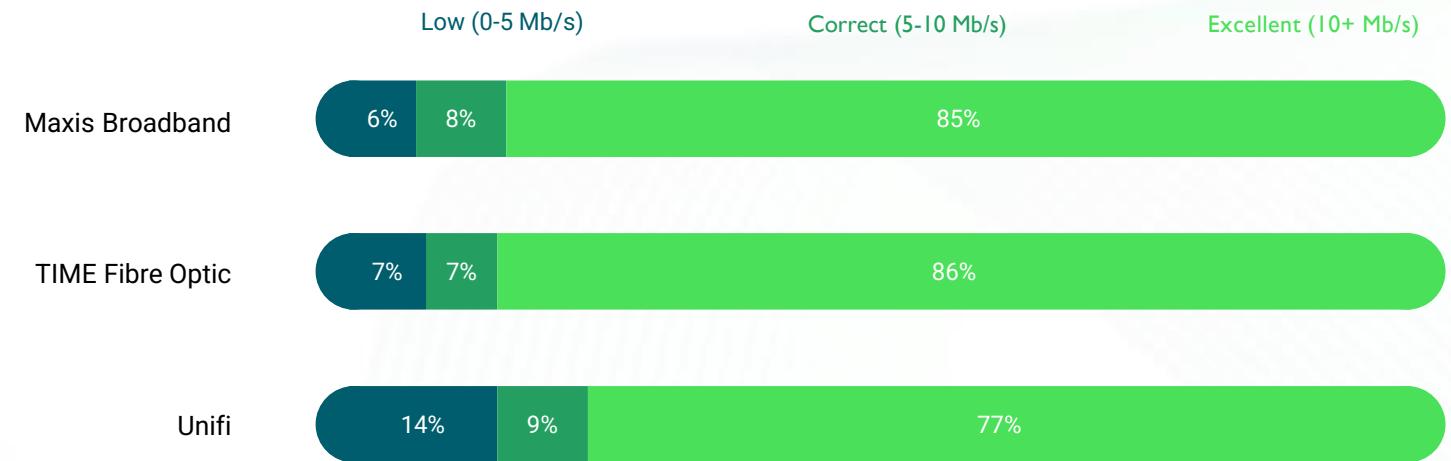

The subscribers of Time enjoyed the best average mobile Internet upload speed in 2024.

Upload Speed results ventilation (average)

Source : nperf.com

Upload Speed (average)

Source : nperf.com

Upload Speed evolution over the year (average)