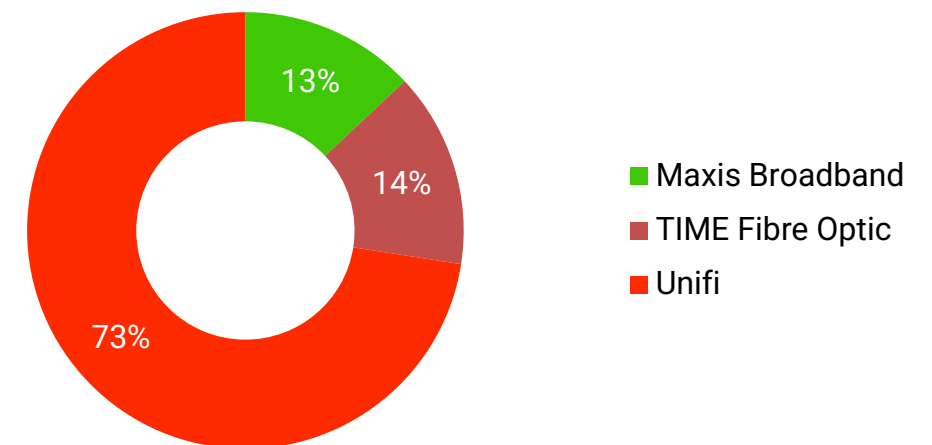

▲ Upload bitrate :

Indicates the amount of data your connection can send in one second from the nPerf server. The highest the measured value, the best is the bitrate of your connection.

◀▶ Latency (ping) :

It indicated the delay a small packet of data requires to make a round-trip from your computer to the nPerf server. The shorter the delay, the most reactive your connection is. The main is the minimum value.

Statistical precision is crucial in accurately determining winners. At nPerf, we prioritize test quality, precise reporting, and transparency. Analyzing a large volume of tests in this study, we've achieved 3 % precision for absolute values and 1 point for percentage-based results, highlighting the reliability and accuracy of our data.

For a more comprehensive understanding of the user experience, our report features test results during both Busy hours (6 PM to 11 PM) and Idle hours (the rest of the day). Busy hours, marked by network strain, can impact user experience through congestion. This approach helps in understanding how network performance fluctuates throughout the day. We only include national Internet service providers with test share above 5% share. The chart below shows the overall test distribution for each service provider.

Overall distribution of the tests per provider (ISPs Share)

Source : nperf.com