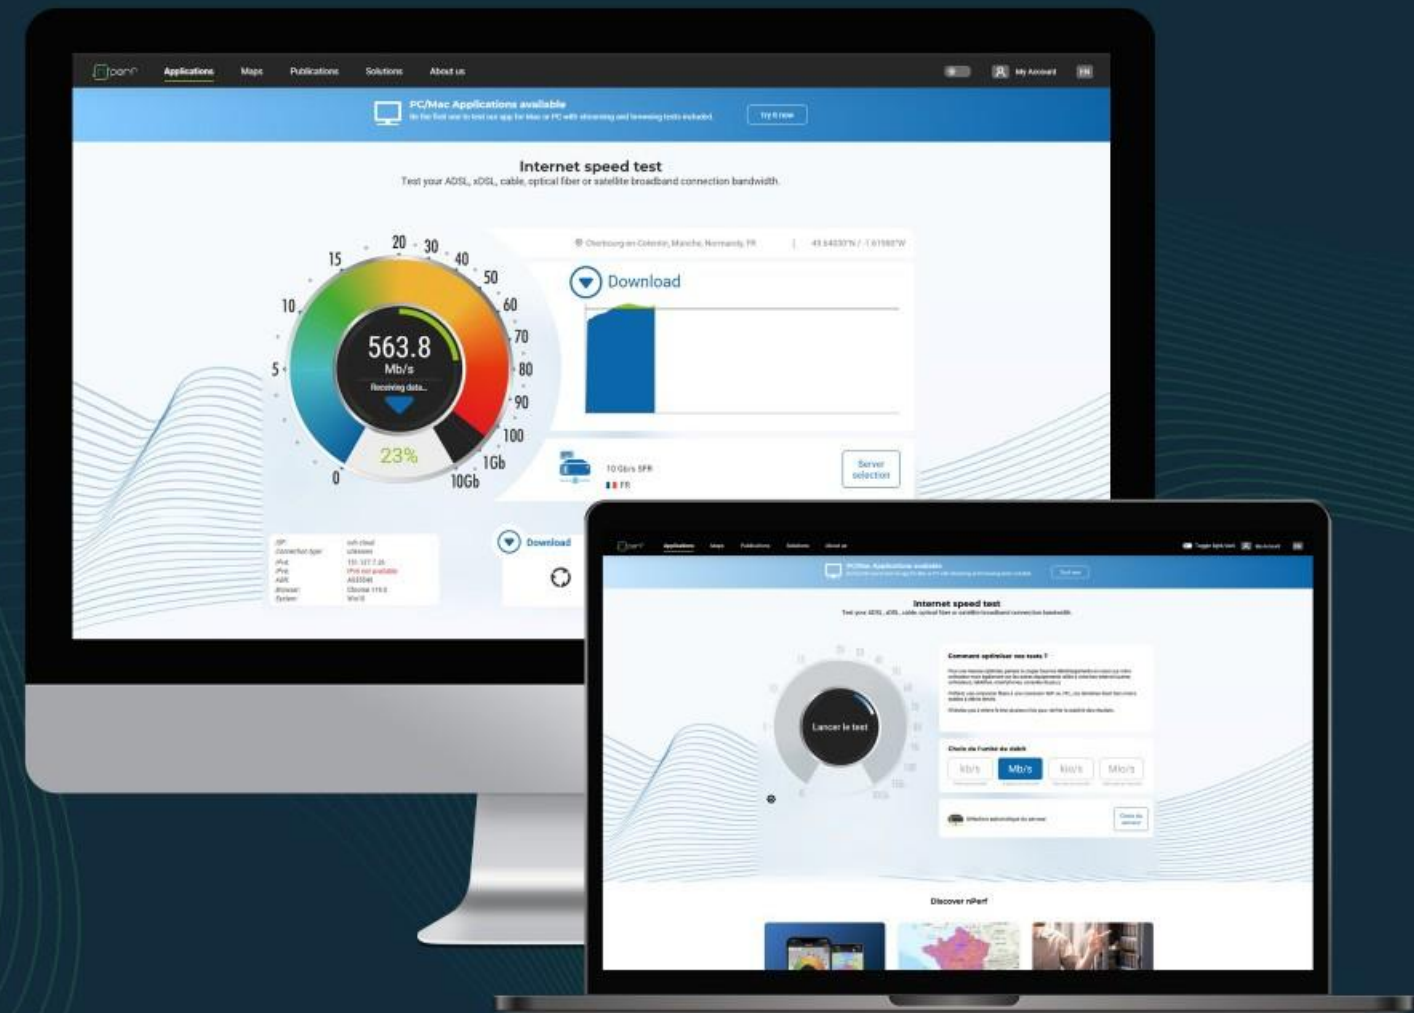

July 23, 2024

Barometer of fixed Internet connections in Malaysia

01/07/2023 - 30/06/2024