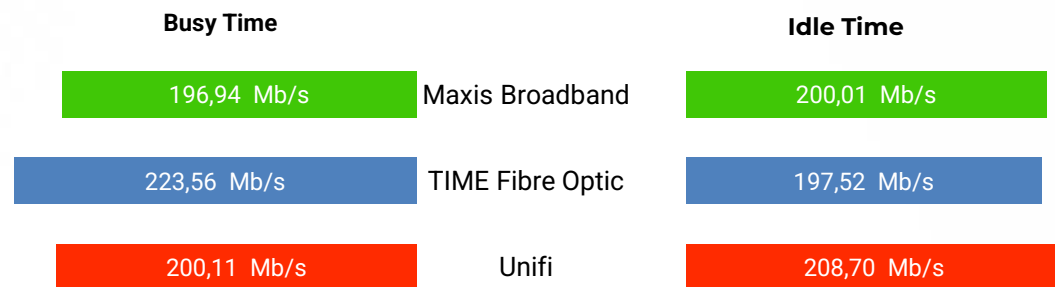

Download Speed (average)