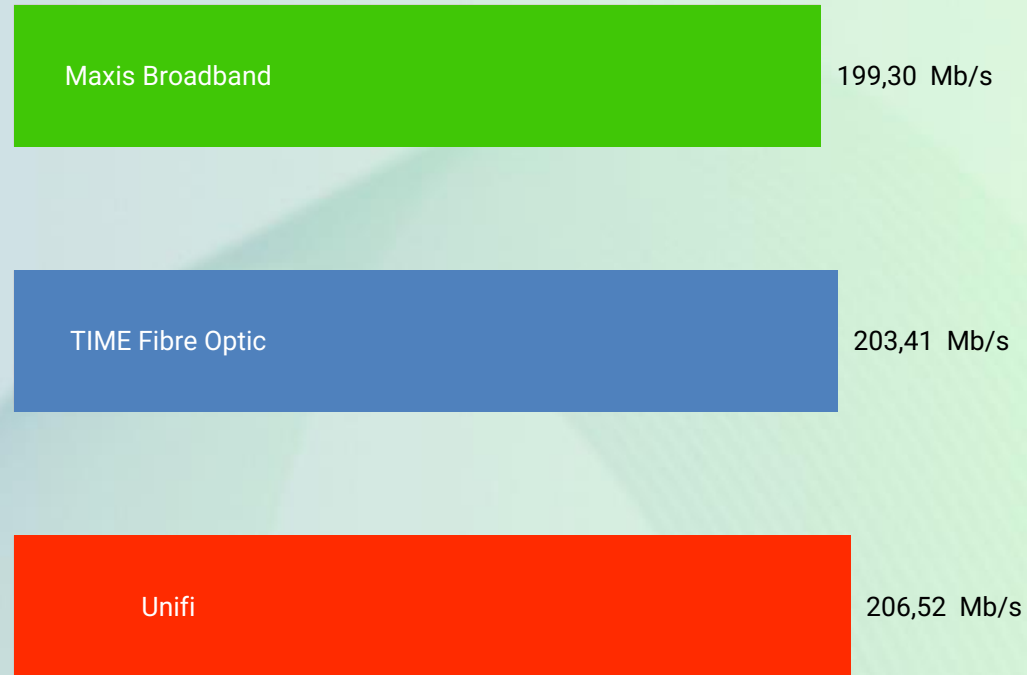

Download Speed (average)