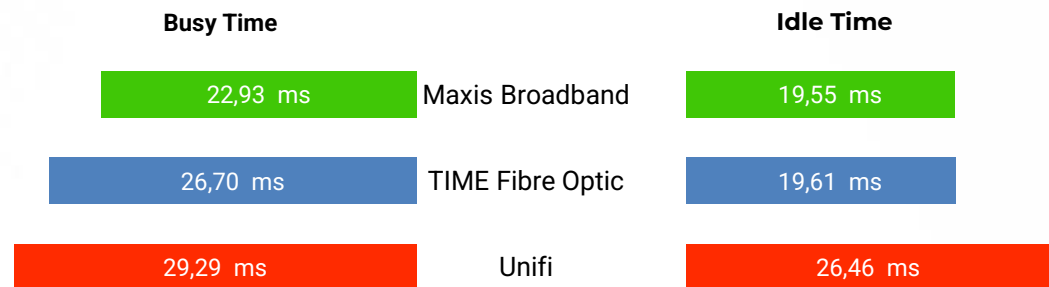

Latency Speed (average)