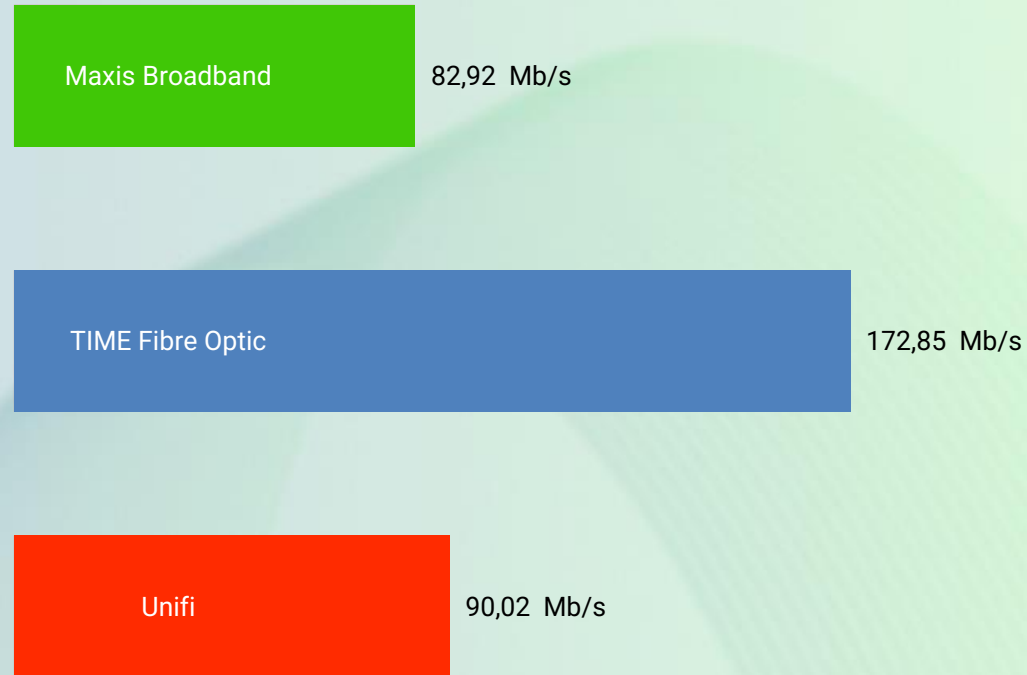

Upload Speed (average)