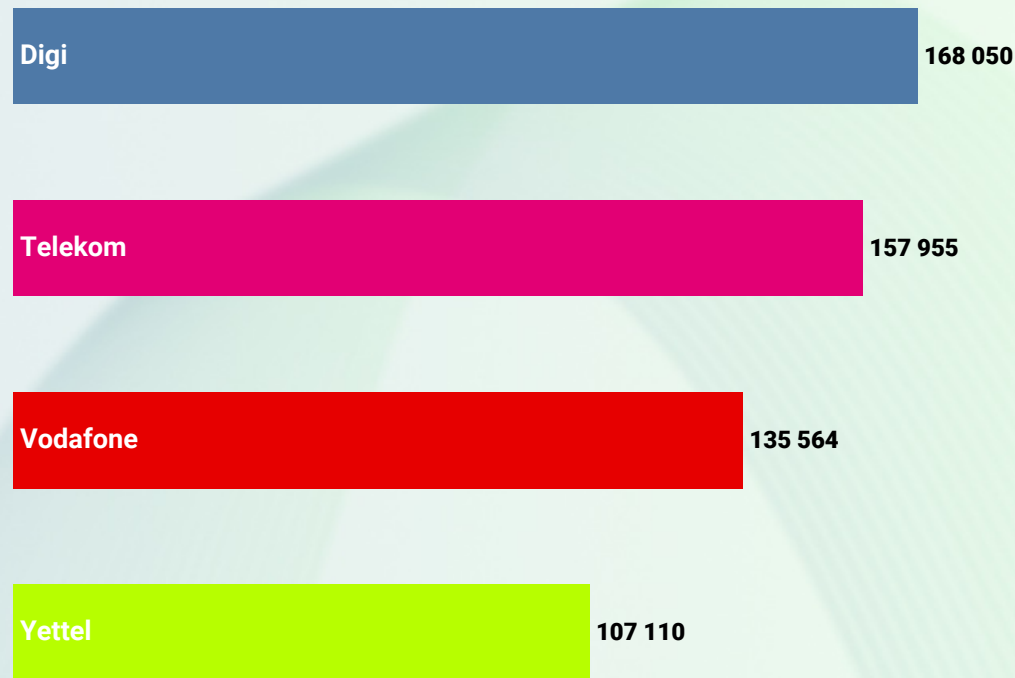

The subscribers of Digi enjoyed the best average broadband latency in 2023.

Latency Speed results ventilation (average)

Source : nperf.com

Latency Speed (average)

Source : nperf.com

Average latency Speed evolution over the year

Source : nperf.com

nPerf Score (nPoints)

Source : nperf.com

The subscribers of Digi enjoyed the best broadband performances in Hungary during 2023.

The nperf score takes into account the measured bitrates and the latency. The value of the points for the rates and the latency is calculated on a logarithmic scale, to better represent the perception of the user.