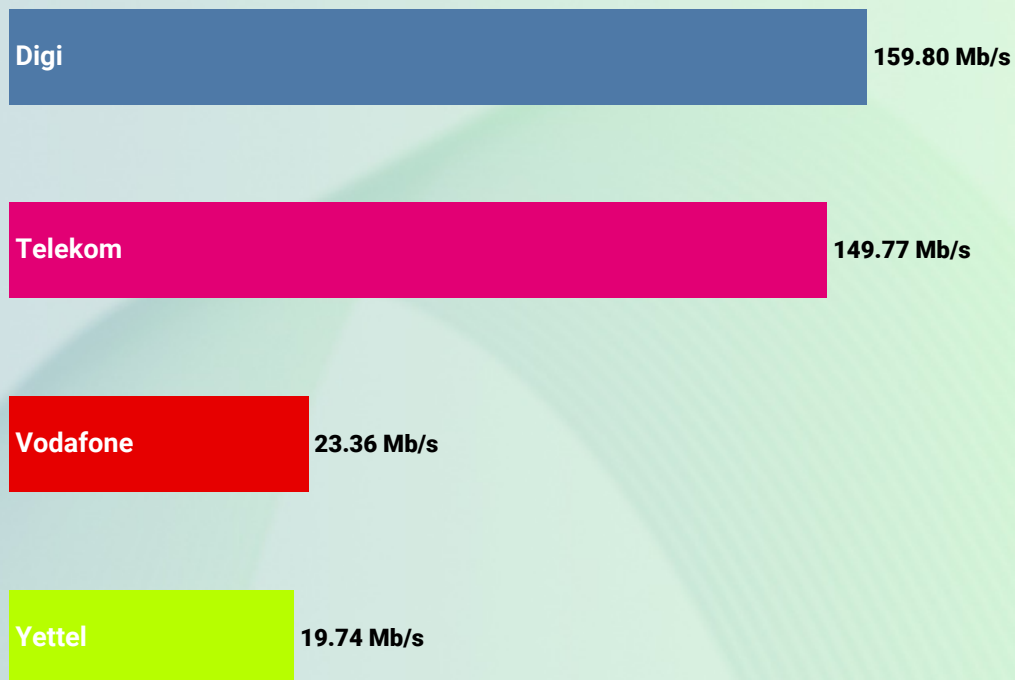

Upload Speed (average)