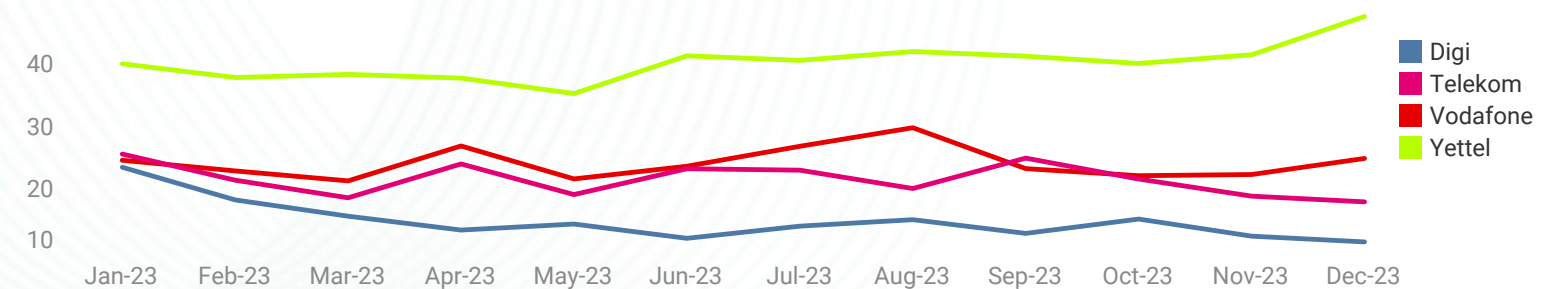

The subscribers of Digi enjoyed the best average broadband latency in 2023.

Latency Speed results ventilation (average)

Source : nperf.com

Latency Speed (average)

Source : nperf.com

Average latency Speed evolution over the year

Source : nperf.com

nPerf Score (nPoints)

Source : nperf.com

The subscribers of Digi enjoyed the best broadband performances in Hungary during 2023.

The nperf score takes into account the measured bitrates and the latency. The value of the points for the rates and the latency is calculated on a logarithmic scale, to better represent the perception of the user.