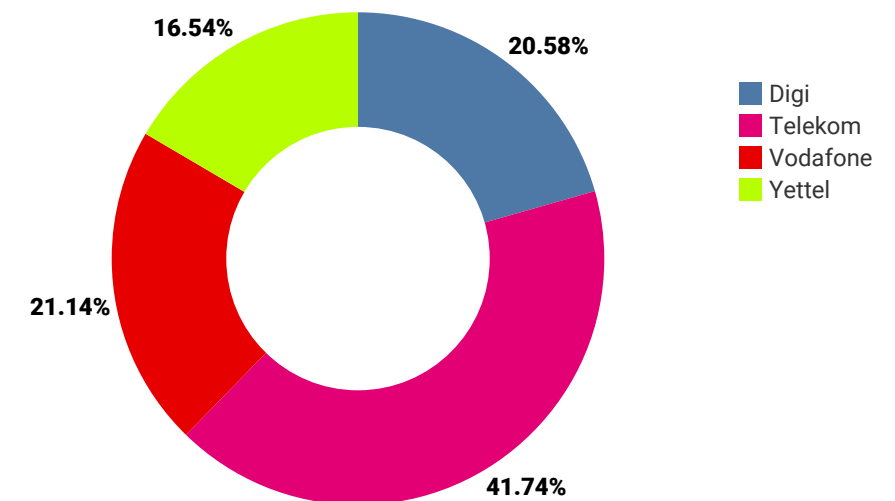

▲ Upload bitrate :

Indicates the amount of data your connection can send in one second from the nPerf server. The highest the measured value, the best is the bitrate of your connection.

◀▶ Latency (ping) :

It indicated the delay a small packet of data requires to make a round-trip from your computer to the nPerf server. The shorter the delay, the most reactive your connection is. The main is the minimum value.

Statistical precision is crucial in accurately determining winners. At nPerf, we prioritize test quality, precise reporting, and transparency. Analyzing a large volume of tests in this study, we've achieved 3 % precision for absolute values and 1 point for percentage-based results, highlighting the reliability and accuracy of our data.

For a more comprehensive understanding of the user experience, our report features test results during both Busy hours (6 PM to 11 PM) and Idle hours (the rest of the day). Busy hours, marked by network strain, can impact user experience through congestion. This approach helps in understanding how network performance fluctuates throughout the day.

We only include national Internet service providers with test share above 5% share. The chart below shows the overall test distribution for each service provider.

Overall distribution of the tests per provider (ISPs Share)

Source : nperf.com