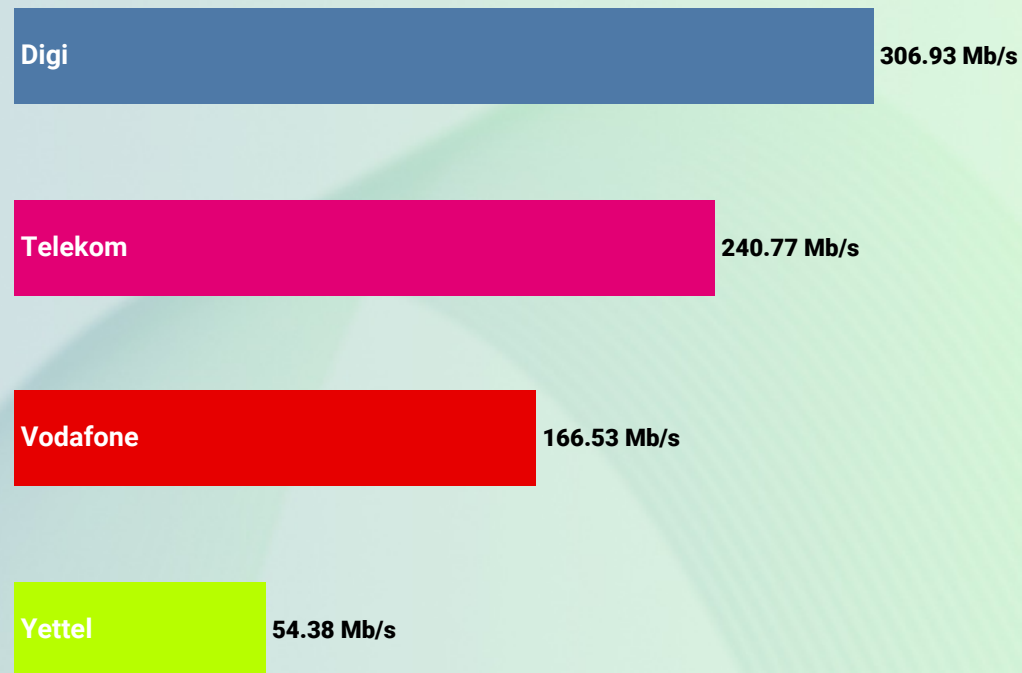

Download Speed (average)