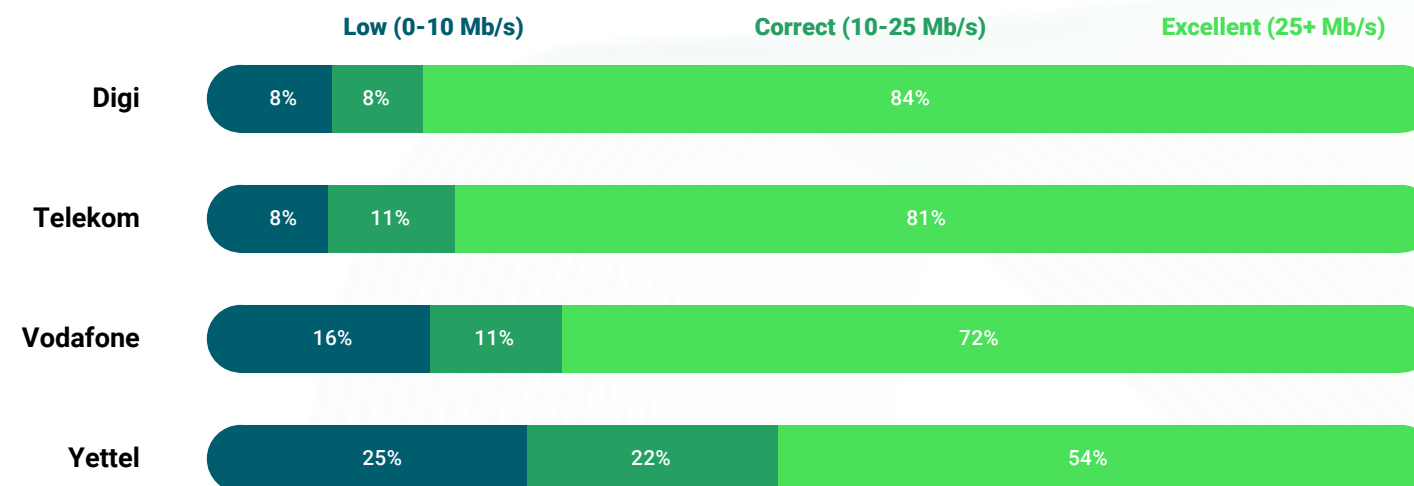

Download Speed results ventilation (average)