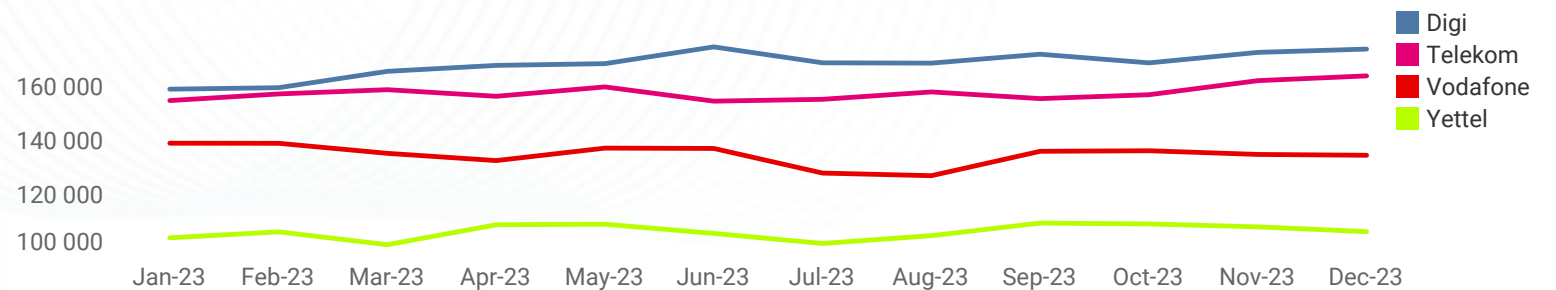

Digi takes the lead with stellar performance

Digi stands out with impressive figures, boasting the highest download bitrate at 307 Mb/s and an upload speed of 160 Mb/s, coupled with a low latency of just 16 ms. Its nPerf score, a significant 168,050 nPoints, highlights its superior service quality, ensuring an optimal user experience for all digital activities at home.

Source : nperf.com

nPerf Score (nPoints)

Source : nperf.com

The subscribers of Digi enjoyed the best broadband performances in Hungary during 2023.

The nperf score takes into account the measured bitrates and the latency. The value of the points for the rates and the latency is calculated on a logarithmic scale, to better represent the perception of the user.

Thus, this score reflects the overall quality of the connection experienced by the user.

Source : nperf.com

DIGI
Best fixed Internet performance in 2023

Source : nperf.com

nPerf score evolution over the year (average)