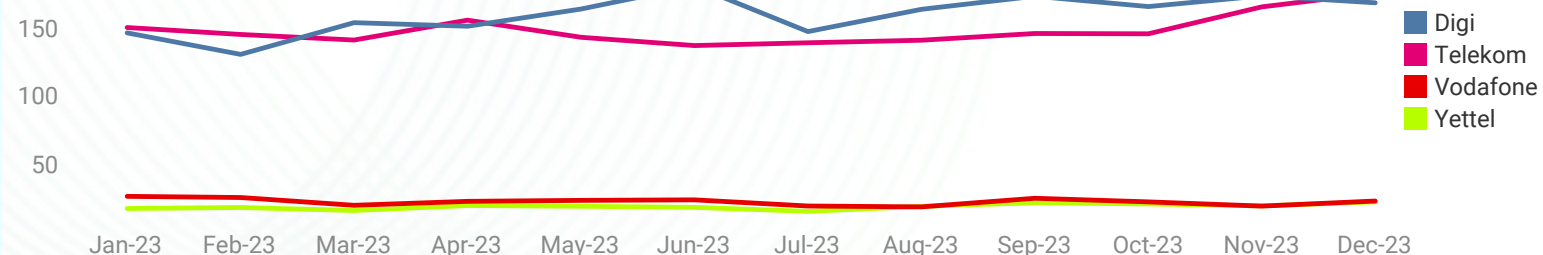

Download Speed (average)

Source : nperf.com

Download Speed evolution over the year (average)

Source : nperf.com

Upload Speed (average)

Source : nperf.com

The subscribers of Digi enjoyed the best average broadband upload speed in 2023.

Upload Speed results ventilation (average)

Source : nperf.com

Upload Speed (average)

Source : nperf.com

Upload Speed evolution over the year (average)

Source : nperf.com

Latency Speed (average)

Source : nperf.com

The subscribers of Digi enjoyed the best average broadband latency in 2023.

Latency Speed results ventilation (average)

Source : nperf.com

Latency Speed (average)

Source : nperf.com

Average latency Speed evolution over the year