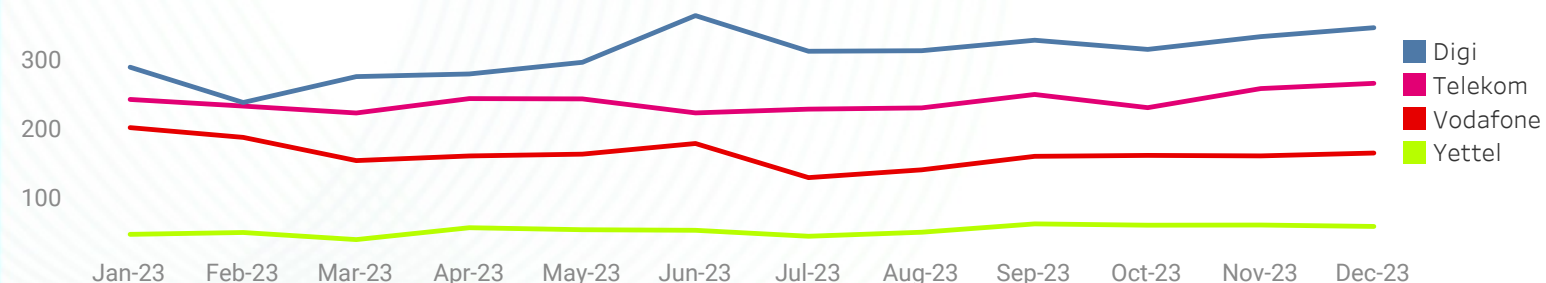

Source : nperf.com

Download Speed (average)

Source : nperf.com

The subscribers of Digi enjoyed the best average broadband download speed in 2023.

Download Speed results ventilation (average)

Source : nperf.com

Download Speed (average)

Source : nperf.com

Download Speed evolution over the year (average)

Source : nperf.com

Upload Speed (average)

Source : nperf.com

The subscribers of Digi enjoyed the best average broadband upload speed in 2023.