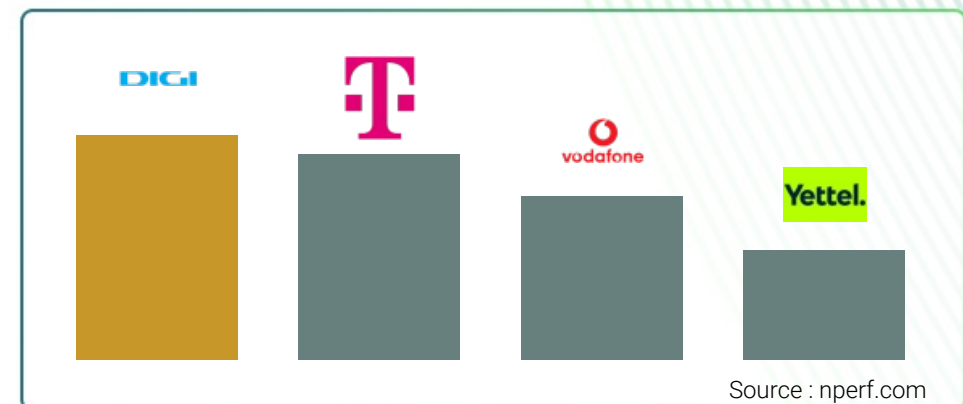

Source : nperf.com