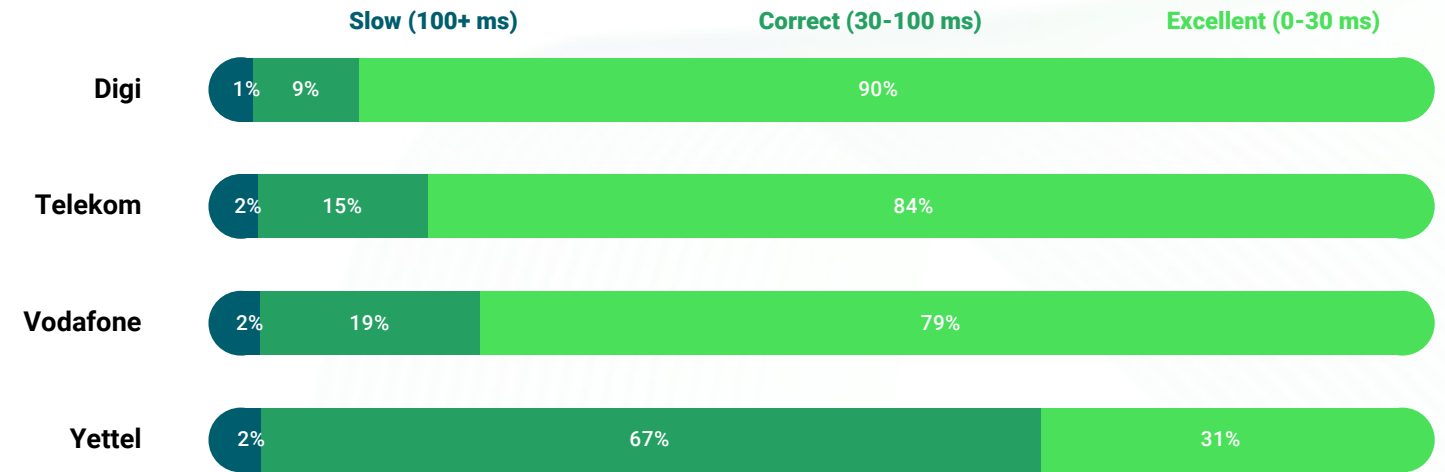

Latency Speed results ventilation (average)