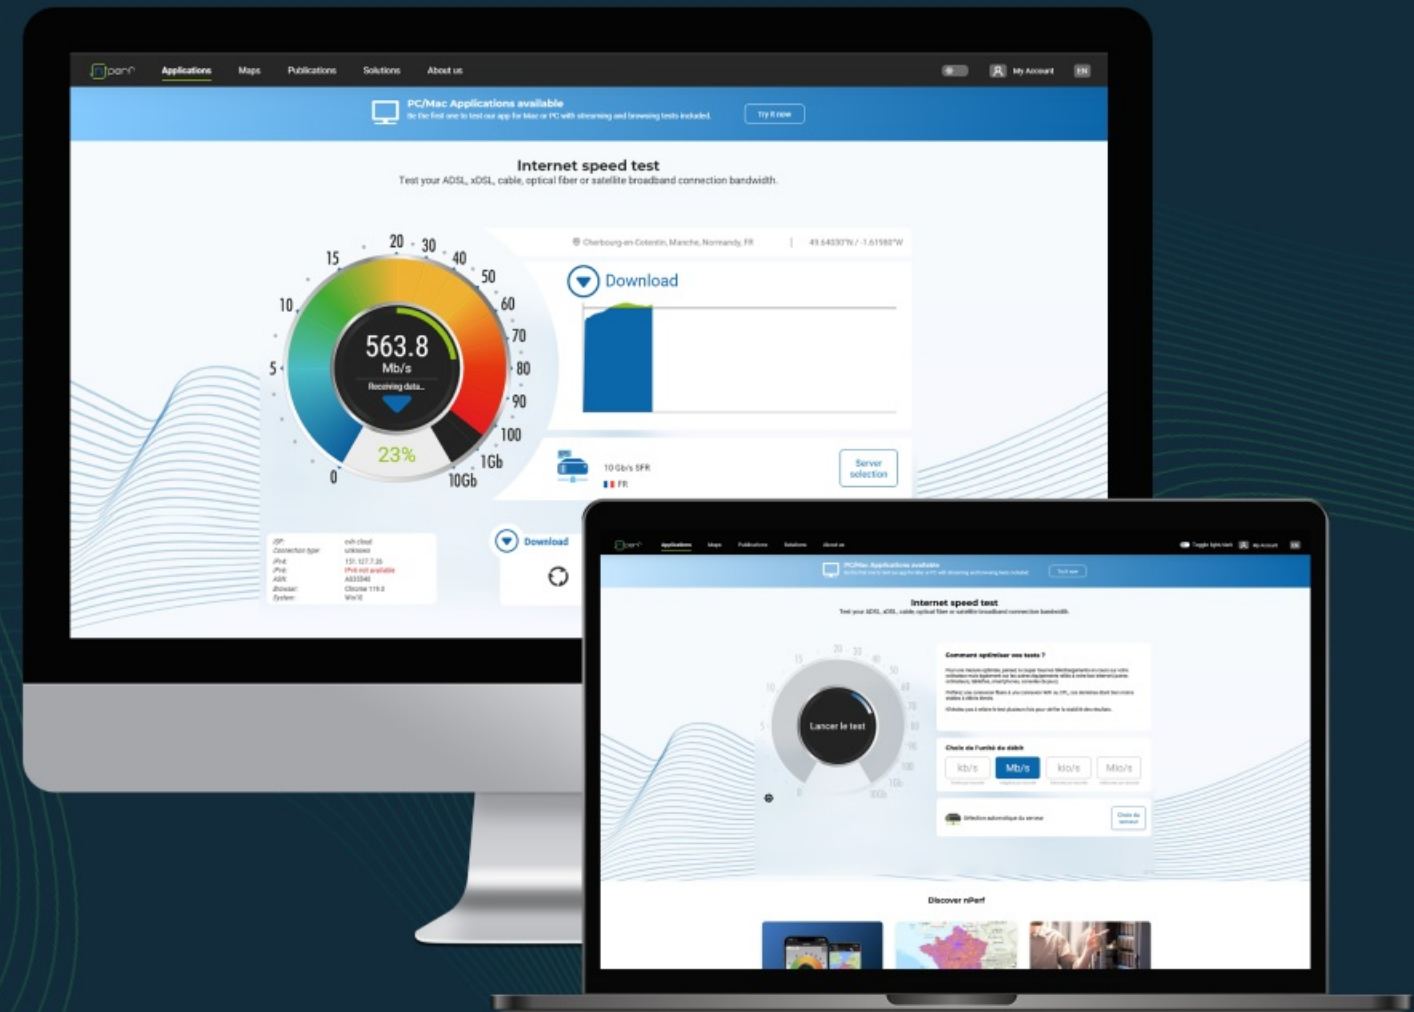

Barometer of fixed Internet Connections in Hungary.

01/01/2023 - 31/12/2023

1

**Introducing
nPerf**

2

**Executive
summary**

3

Analysis

4

Methodology

5

**nPerf Network
assessment**

Expert in the telecom network optimization

nPerf is an independent French company based in Lyon (France). For over a decade, nPerf has been a trusted partner for both fixed and mobile operators, providing comprehensive network testing solutions and analysis. Our mission is to accurately measure, evaluate, and enhance the understanding of Internet connectivity around the world.

 **300k+** tests daily worldwide.

 **26Md+** coverage scans in total.

 **3k+** servers all around the world.

Test your Internet connection with nPerf!

nPerf allows you to test the quality of your fixed, mobile, or Wi-Fi Internet connections up to 10 Gb/s!
Download our app or visit our website!