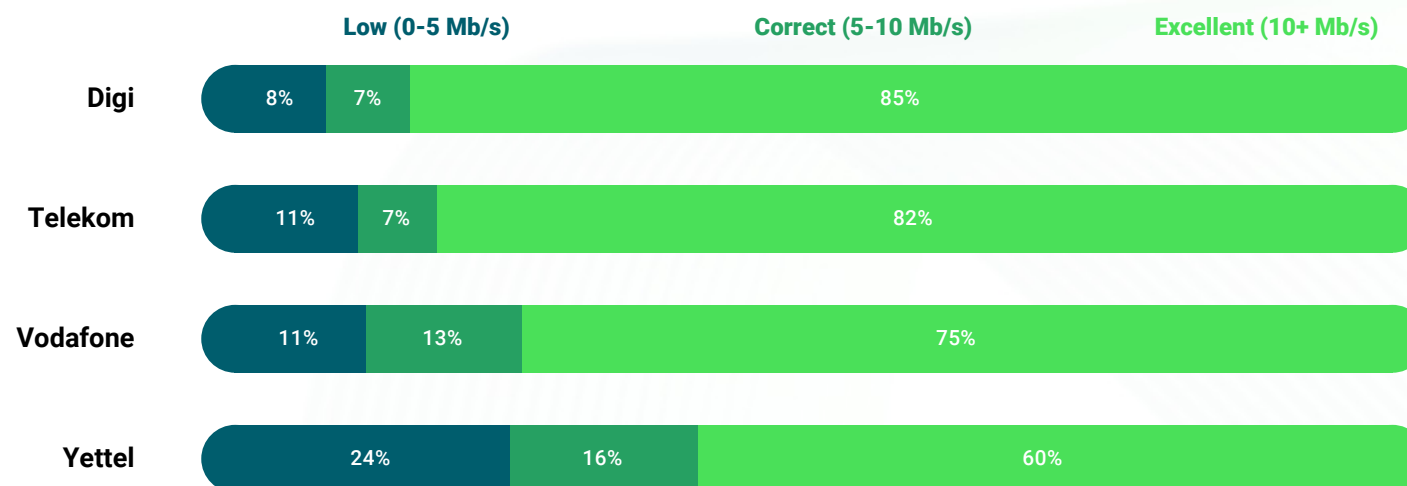

Upload Speed results ventilation (average)