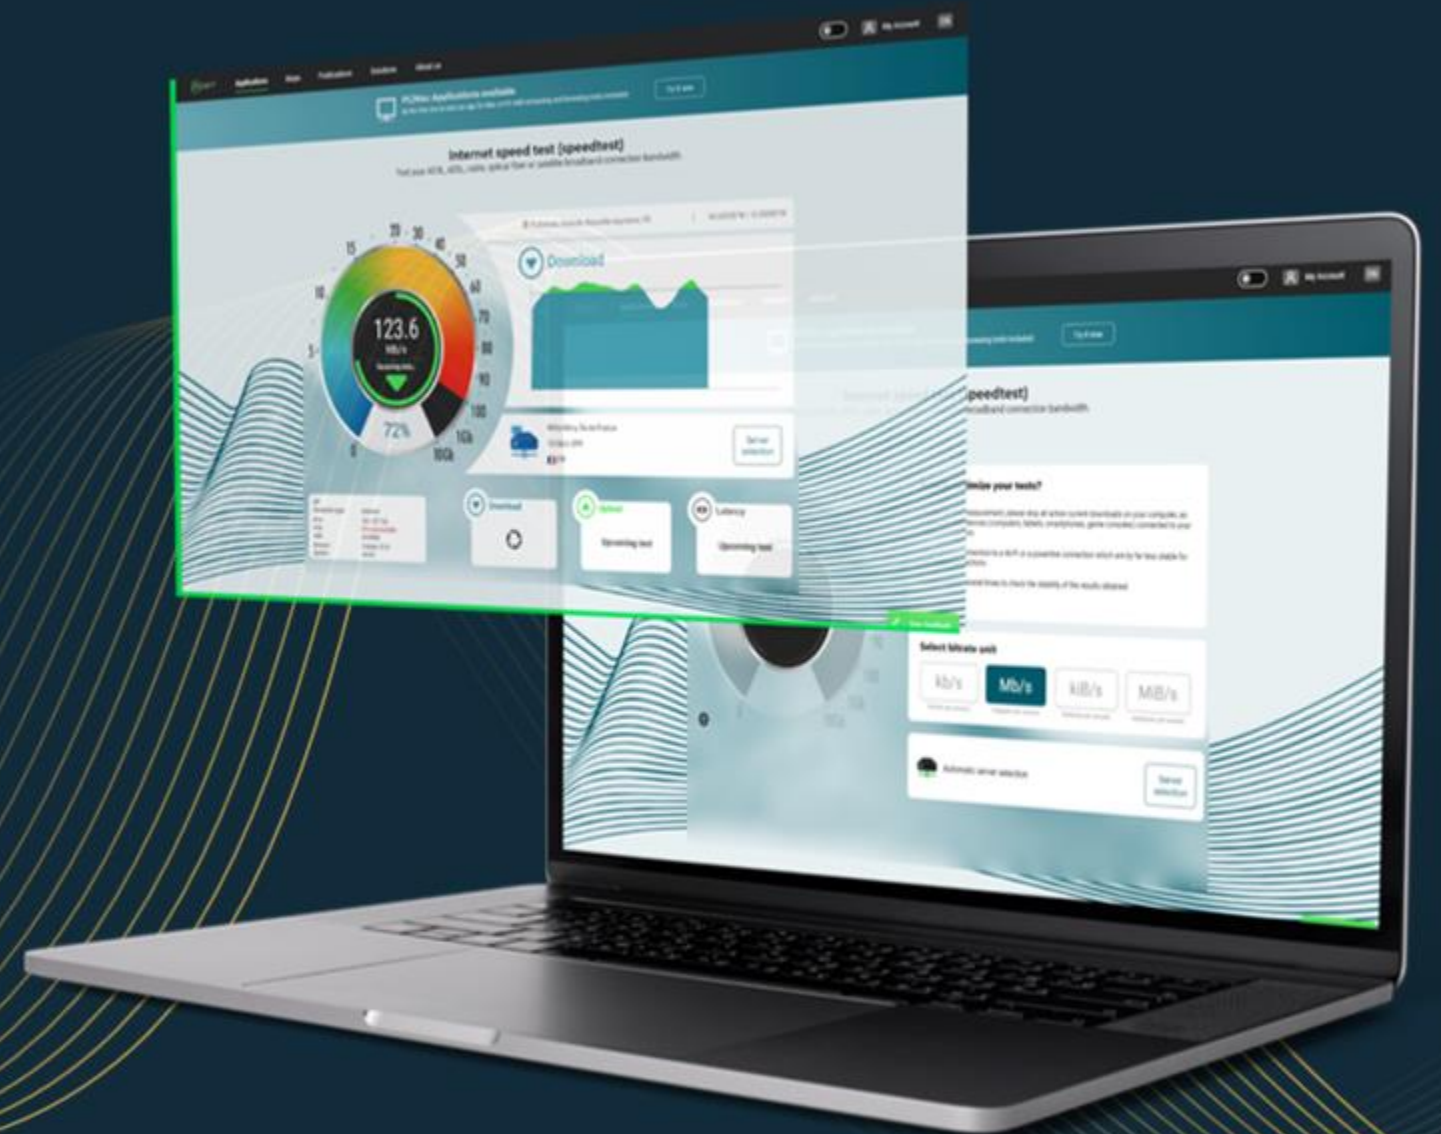

# Barometer of fixed Internet connections in Greece

01/01/2024 - 12/31/2024

**1**

**Introducing  
nPerf**

**2**

**Executive  
summary**

**3**

**Analysis**