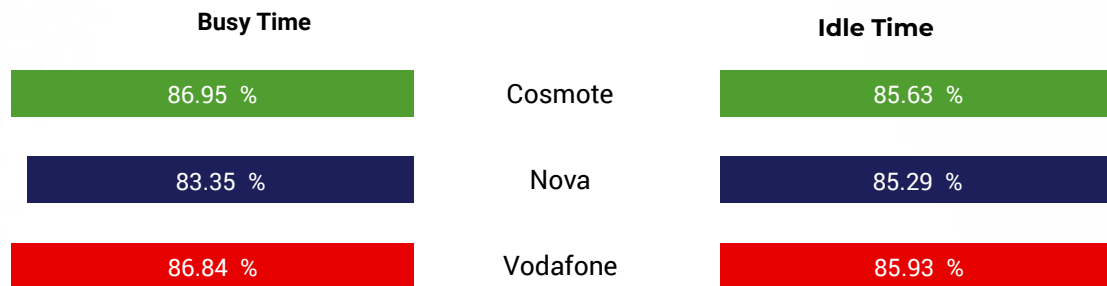

Streaming Performance rate (average)

Source : nperf.com

Streaming performance rate (average) evolution over the year