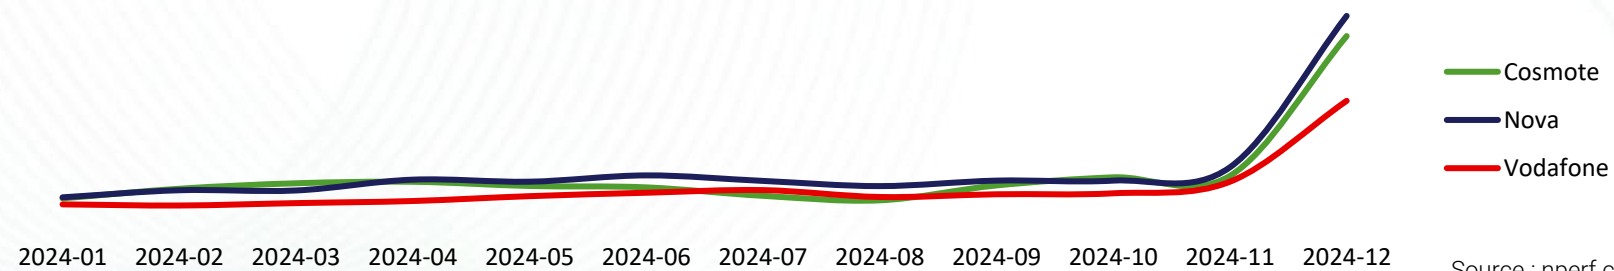

Upload Speed evolution over the year (average)