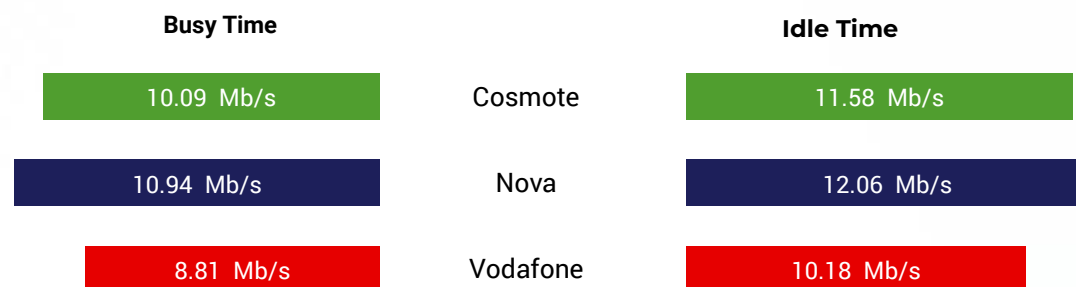

Upload Speed (average)