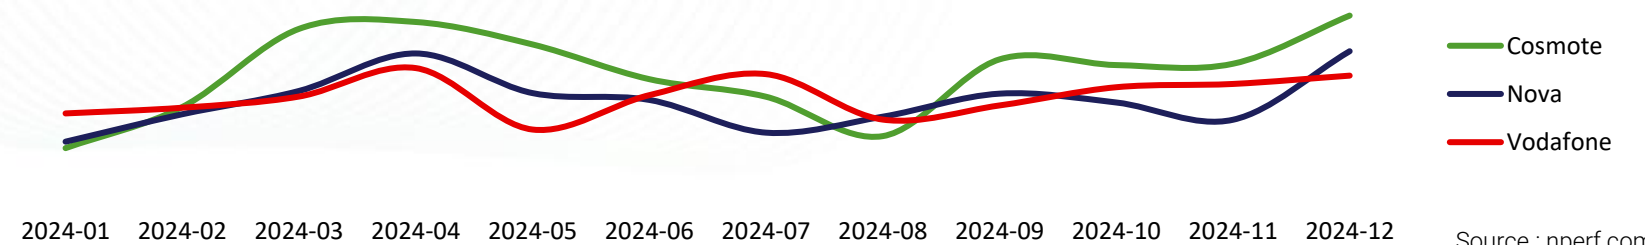

nPerf score evolution over the year (average)