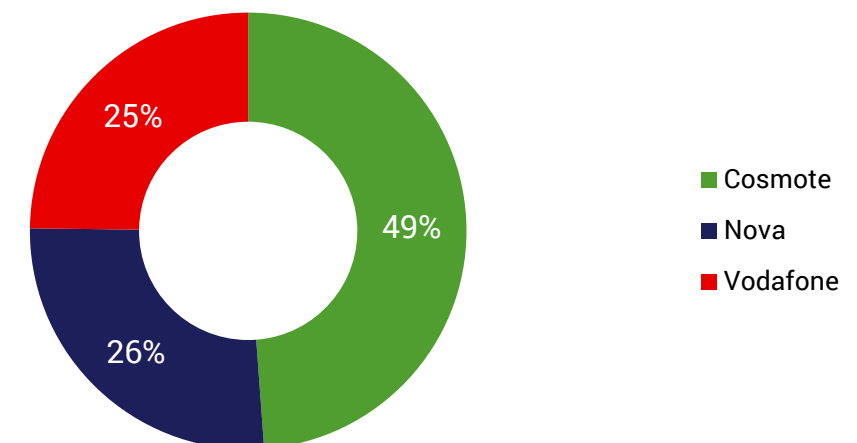

🌐 Browsing performance

The browsing test assesses the load time of the fully loaded pages, including images, javascript, CSS, and fonts, for the five most popular sites. This indicator reflects the perceived quality by the user.

📺 Streaming performance

The video streaming test gauges the load time of a fully loaded video in three resolutions on YouTube, considering stalls during playback. This indicator reflects the perceived quality by the user.

Statistical precision is crucial in accurately determining winners. At nPerf, we prioritize test quality, precise reporting, and transparency. Analyzing a large volume of tests in this study, we've achieved 1% precision for absolute values, highlighting the reliability and accuracy of our data.

For a more comprehensive understanding of the user experience, our report features test results during both Busy hours (6 PM to 11 PM) and Idle hours (the rest of the day). Busy hours, marked by network strain, can impact user experience through congestion. This approach helps in understanding how network performance fluctuates throughout the day.

We only include national Internet service providers with test share above 5% share. The chart below shows the overall test distribution for each service provider.

Overall distribution of the tests per provider (ISPs Share)

Source: nperf.com