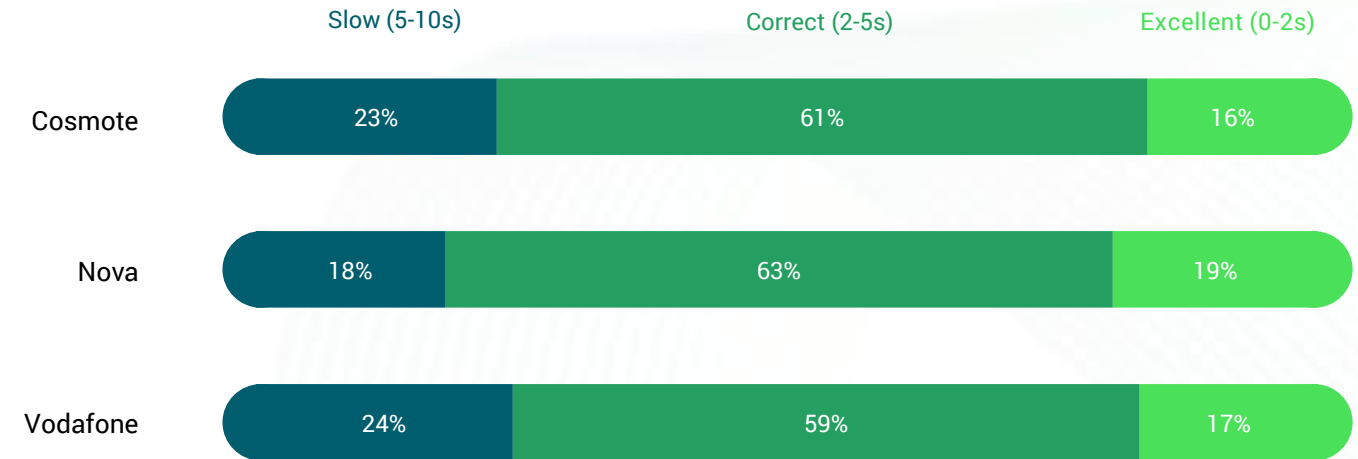

Browsing Performance results ventilation (average)