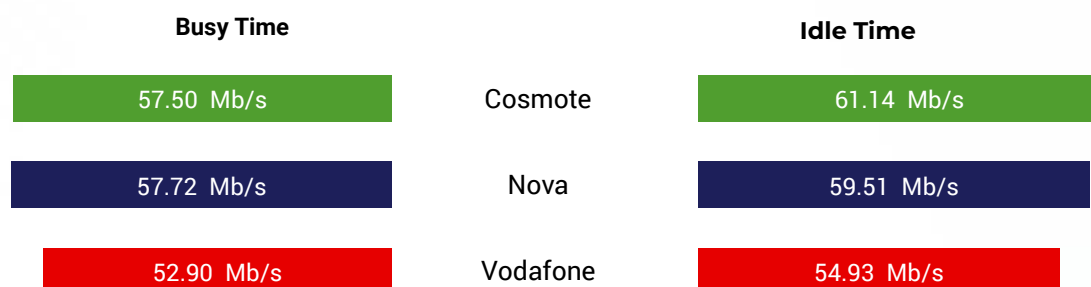

Download Speed (average)