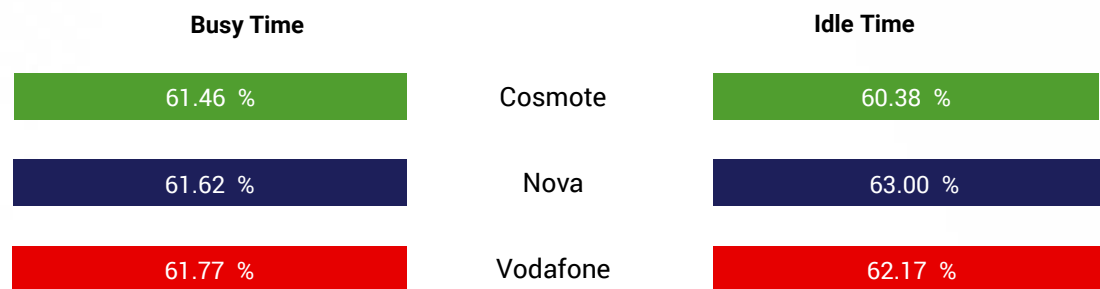

Browsing Performance rate (average)

Source : nperf.com

Browsing performance rate (average) evolution over the year