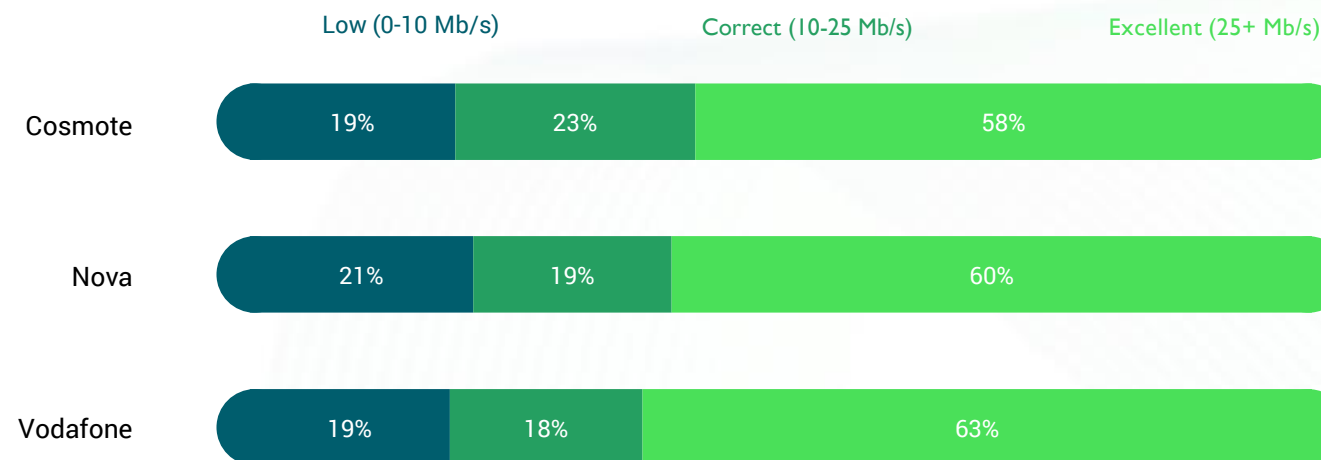

Download Speed results ventilation (average)