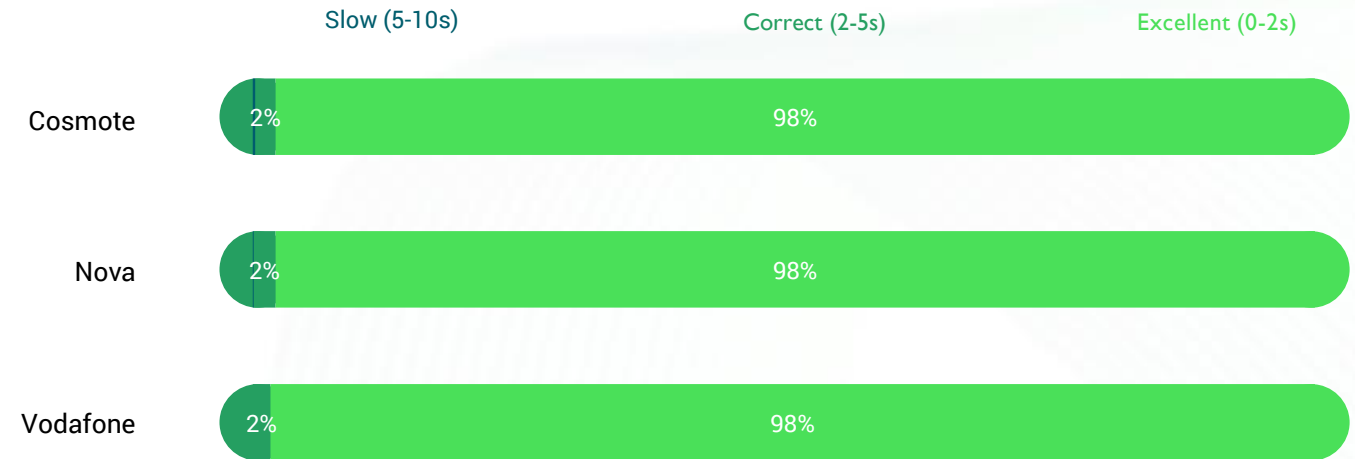

Streaming Performance results ventilation (average)