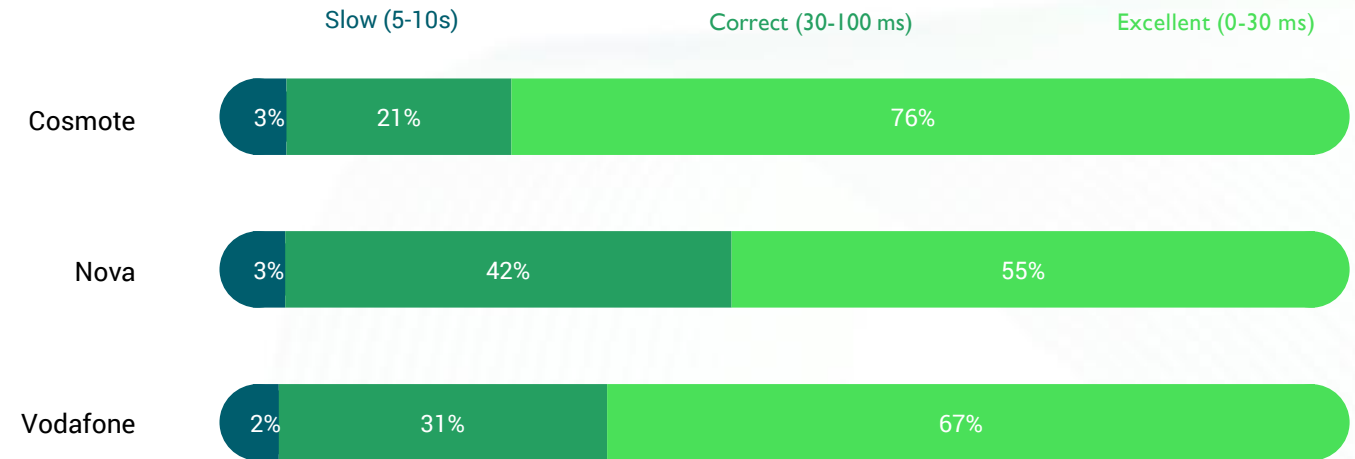

Latency Speed results ventilation (average)