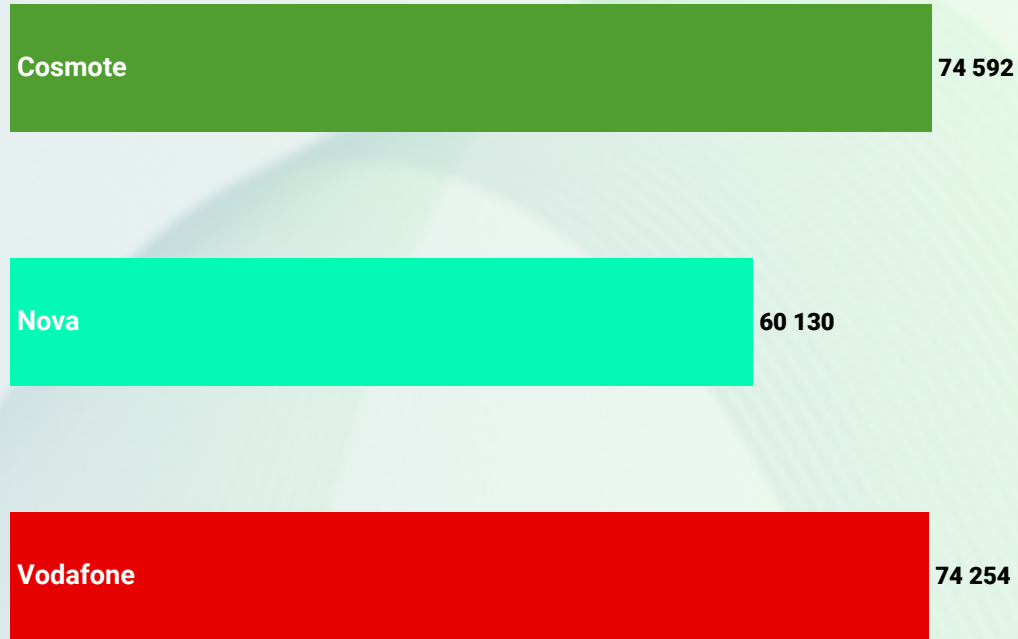

nPerf Score (nPoints)

Source : nperf.com

The subscribers of **Cosmote** and **Vodafone** enjoyed the best mobile Internet performances in Greece during 2023.

The nperf score takes into account the measured bitrates, the latency and the Qoe tests. The value of the points for the rates and the latency is calculated on a logarithmic scale, to better represent the perception of the user.