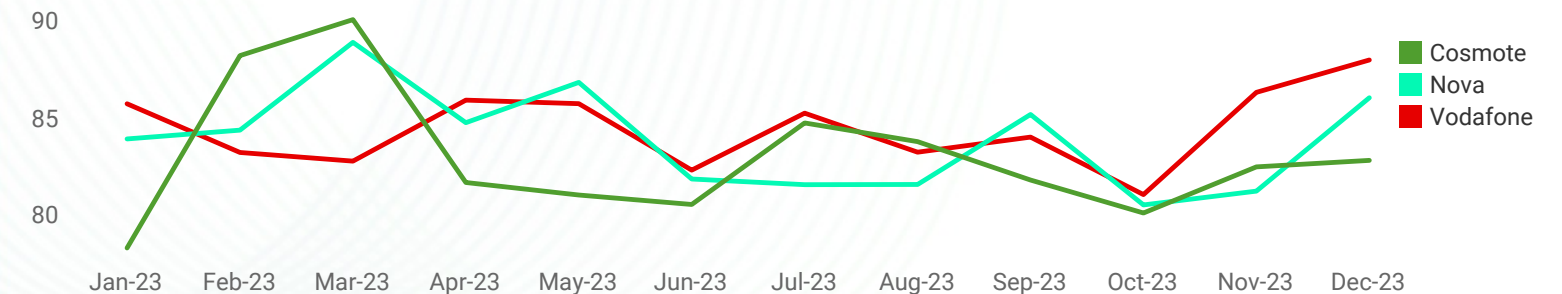

Source : nperf.com

Browsing Performance rate (average)

Source : nperf.com

The subscribers of Vodafone enjoyed the best mobile Internet browsing performance in 2023.

Browsing Performance results ventilation (average)

The subscribers of Vodafone and Nova enjoyed the best mobile Internet streaming performance in 2023.

Streaming Performance results ventilation (average)

Source : nperf.com

Streaming Performance rate (average)

Source : nperf.com

Streaming performance rate (average) evolution over the year

Source : nperf.com

Download Speed (average)

Source : nperf.com

The subscribers of Cosmote enjoyed the best average mobile Internet download speed in 2023.