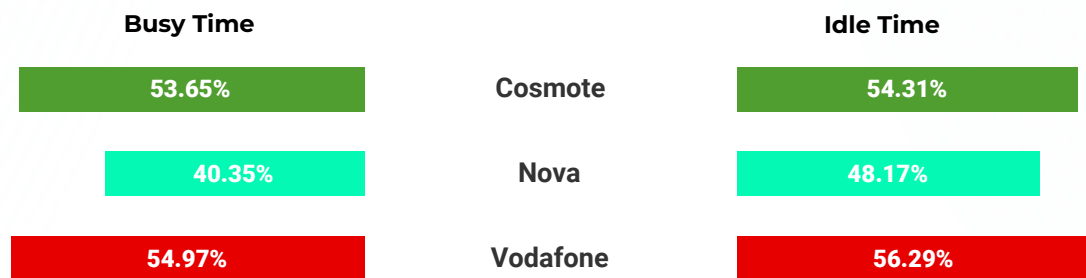

Browsing Performance rate (average)