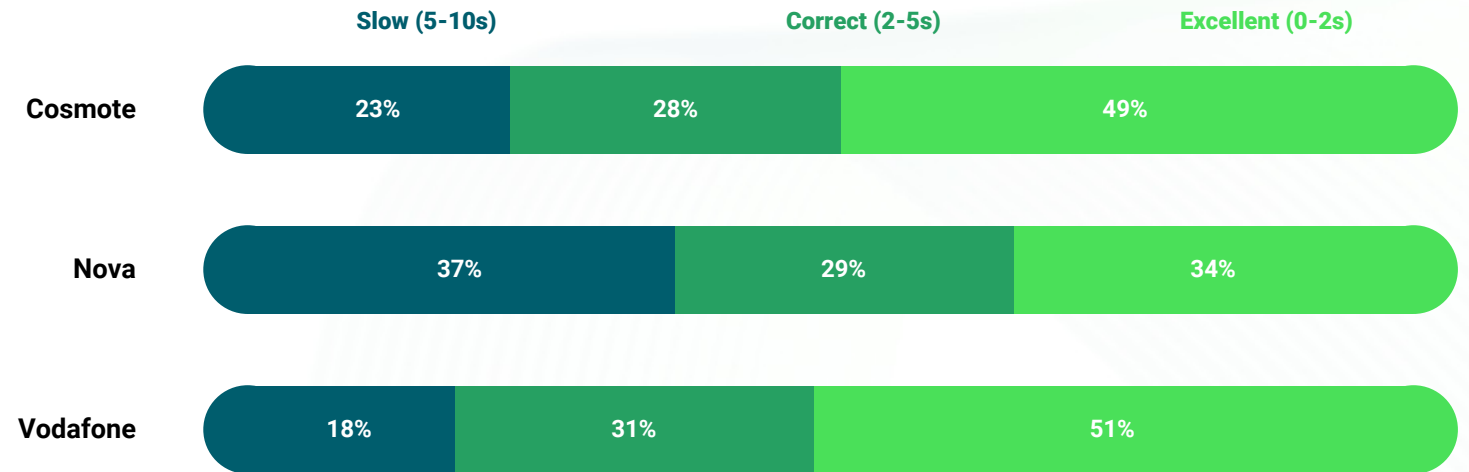

Source : nperf.com

Browsing Performance rate (average)

Source : nperf.com

The subscribers of Vodafone enjoyed the best mobile Internet browsing performance in 2023.

Browsing Performance results ventilation (average)