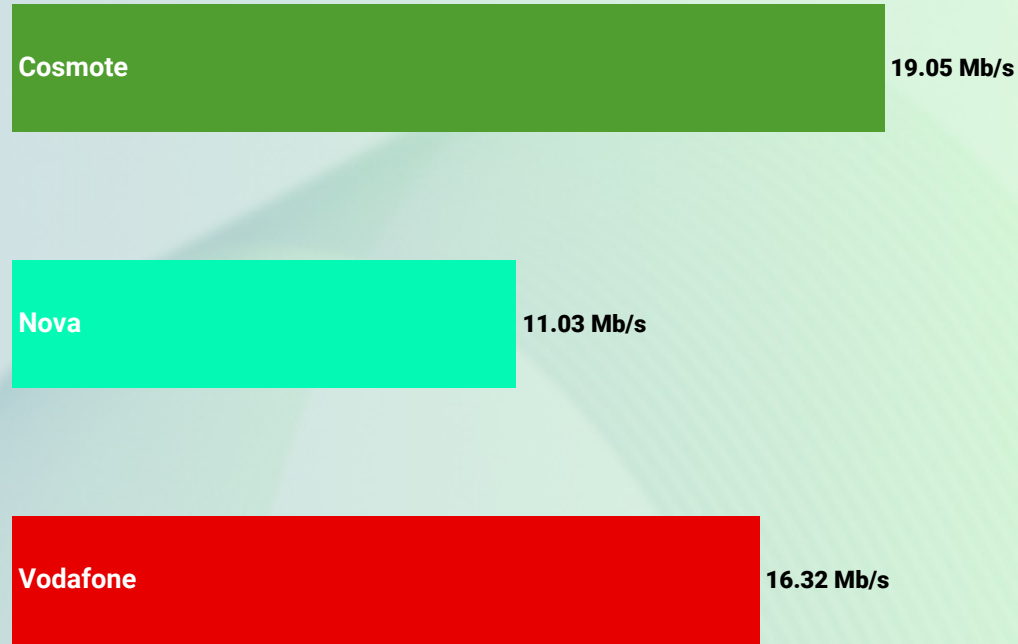

Upload Speed (average)