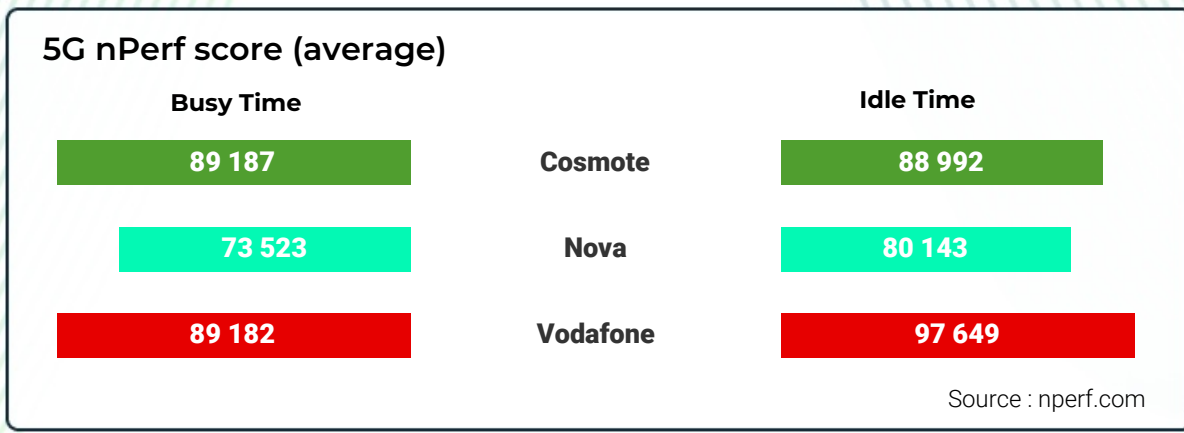

Latency Speed (average)

Source : nperf.com

Latency Speed evolution over the year (average)

Source : nperf.com

The subscribers of Vodafone enjoyed the best 5G mobile connections in Greece during 2023.

- Best 5G Mobile Performance : Vodafone (94 961 nPoints)
 - Best 5G Mobile Download speed : Cosmote (171.44 Mb/s)
 - Best 5G Mobile Upload speed : Cosmote (28.87 Mb/s)
 - Best 5G Mobile Latency speed : Vodafone (33.79 ms)
 - Best 5G Mobile Browsing experience : Vodafone (65.86 %)
 - Best 5G Mobile Video experience : Nova (87.69 %)
- Source : nperf.com

nPerf Score (nPoints)

Source : nperf.com

The subscribers of **Cosmote** and **Vodafone** enjoyed the best mobile Internet performances in Greece during 2023.

The nperf score takes into account the measured bitrates, the latency and the Qoe tests. The value of the points for the rates and the latency is calculated on a logarithmic scale, to better represent the perception of the user.

Thus, this score reflects the overall quality of the connection experienced by the user.

Source : nperf.com

Best mobile Internet performance in 2023

NOVA

Source : nperf.com

nPerf score evolution over the year (average)