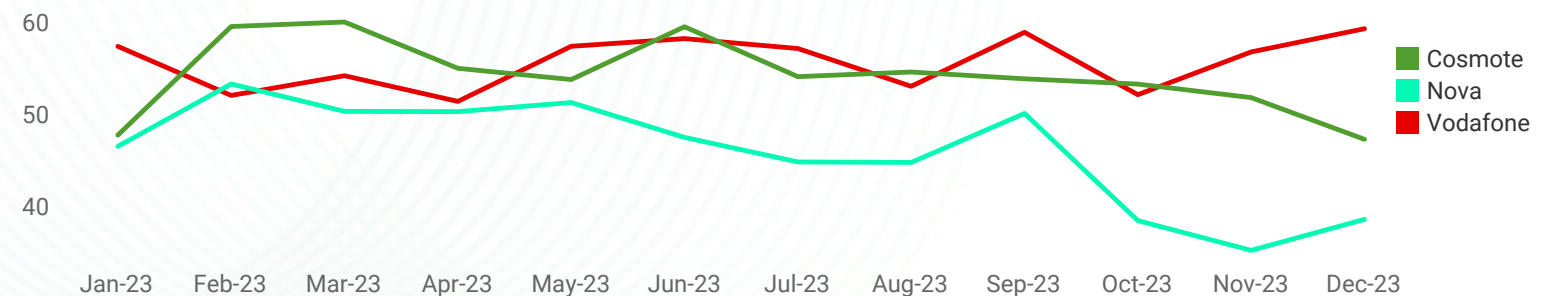

Browsing performance rate (average) evolution over the year