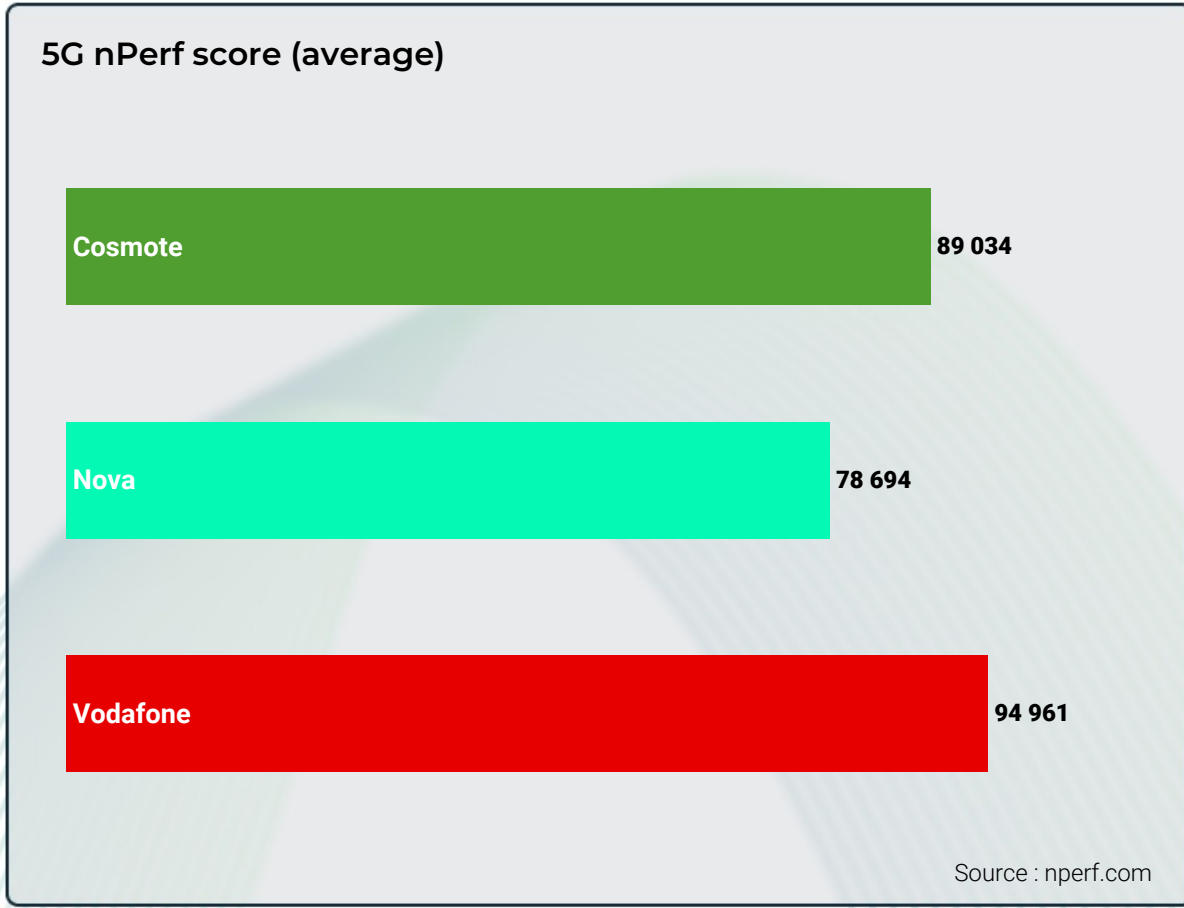

Latency Speed (average)

Source : nperf.com

Latency Speed evolution over the year (average)

Source : nperf.com

The subscribers of Vodafone enjoyed the best 5G mobile connections in Greece during 2023.

- Best 5G Mobile Performance : Vodafone (94 961 nPoints)
 - Best 5G Mobile Download speed : Cosmote (171.44 Mb/s)
 - Best 5G Mobile Upload speed : Cosmote (28.87 Mb/s)
 - Best 5G Mobile Latency speed : Vodafone (33.79 ms)
 - Best 5G Mobile Browsing experience : Vodafone (65.86 %)
 - Best 5G Mobile Video experience : Nova (87.69 %)
- Source : nperf.com

nPerf Score (nPoints)

Source : nperf.com

The subscribers of **Cosmote** and **Vodafone** enjoyed the best mobile Internet performances in Greece during 2023.

The nperf score takes into account the measured bitrates, the latency and the Qoe tests. The value of the points for the rates and the latency is calculated on a logarithmic scale, to better represent the perception of the user.