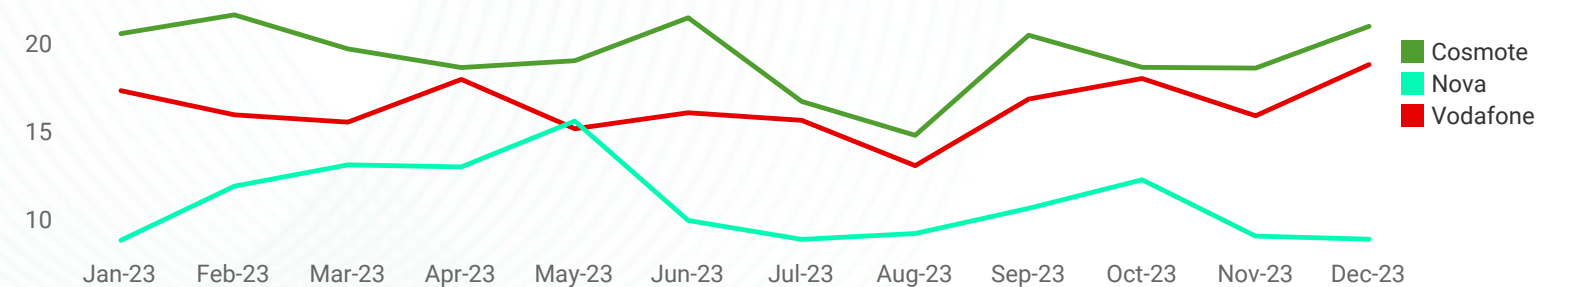

The subscribers of Cosmote enjoyed the best average mobile Internet upload speed in 2023.

Upload Speed results ventilation (average)

Source : nperf.com

Upload Speed (average)

Source : nperf.com

Upload Speed evolution over the year (average)

Source : nperf.com

Latency Speed (average)

Source : nperf.com

The subscribers of Vodafone enjoyed the best average mobile Internet latency speed in 2023.

Latency Speed results ventilation (average)

Source : nperf.com