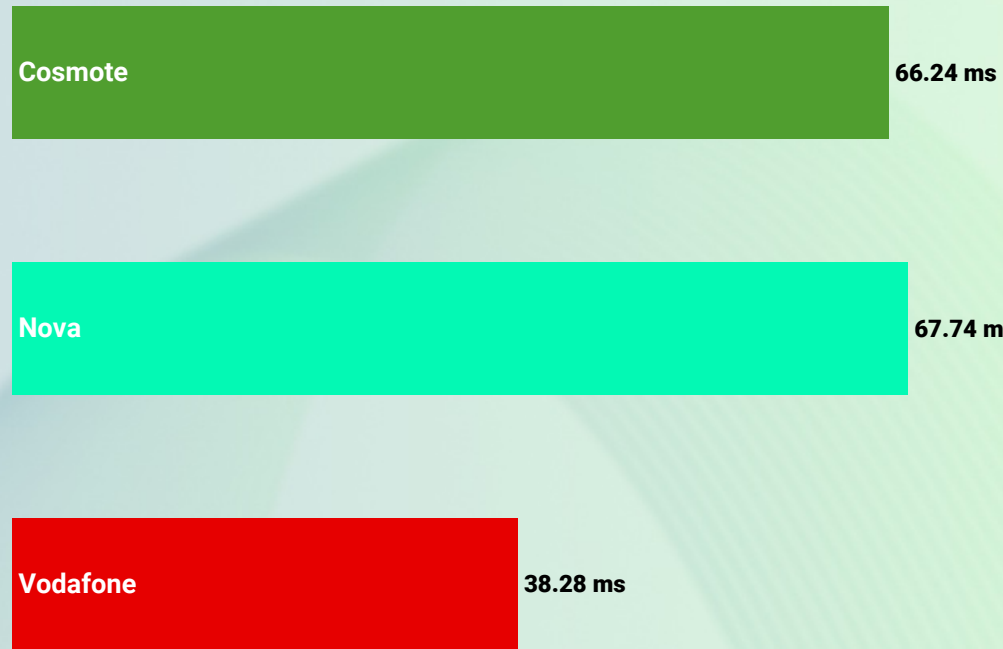

Latency Speed (average)