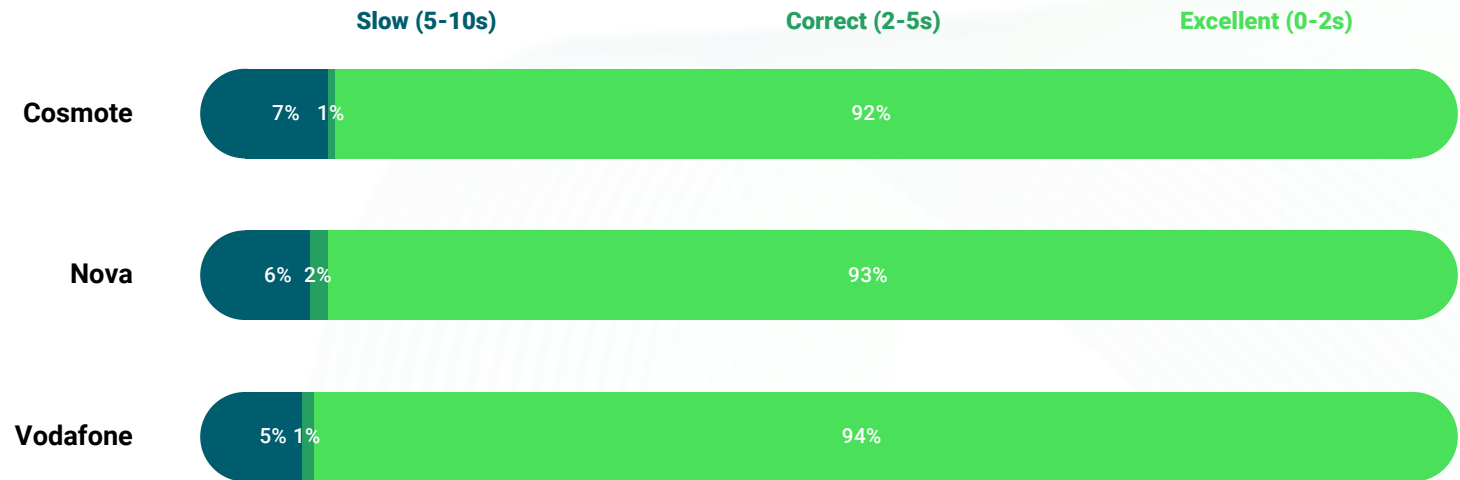

Source : nperf.com

Browsing Performance rate (average)

Source : nperf.com

The subscribers of Vodafone enjoyed the best mobile Internet browsing performance in 2023.

Browsing Performance results ventilation (average)

Source : nperf.com

Browsing Performance rate (average)

Source : nperf.com

Browsing performance rate (average) evolution over the year

Source : nperf.com

Streaming Performance rate (average)

Source : nperf.com

The subscribers of Vodafone and Nova enjoyed the best mobile Internet streaming performance in 2023.

Streaming Performance results ventilation (average)

Source : nperf.com

Streaming Performance rate (average)