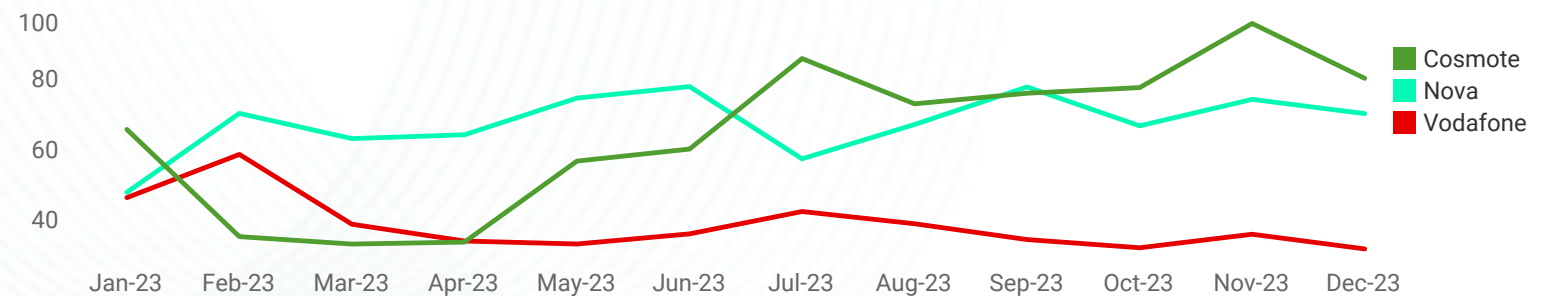

Latency Speed evolution over the year (average)