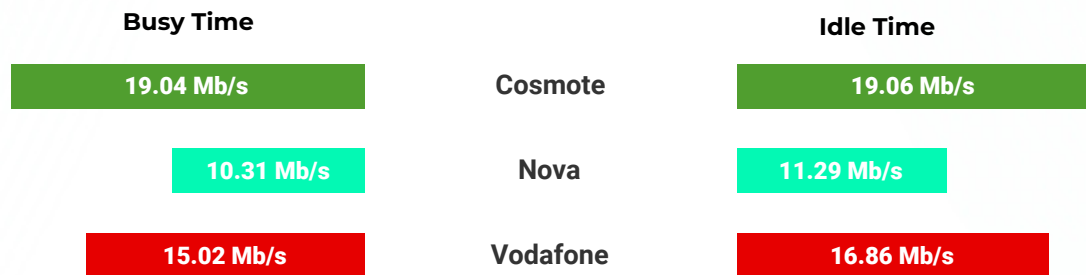

Download Speed results ventilation (average)

Source : nperf.com

Download Speed (average)

Source : nperf.com

Download Speed evolution over the year (average)

Source : nperf.com

Upload Speed (average)

Source : nperf.com

The subscribers of Cosmote enjoyed the best average mobile Internet upload speed in 2023.

Upload Speed results ventilation (average)

Source : nperf.com

Upload Speed (average)

Source : nperf.com

Upload Speed evolution over the year (average)