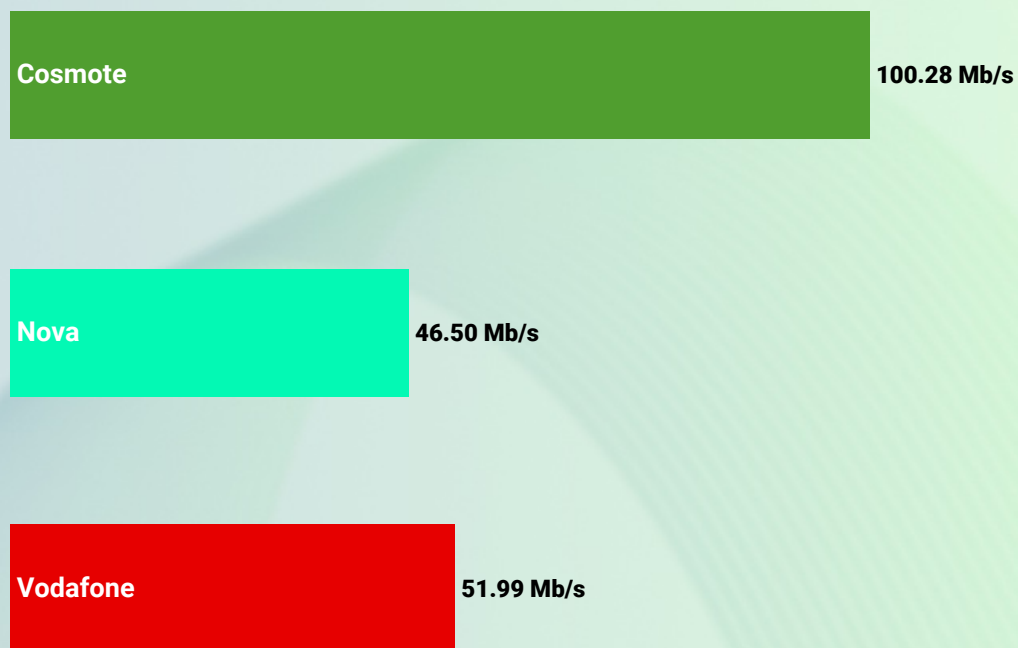

The subscribers of Vodafone and Nova enjoyed the best mobile Internet streaming performance in 2023.

Streaming Performance results ventilation (average)

Source : nperf.com

Streaming Performance rate (average)

Source : nperf.com

Streaming performance rate (average) evolution over the year

Source : nperf.com

Download Speed (average)

Source : nperf.com

The subscribers of Cosmote enjoyed the best average mobile Internet download speed in 2023.