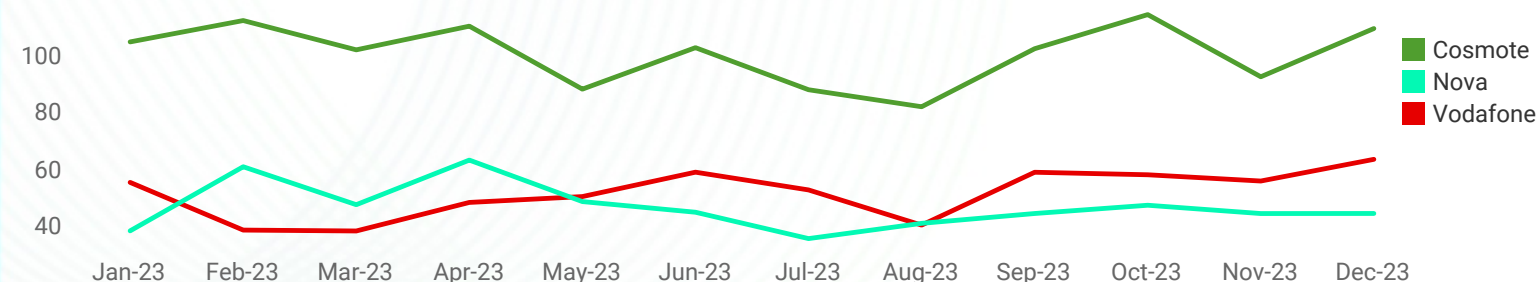

The subscribers of Vodafone and Nova enjoyed the best mobile Internet streaming performance in 2023.

Streaming Performance results ventilation (average)

Source : nperf.com

Streaming Performance rate (average)

Source : nperf.com

Streaming performance rate (average) evolution over the year

Source : nperf.com

Download Speed (average)

Source : nperf.com

The subscribers of Cosmote enjoyed the best average mobile Internet download speed in 2023.

Download Speed results ventilation (average)

Source : nperf.com

Download Speed (average)

Source : nperf.com

Download Speed evolution over the year (average)

Source : nperf.com

Upload Speed (average)

Source : nperf.com

The subscribers of Cosmote enjoyed the best average mobile Internet upload speed in 2023.

Upload Speed results ventilation (average)

Source : nperf.com

Upload Speed (average)

Source : nperf.com

Upload Speed evolution over the year (average)