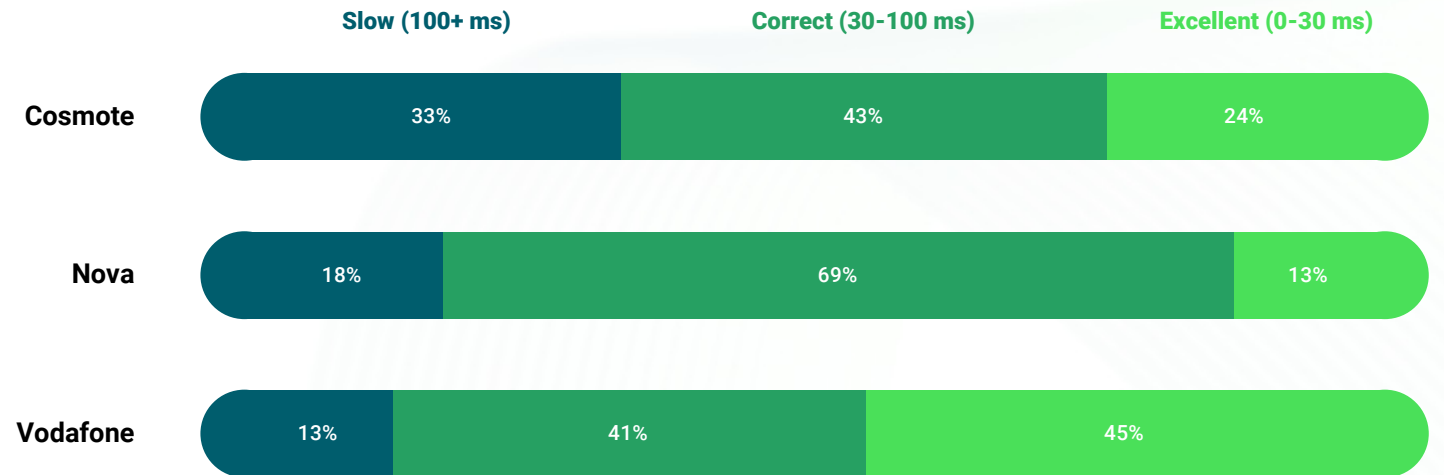

Source : nperf.com

Latency Speed (average)

Source : nperf.com

The subscribers of Vodafone enjoyed the best average mobile Internet latency speed in 2023.

Latency Speed results ventilation (average)

Source : nperf.com