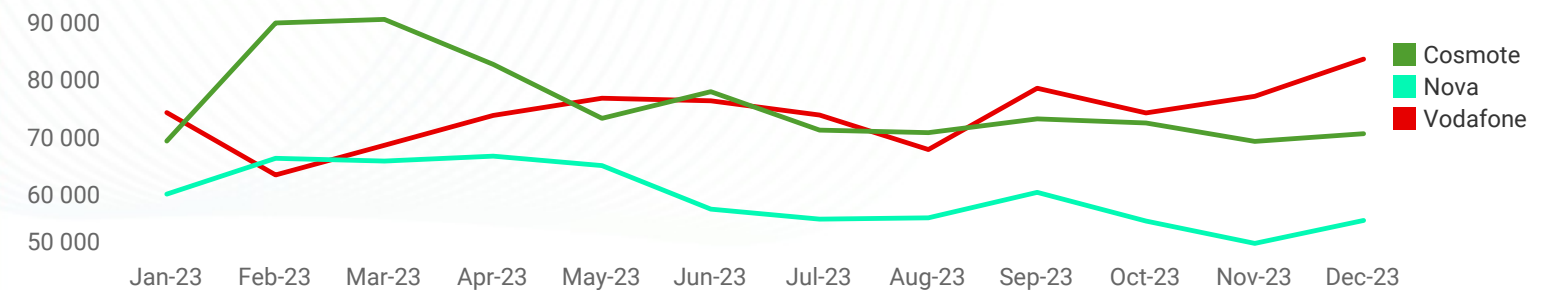

nPerf Score (nPoints)

Source : nperf.com

The subscribers of **Cosmote** and **Vodafone** enjoyed the best mobile Internet performances in Greece during 2023.

The nperf score takes into account the measured bitrates, the latency and the Qoe tests. The value of the points for the rates and the latency is calculated on a logarithmic scale, to better represent the perception of the user.

Thus, this score reflects the overall quality of the connection experienced by the user.

Source : nperf.com

Best mobile Internet performance in 2023

NOVA

Source : nperf.com

nPerf score evolution over the year (average)