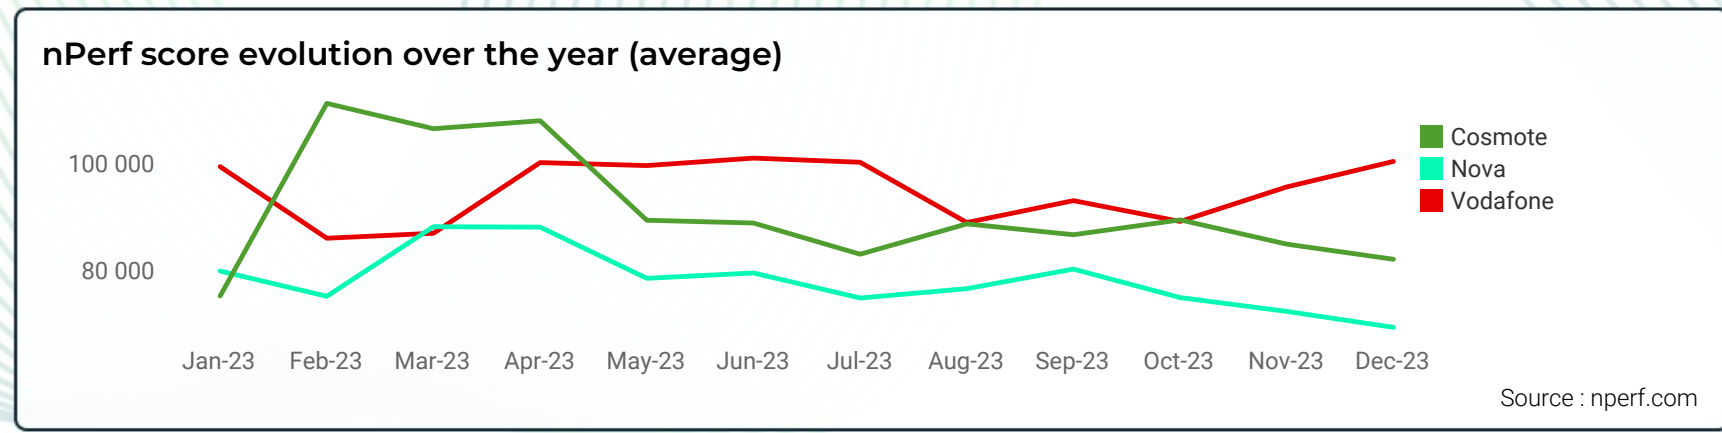

Source : nperf.com

Latency Speed (average)

Source : nperf.com

The subscribers of Vodafone enjoyed the best average mobile Internet latency speed in 2023.

Latency Speed results ventilation (average)

Source : nperf.com

Latency Speed (average)

Source : nperf.com

Latency Speed evolution over the year (average)

Source : nperf.com

The subscribers of Vodafone enjoyed the best 5G mobile connections in Greece during 2023.

- Best 5G Mobile Performance : Vodafone (94 961 nPoints)
 - Best 5G Mobile Download speed : Cosmote (171.44 Mb/s)
 - Best 5G Mobile Upload speed : Cosmote (28.87 Mb/s)
 - Best 5G Mobile Latency speed : Vodafone (33.79 ms)
 - Best 5G Mobile Browsing experience : Vodafone (65.86 %)
 - Best 5G Mobile Video experience : Nova (87.69 %)
- Source : nperf.com

nPerf Score (nPoints)

Source : nperf.com

The subscribers of **Cosmote** and **Vodafone** enjoyed the best mobile Internet performances in Greece during 2023.

The nperf score takes into account the measured bitrates, the latency and the Qoe tests. The value of the points for the rates and the latency is calculated on a logarithmic scale, to better represent the perception of the user.

Thus, this score reflects the overall quality of the connection experienced by the user.

Source : nperf.com

Best mobile Internet performance in 2023

NOVA

Source : nperf.com

nPerf score evolution over the year (average)