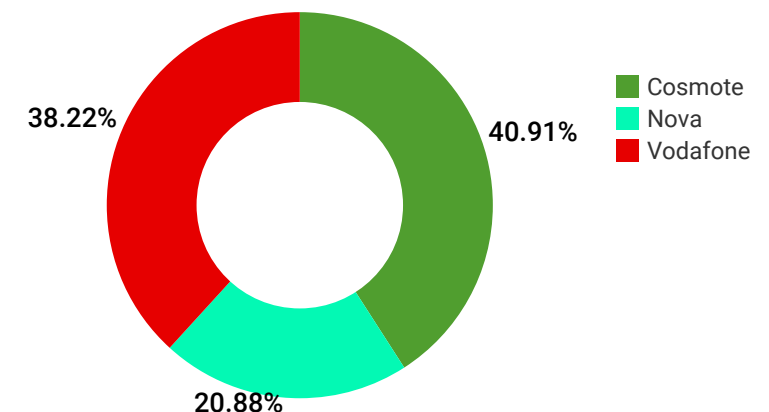

🌐 Browsing performance :

The browsing test assesses the load time of the fully loaded pages, including images, JavaScript, CSS, and fonts, for the five most popular sites. This indicator reflects the user's perceived quality of the Internet network.

📺 Streaming performance :

The video streaming test gauges the load time of a fully loaded video in three resolutions on YouTube, considering stalls during playback. This indicator reflects the user's perceived quality of the Internet network.

Statistical precision is crucial in accurately determining winners. At nPerf, we prioritize test quality, precise reporting, and transparency. Analyzing a large volume of tests in this study, we've achieved 3 % precision for absolute values and 1 point for percentage-based results, highlighting the reliability and accuracy of our data.

For a more comprehensive understanding of the user experience, our report features test results during both Busy hours (6 PM to 11 PM) and Idle hours (the rest of the day). Busy hours, marked by network strain, can impact user experience through congestion. This approach helps in understanding how network performance fluctuates throughout the day.

We only include national Internet service providers with test share above 5% share. The chart below shows the overall test distribution for each service provider.

Overall distribution of the tests per provider (ISPs Share)

Source : nperf.com