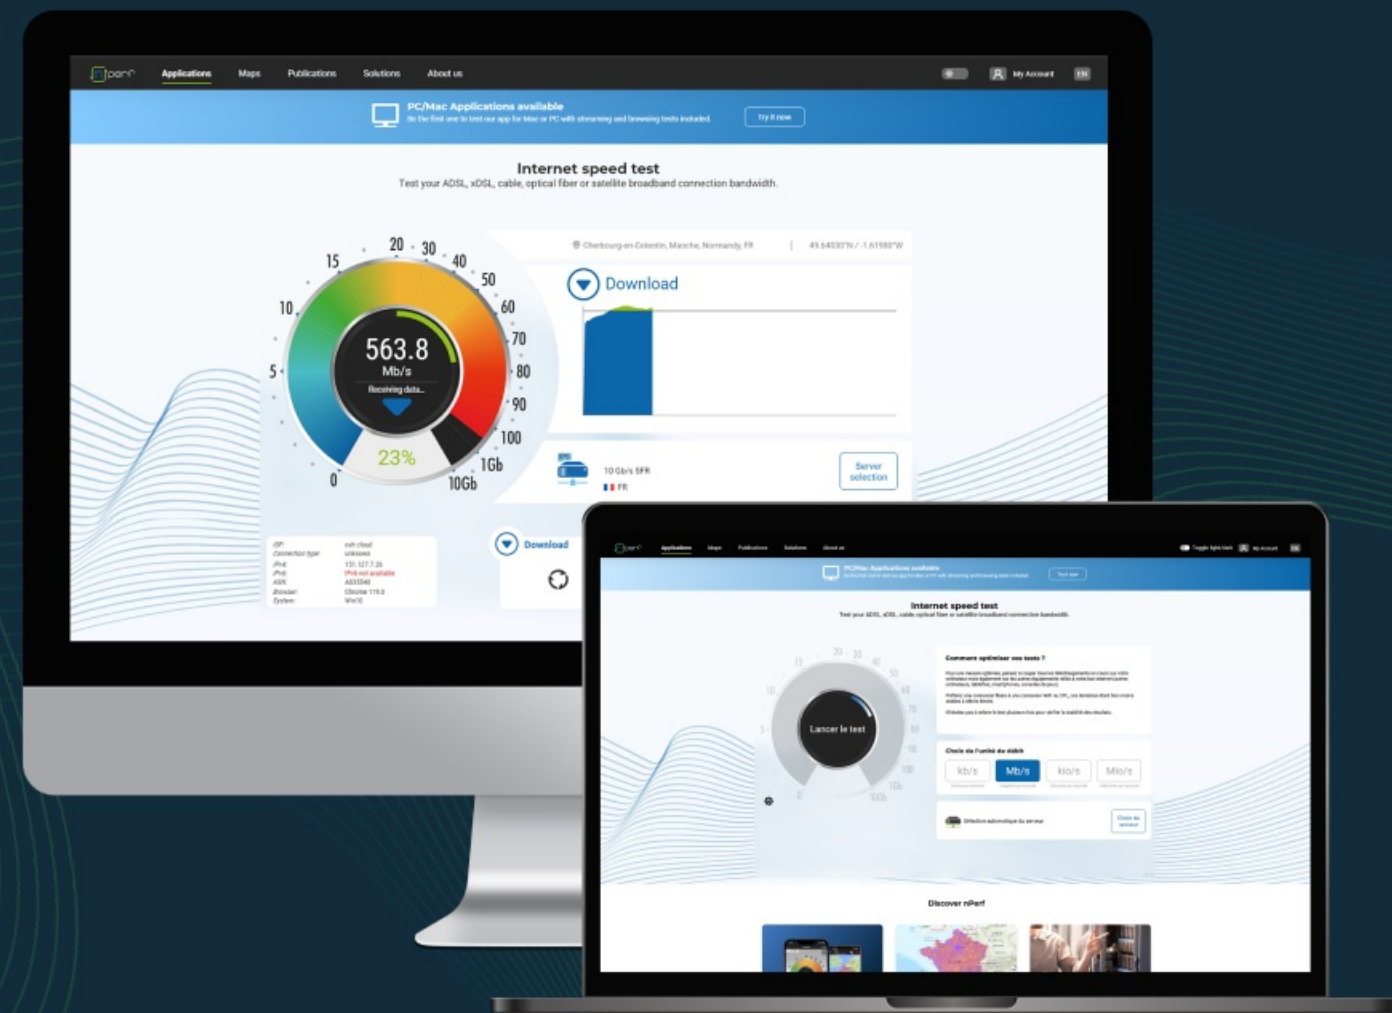

Barometer of fixed Internet Connections in Greece.

01/01/2023 - 31/12/2023