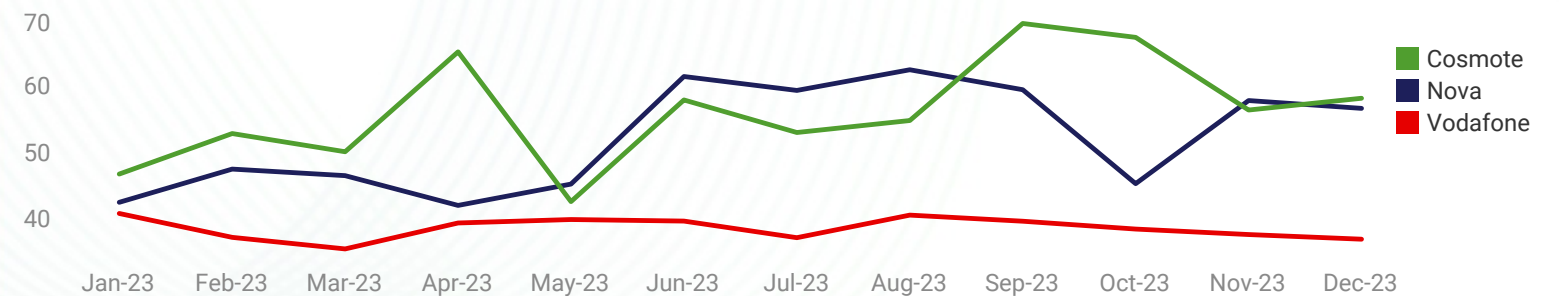

The subscribers of Vodafone enjoyed the best average broadband latency in 2023.

Latency Speed results ventilation (average)

Source : nperf.com

Latency Speed (average)

Source : nperf.com

Average latency Speed evolution over the year

Source : nperf.com

nPerf Score (nPoints)

Source : nperf.com

The subscribers of Vodafone enjoyed the best broadband performances in Greece during 2023.

The nperf score takes into account the measured bitrates and the latency. The value of the points for the rates and the latency is calculated on a logarithmic scale, to better represent the perception of the user.

Thus, this score reflects the overall quality of the connection experienced by the user.

Source : nperf.com

vodafone
Best fixed Internet performance in 2023

COSMOTE

NOVA

vodafone

Source : nperf.com

nPerf score evolution over the year (average)