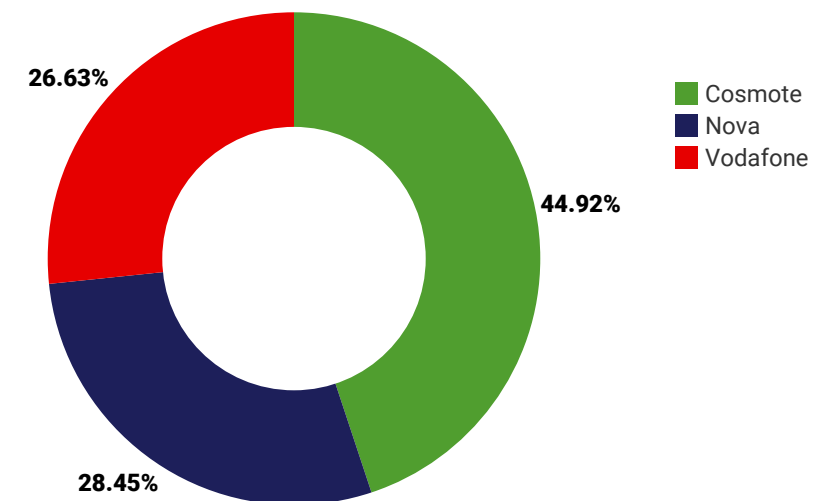

▲ Upload bitrate :

Indicates the amount of data your connection can send in one second from the nPerf server. The highest the measured value, the best is the bitrate of your connection.

◀▶ Latency (ping) :

It indicated the delay a small packet of data requires to make a round-trip from your computer to the nPerf server. The shorter the delay, the most reactive your connection is. The main is the minimum value.

Statistical precision is crucial in accurately determining winners. At nPerf, we prioritize test quality, precise reporting, and transparency. Analyzing a large volume of tests in this study, we've achieved 2 % precision for absolute values and 1 point for percentage-based results, highlighting the reliability and accuracy of our data.

For a more comprehensive understanding of the user experience, our report features test results during both Busy hours (6 PM to 11 PM) and Idle hours (the rest of the day). Busy hours, marked by network strain, can impact user experience through congestion. This approach helps in understanding how network performance fluctuates throughout the day.

We only include national Internet service providers with test share above 5% share. The chart below shows the overall test distribution for each service provider.

Overall distribution of the tests per provider (ISPs Share)

Source : nperf.com