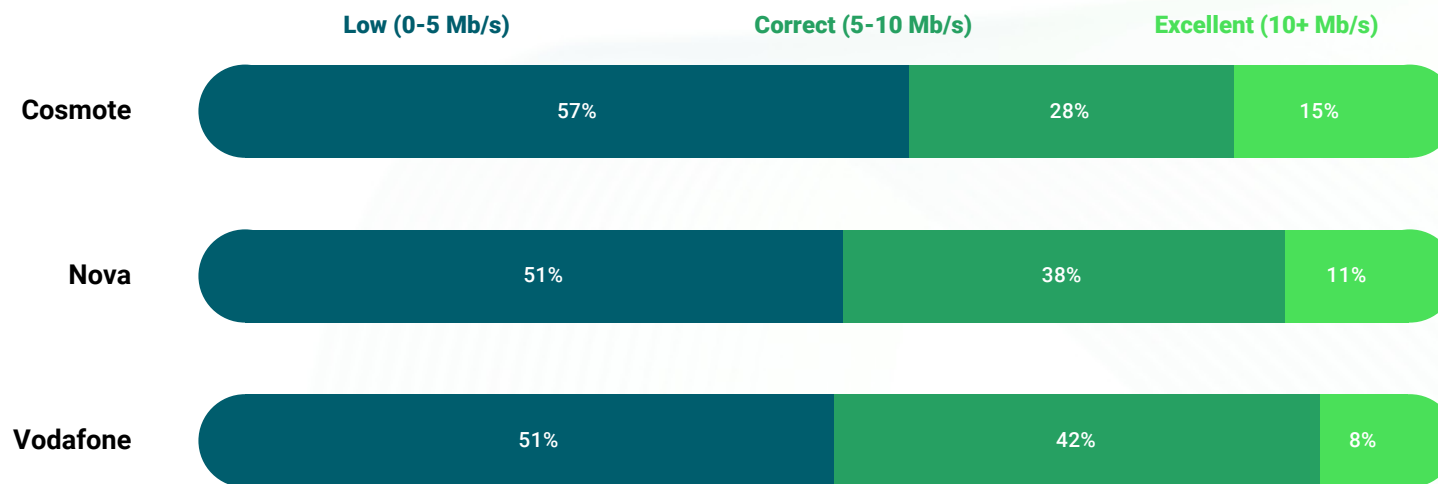

Upload Speed results ventilation (average)