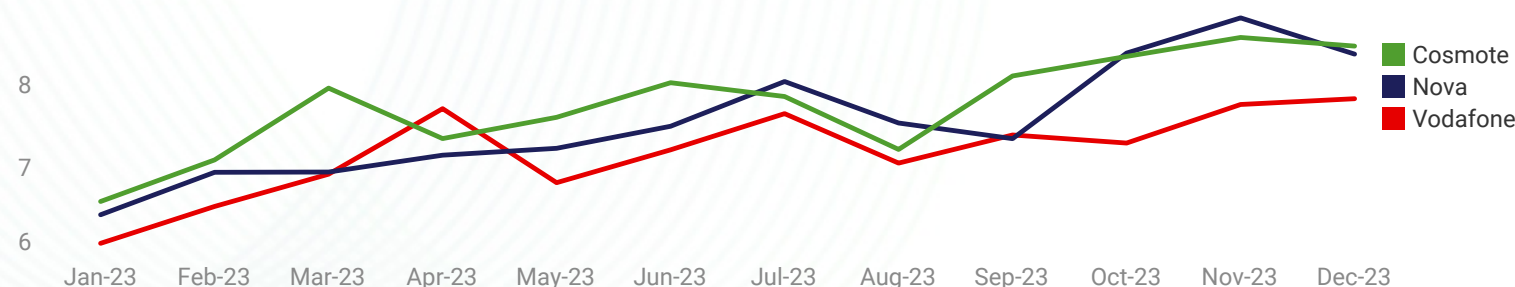

Download Speed (average)

Source : nperf.com

Download Speed evolution over the year (average)

Source : nperf.com

Upload Speed (average)

Source : nperf.com

The subscribers of Cosmote enjoyed the best average broadband upload speed in 2023.

Upload Speed results ventilation (average)

Source : nperf.com

Upload Speed (average)

Source : nperf.com

Upload Speed evolution over the year (average)

Source : nperf.com

Latency Speed (average)

Source : nperf.com

The subscribers of Vodafone enjoyed the best average broadband latency in 2023.

Latency Speed results ventilation (average)

Source : nperf.com

Latency Speed (average)

Source : nperf.com

Average latency Speed evolution over the year