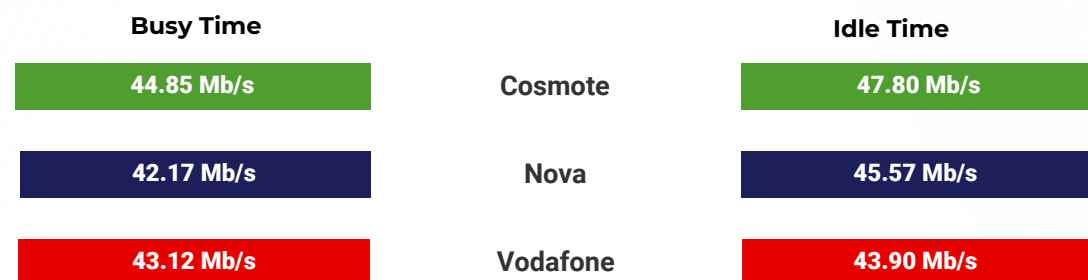

Download Speed (average)