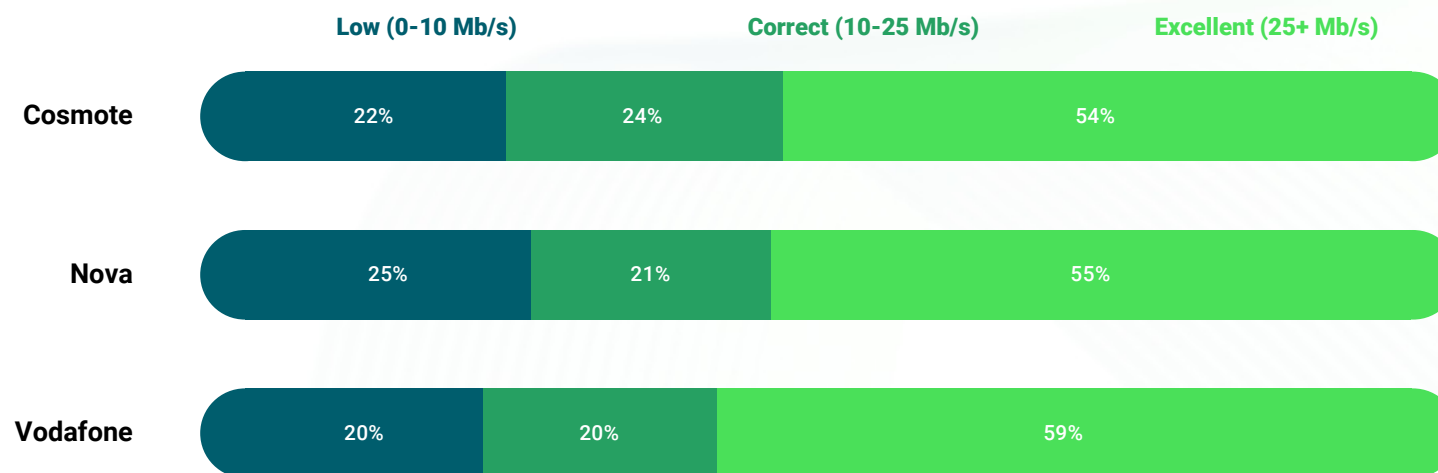

Source : nperf.com

Download Speed (average)

Source : nperf.com

The subscribers of Cosmote enjoyed the best average broadband download speed in 2023.

Download Speed results ventilation (average)

Source : nperf.com