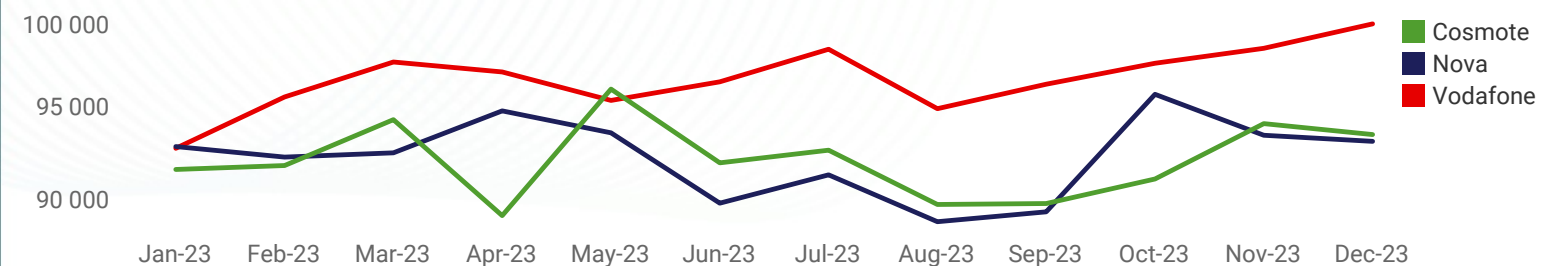

Source : nperf.com

nPerf Score (nPoints)

Source : nperf.com

The subscribers of Vodafone enjoyed the best broadband performances in Greece during 2023.

The nperf score takes into account the measured bitrates and the latency. The value of the points for the rates and the latency is calculated on a logarithmic scale, to better represent the perception of the user.

Thus, this score reflects the overall quality of the connection experienced by the user.

Source : nperf.com

vodafone
Best fixed Internet performance in 2023

COSMOTE

NOVA

vodafone

Source : nperf.com

nPerf score evolution over the year (average)