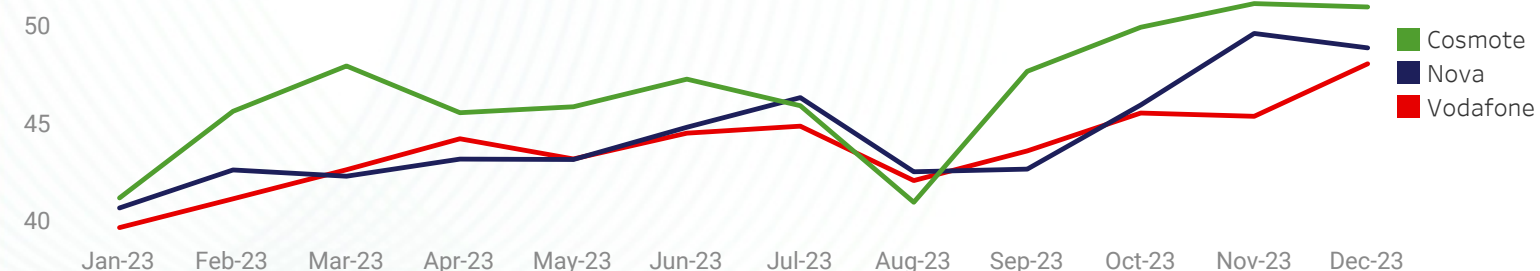

Source : nperf.com

Download Speed (average)

Source : nperf.com

The subscribers of Cosmote enjoyed the best average broadband download speed in 2023.

Download Speed results ventilation (average)

Source : nperf.com

Download Speed (average)

Source : nperf.com

Download Speed evolution over the year (average)

Source : nperf.com

Upload Speed (average)

Source : nperf.com

The subscribers of Cosmote enjoyed the best average broadband upload speed in 2023.