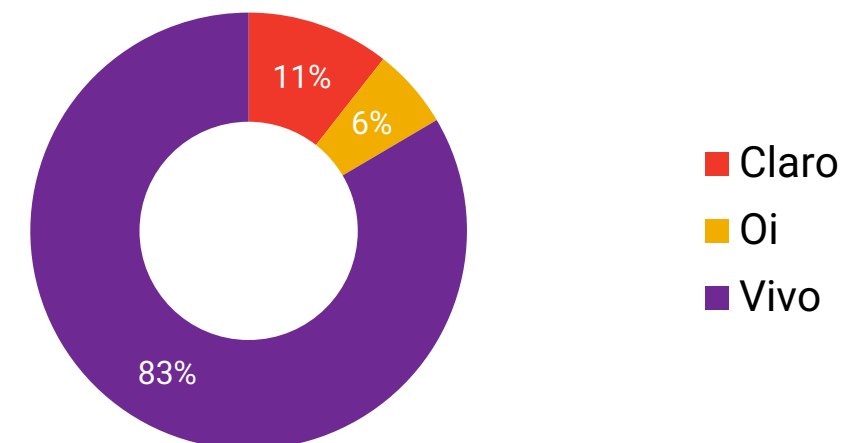

Statistical precision is crucial in accurately determining winners. At nPerf, we prioritize test quality, precise reporting, and transparency. Analyzing a large volume of tests in this study, we've achieved 0.3% precision for absolute values, highlighting the reliability and accuracy of our data.

For a more comprehensive understanding of the user experience, our report features test results during both Busy hours (6 PM to 11 PM) and Idle hours (the rest of the day). Busy hours, marked by network strain, can impact user experience through congestion. This approach helps in understanding how network performance fluctuates throughout the day.

We only include national Internet service providers with test share above 5% share. The chart below shows the overall test distribution for each service provider.

Overall distribution of the tests per provider (ISPs Share)

Source : nperf.com