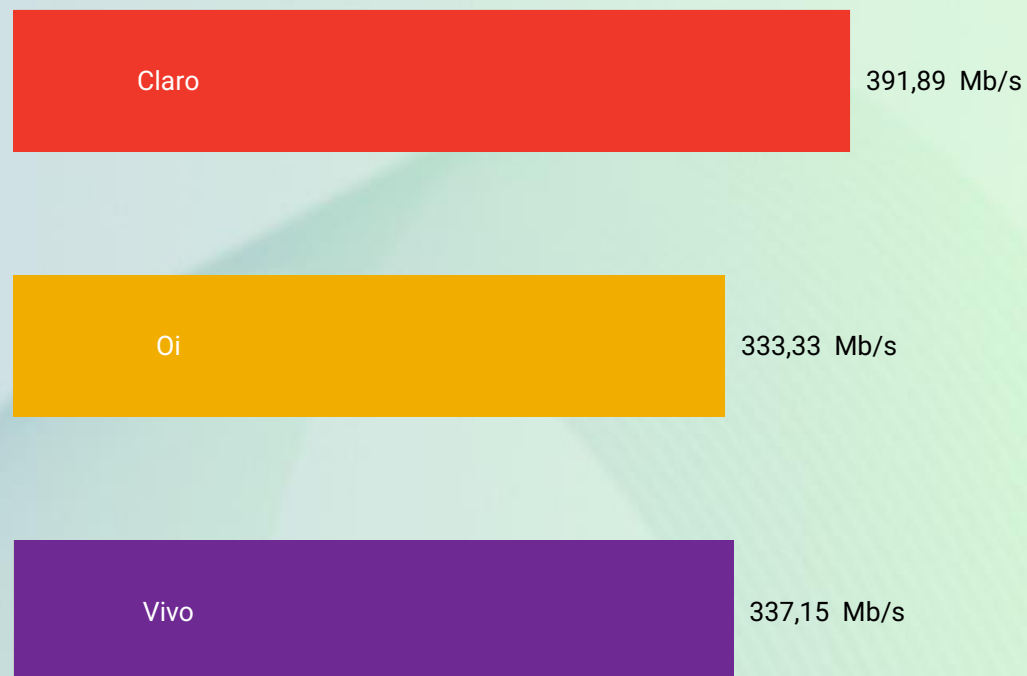

## Download Speed (average)

Source : nperf.com

The subscribers of **Claro** enjoyed the best average mobile Internet download speed in 2024.