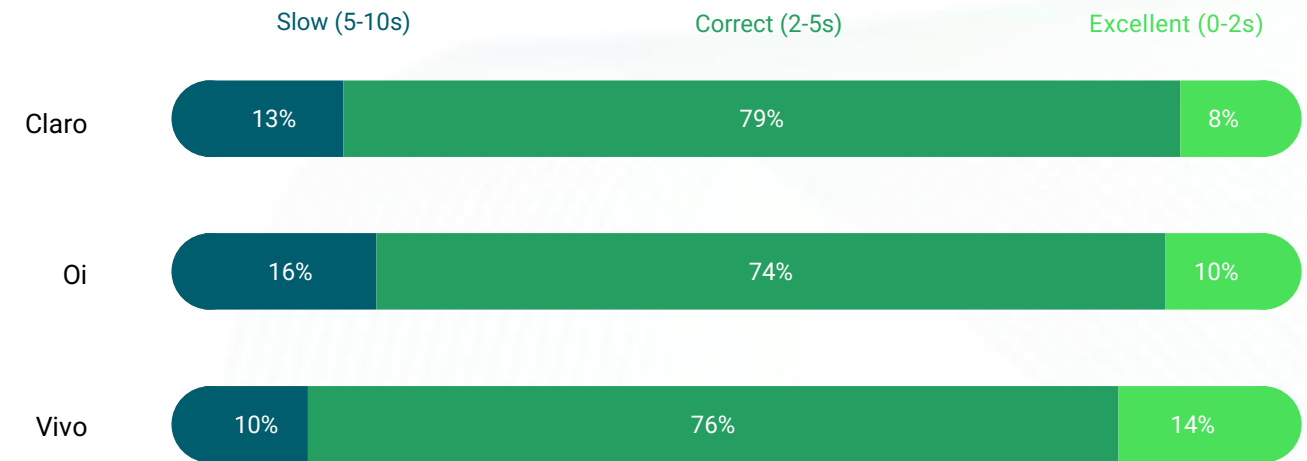

Browsing Performance results ventilation (average)