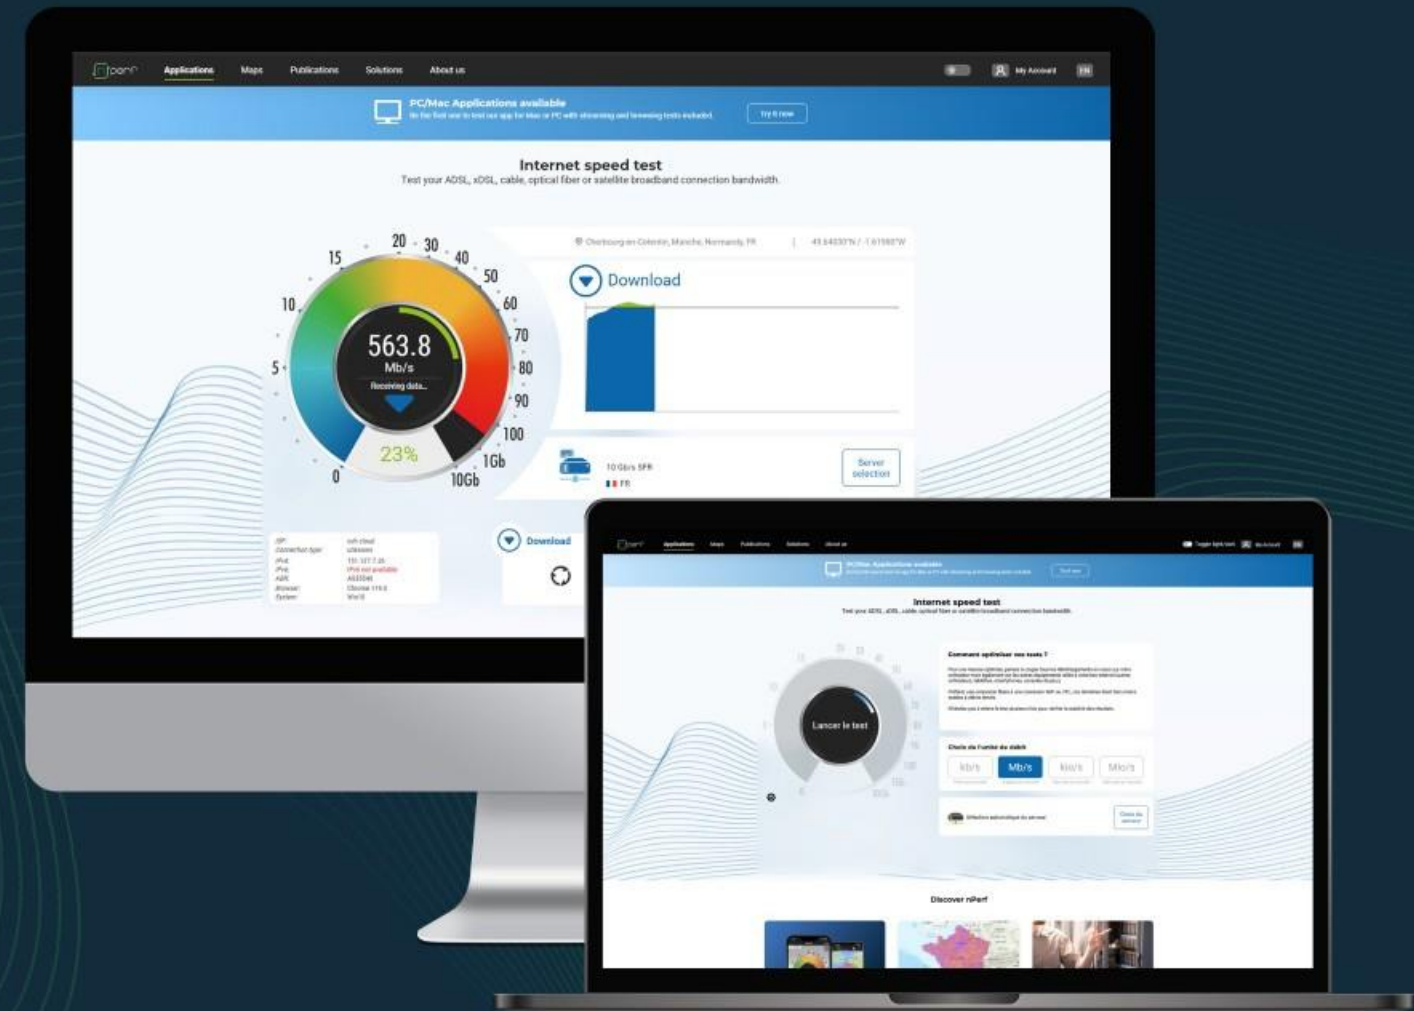

# Barometer of fixed Internet connections in Brazil

01/07/2023 - 30/06/2024

**1**

**Introducing  
nPerf**

**2**

**Executive  
summary**

**3**

**Analysis**