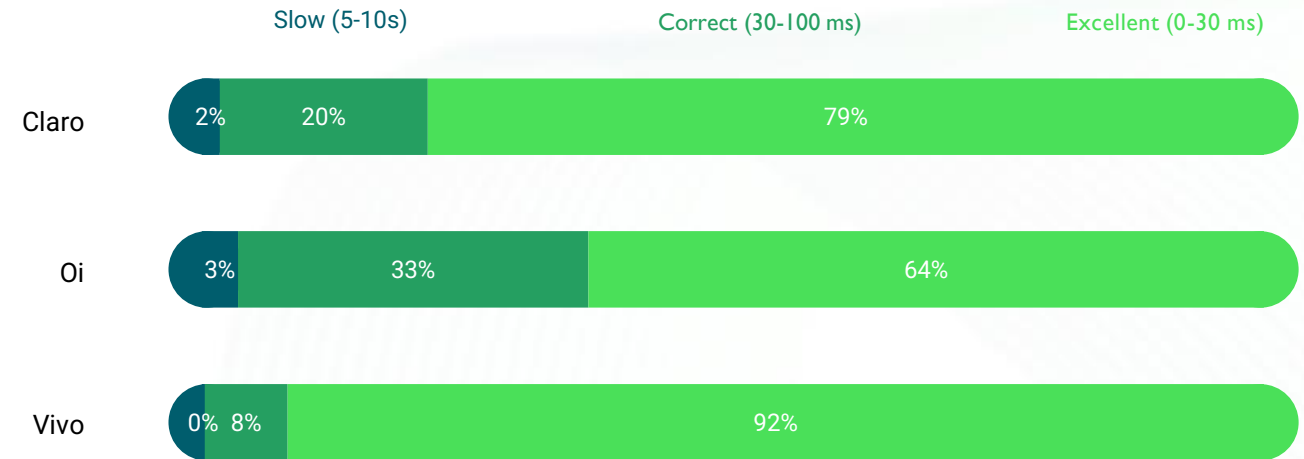

Latency Speed results ventilation (average)