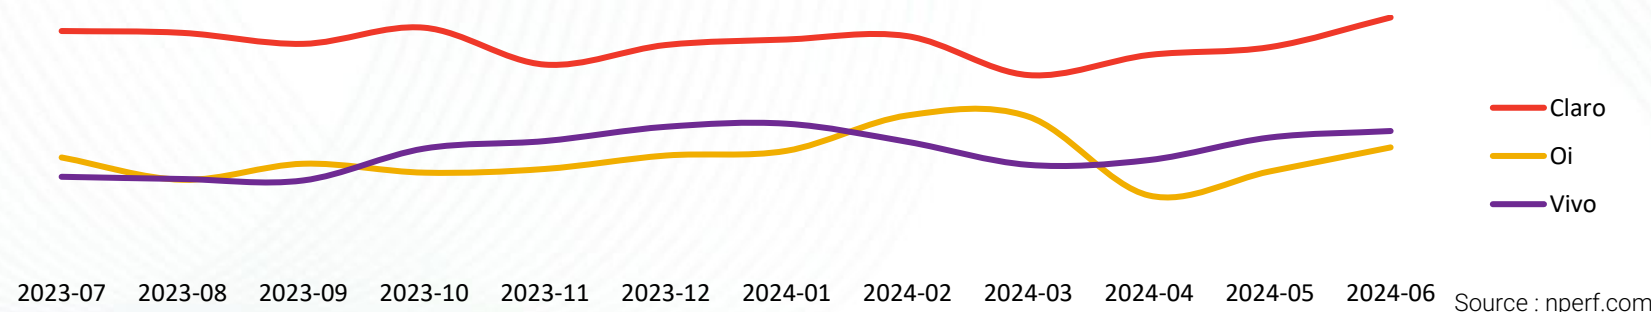

Download Speed evolution over the year (average)