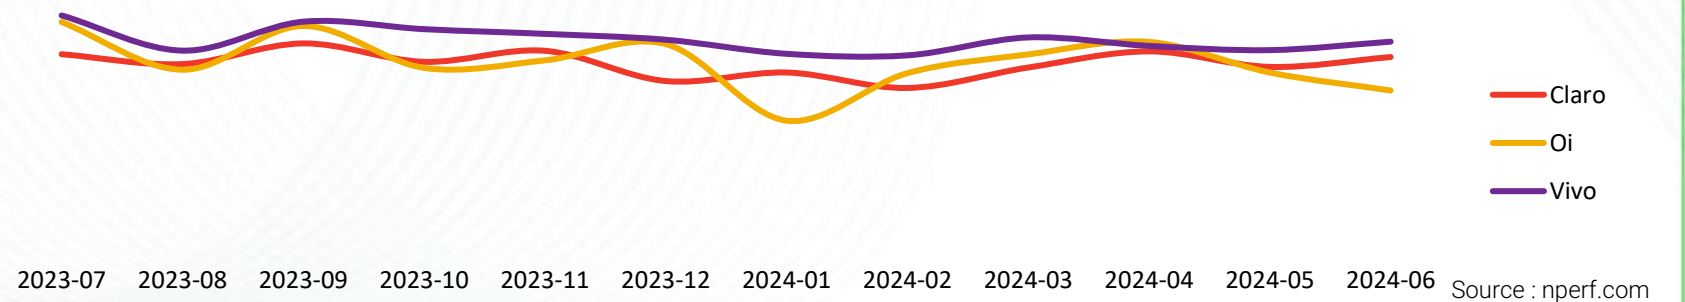

Streaming performance rate (average) evolution over the year