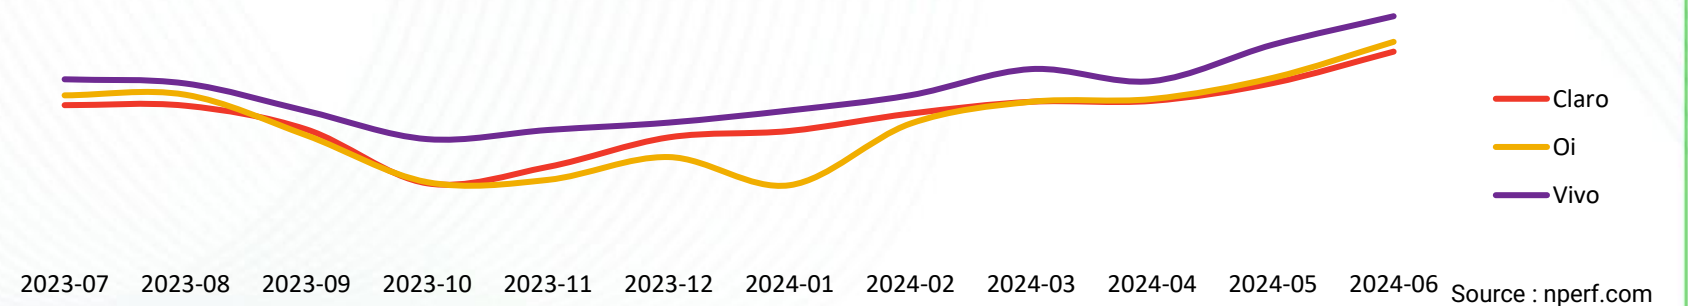

Browsing performance rate (average) evolution over the year