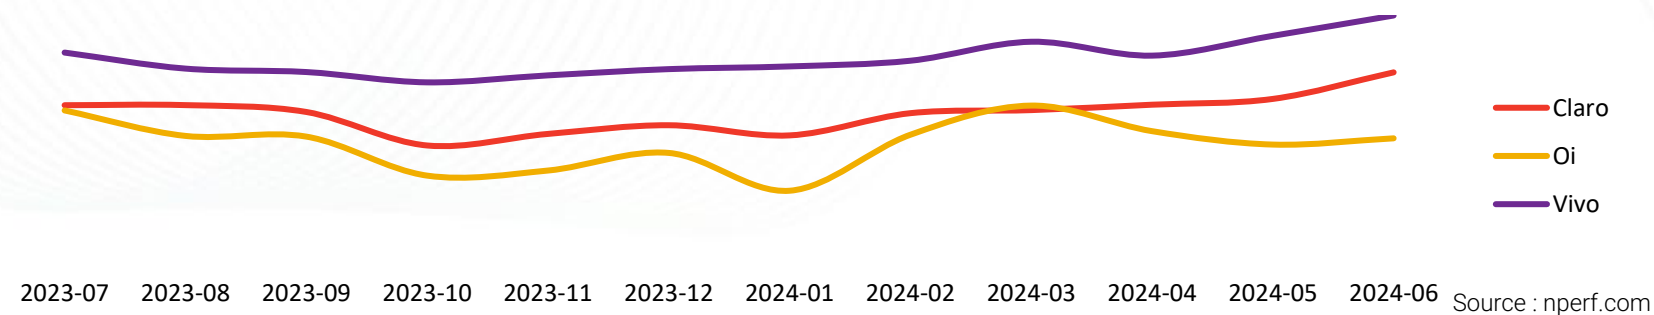

nPerf score evolution over the year (average)