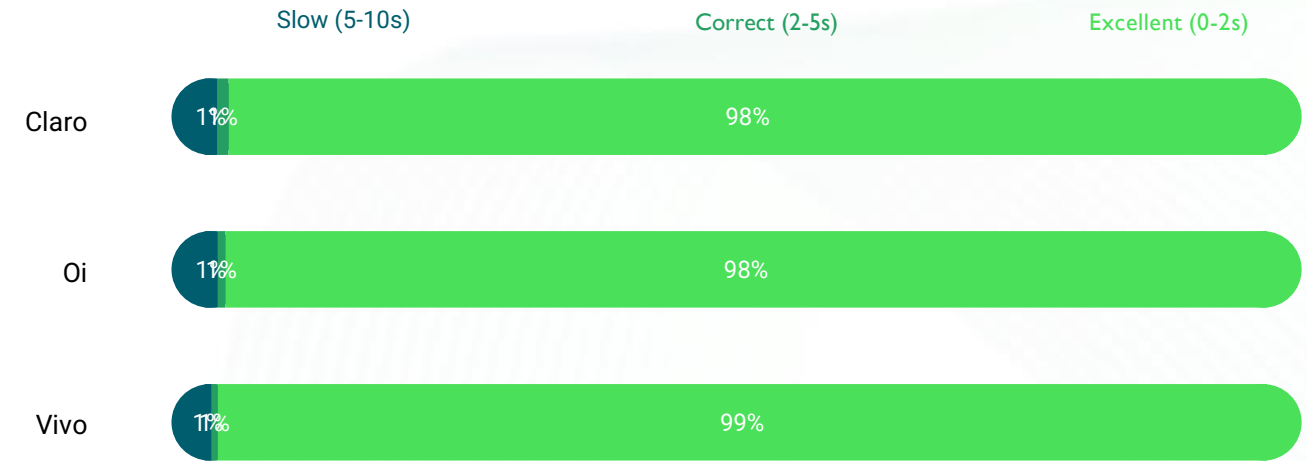

Streaming Performance results ventilation (average)