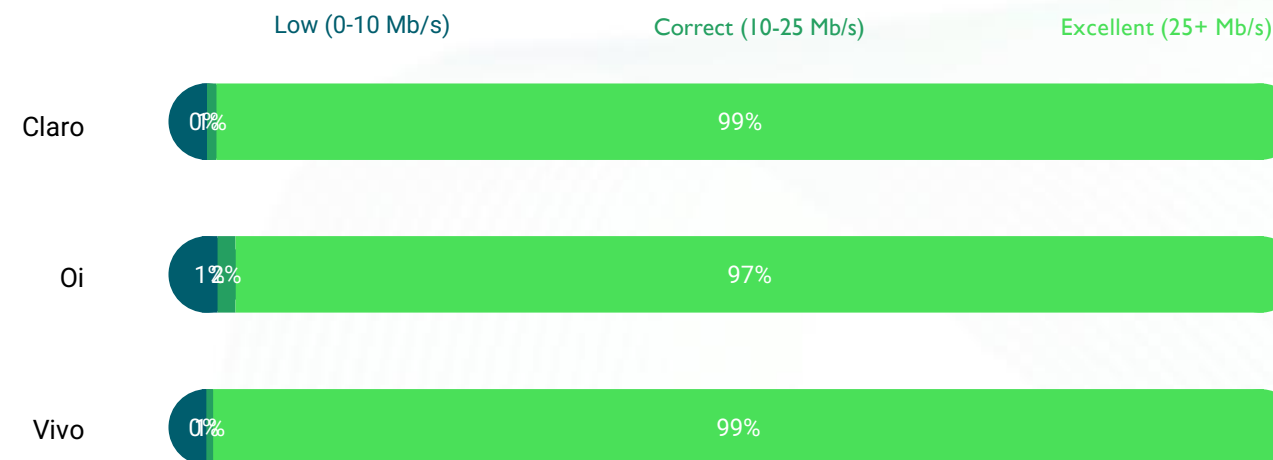

Download Speed results ventilation (average)