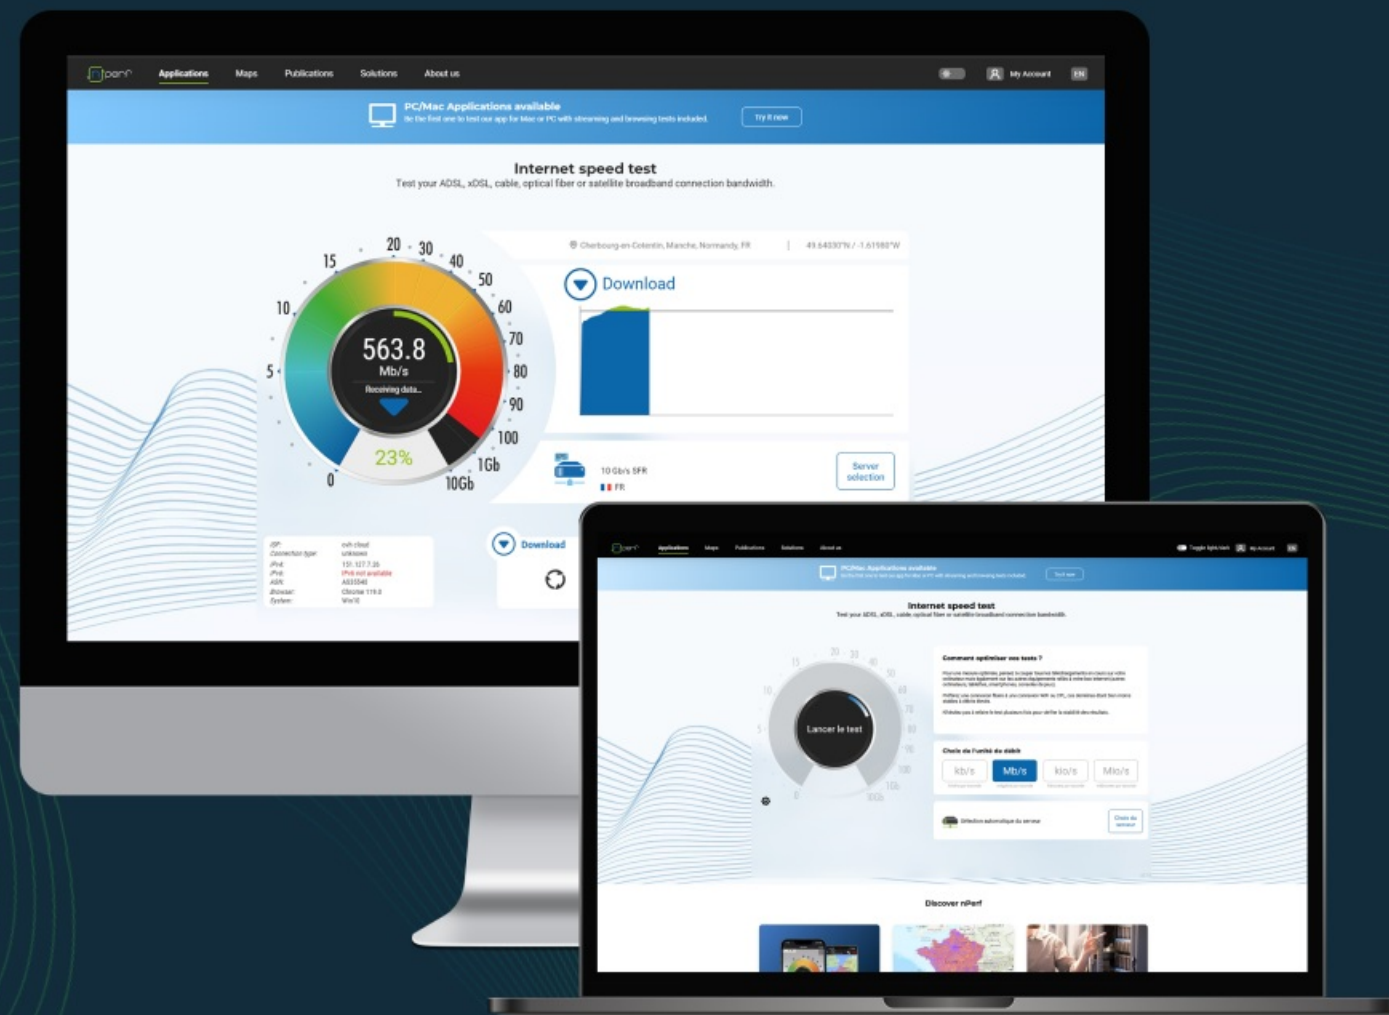

# Barometer of fixed Internet Connections in Bosnia and Herzegovina.

01/01/2023 - 31/12/2023

**1**

**Introducing  
nPerf**

**2**

**Executive  
summary**

**3**

**Analysis**