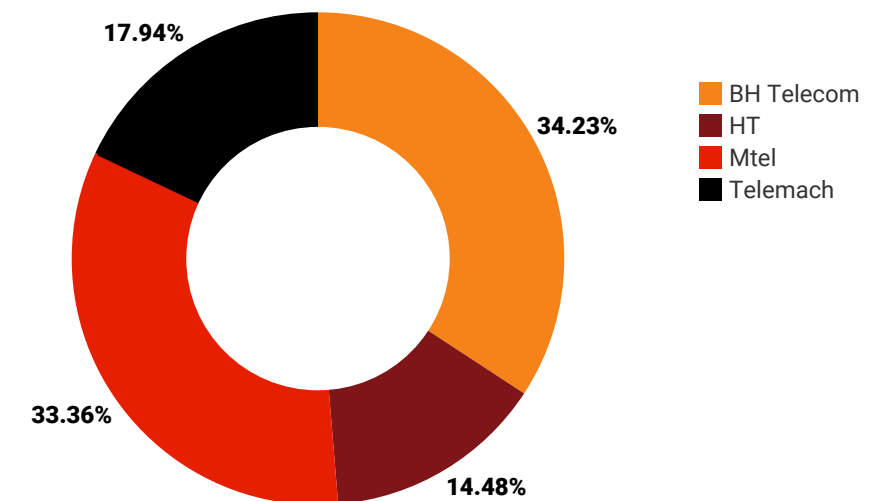

▲ Upload bitrate :

Indicates the amount of data your connection can send in one second from the nPerf server. The highest the measured value, the best is the bitrate of your connection.

◀▶ Latency (ping) :

It indicated the delay a small packet of data requires to make a round-trip from your computer to the nPerf server. The shorter the delay, the most reactive your connection is. The main is the minimum value.

Statistical precision is crucial in accurately determining winners. At nPerf, we prioritize test quality, precise reporting, and transparency. Analyzing a large volume of tests in this study, we've achieved 3 % precision for absolute values and 1 point for percentage-based results, highlighting the reliability and accuracy of our data.

For a more comprehensive understanding of the user experience, our report features test results during both Busy hours (6 PM to 11 PM) and Idle hours (the rest of the day). Busy hours, marked by network strain, can impact user experience through congestion. This approach helps in understanding how network performance fluctuates throughout the day.

We only include national Internet service providers with test share above 5% share. The chart below shows the overall test distribution for each service provider.

Overall distribution of the tests per provider (ISPs Share)

Source : nperf.com