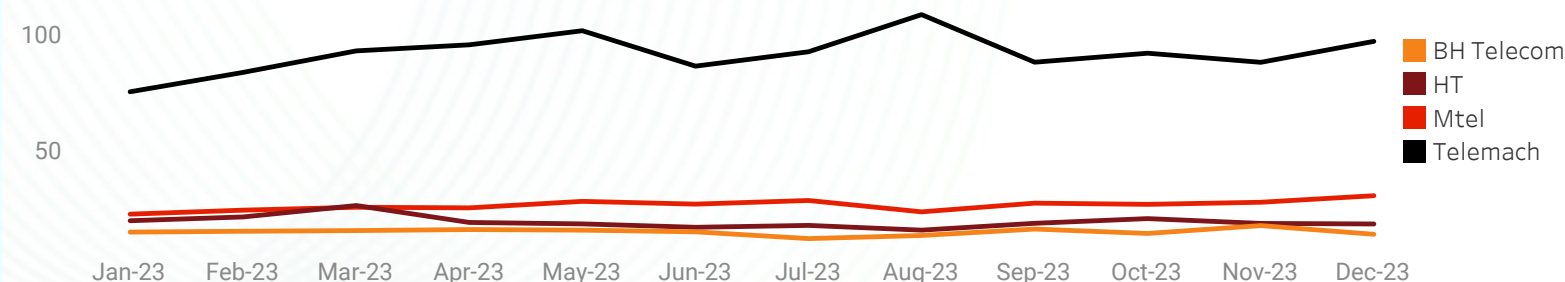

Download Speed evolution over the year (average)