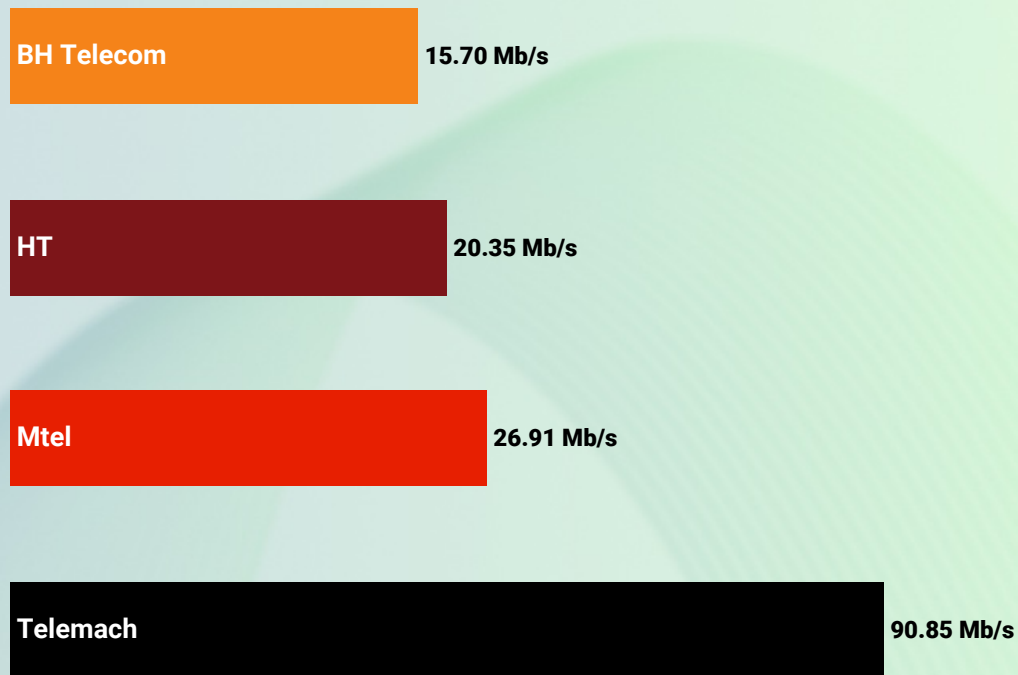

Download Speed (average)