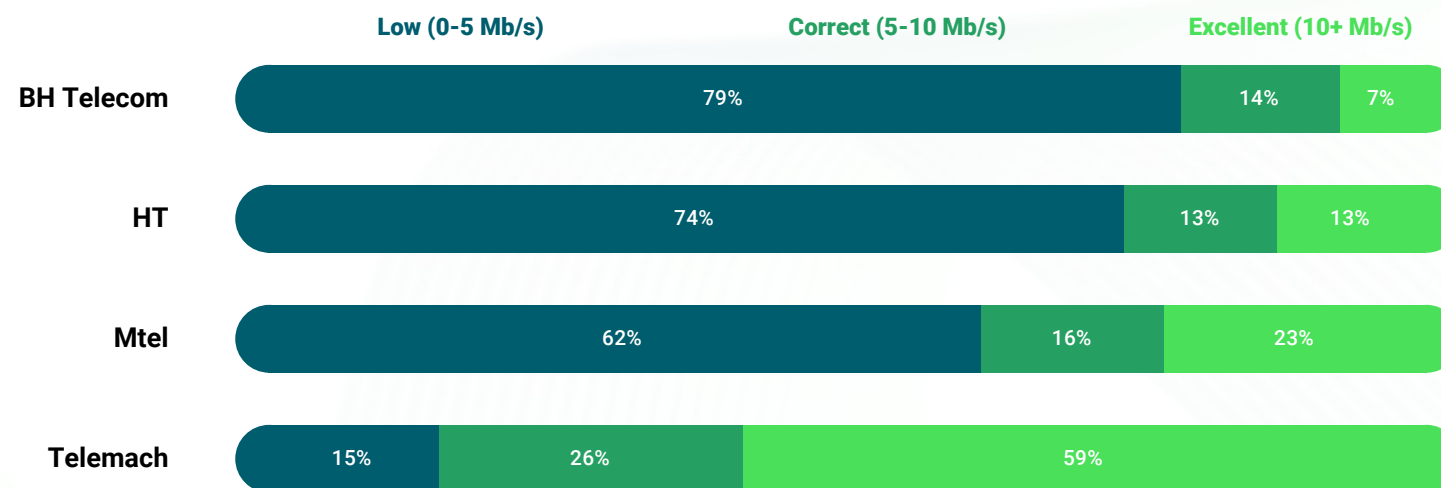

Upload Speed results ventilation (average)