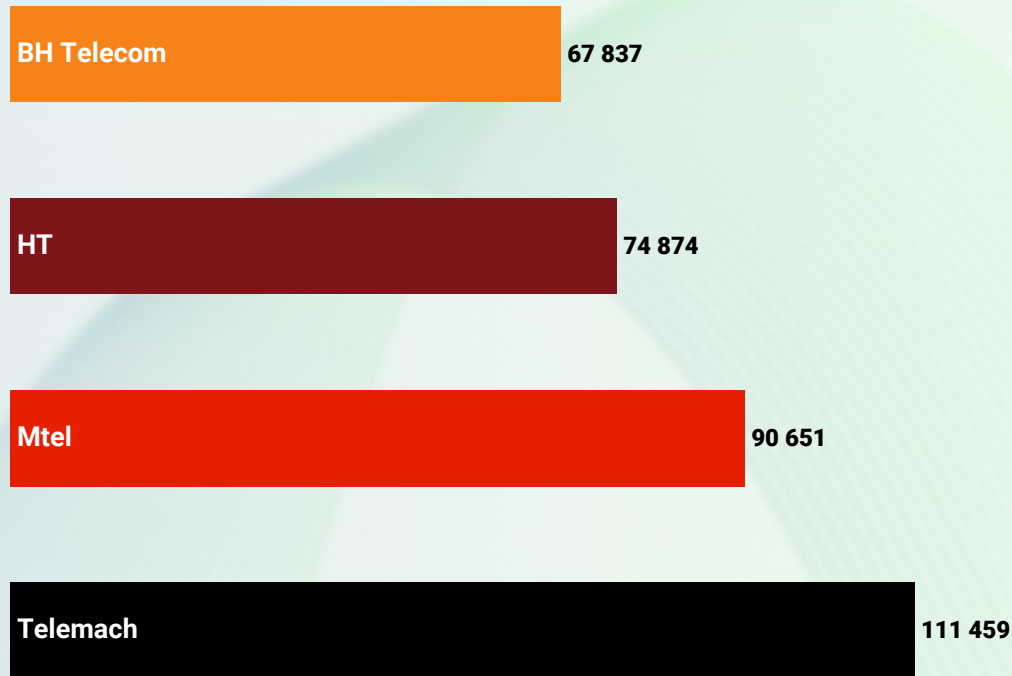

## nPerf Score (nPoints)

Source : nperf.com

The subscribers of Telemach enjoyed the best broadband performances in Bosnia and Herzegovina during 2023.

The nperf score takes into account the measured bitrates and the latency. The value of the points for the rates and the latency is calculated on a logarithmic scale, to better represent the perception of the user.