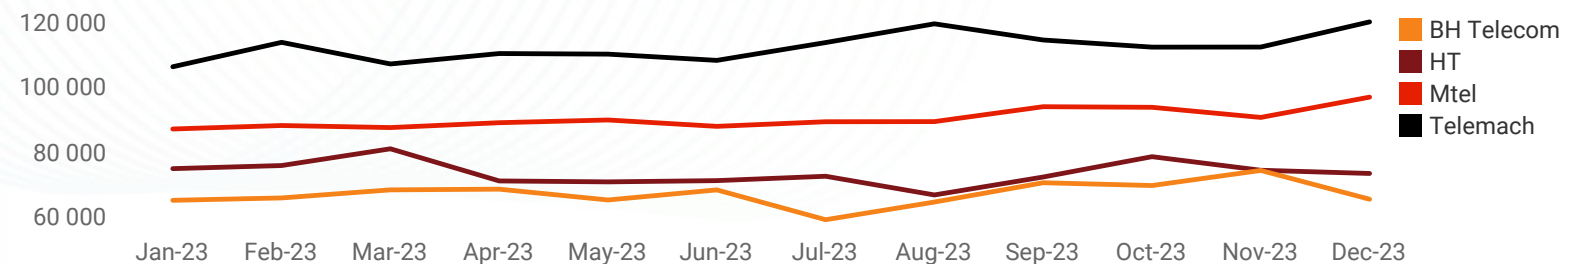

nPerf score evolution over the year (average)