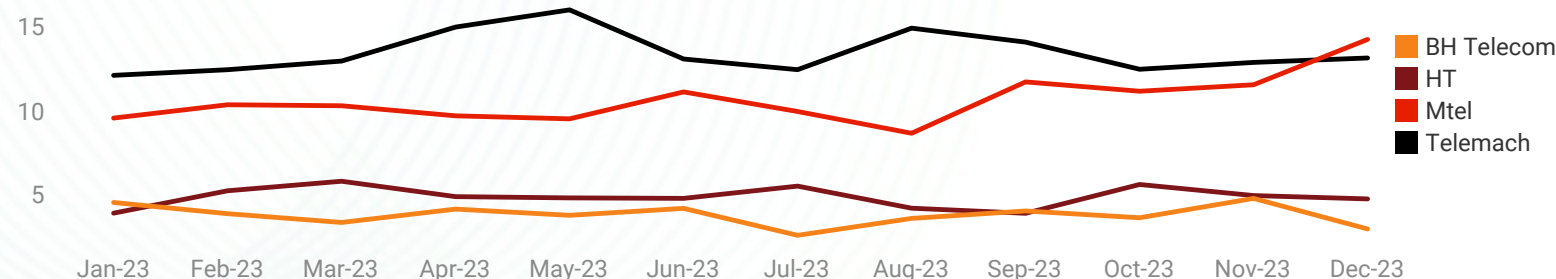

Upload Speed evolution over the year (average)